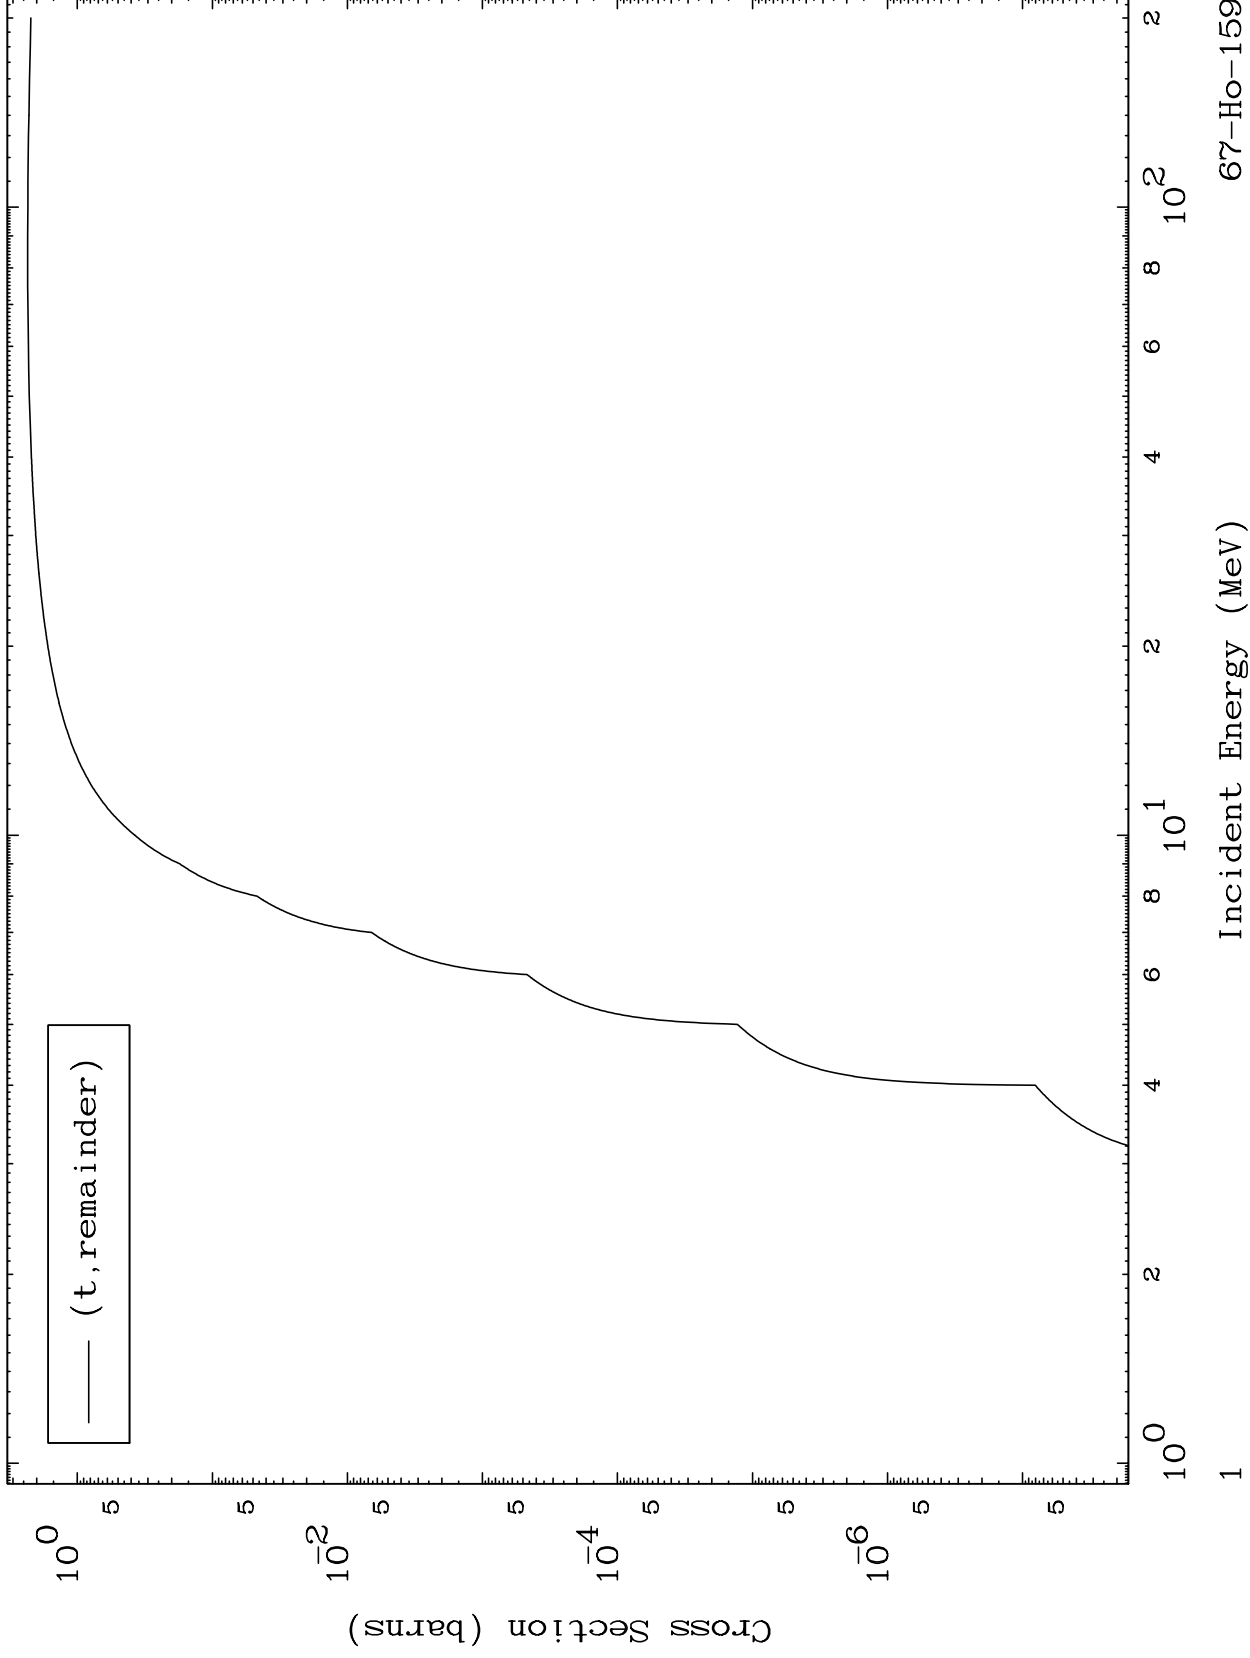

Press Mouse Button to Start

MAT 6708

Triton Major
0 Kelvin Cross Sections

67-Ho-159

67-Ho-159

Incident Energy (MeV)