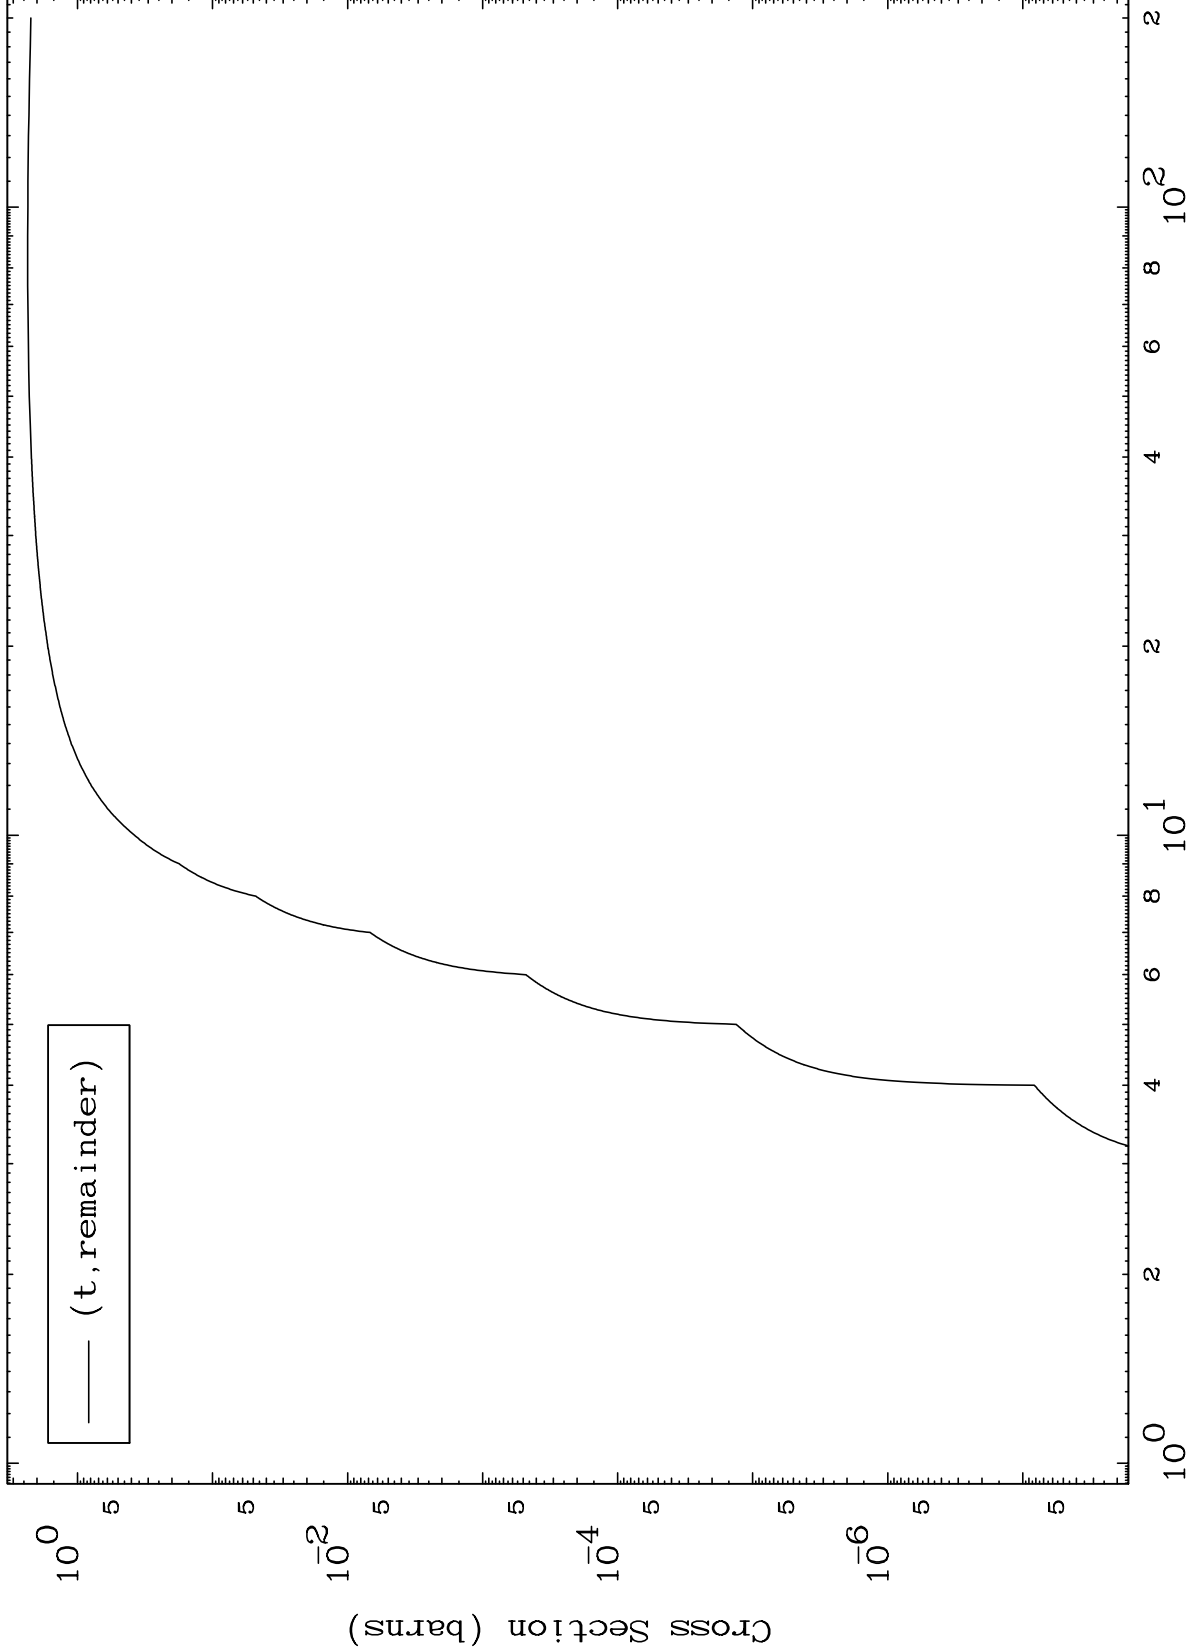

Press Mouse Button to Start

MAT 6710

Triton Major

67-Ho-160

0 Kelvin Cross Sections

Incident Energy (MeV)

67-Ho-160