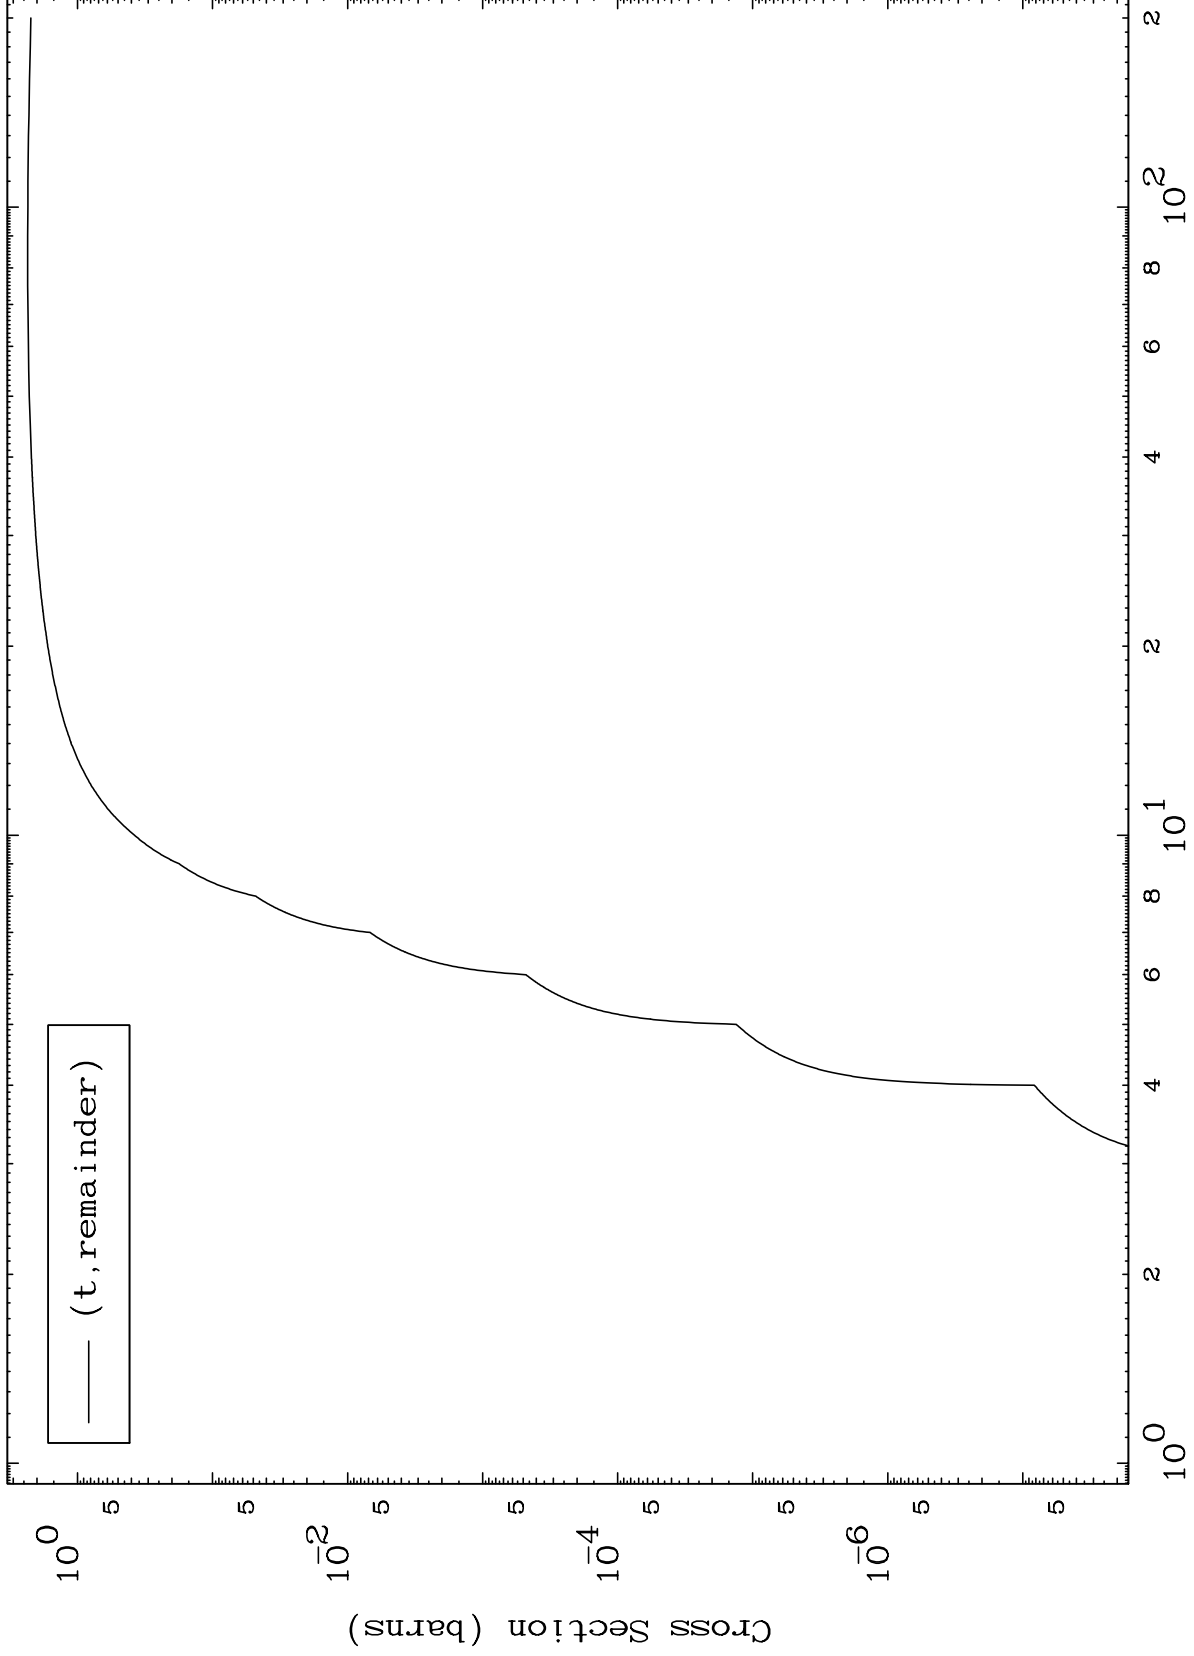

Press Mouse Button to Start

MAT 6711

Triton Major

67-Ho-160

0 Kelvin Cross Sections

Incident Energy (MeV)

67-Ho-160