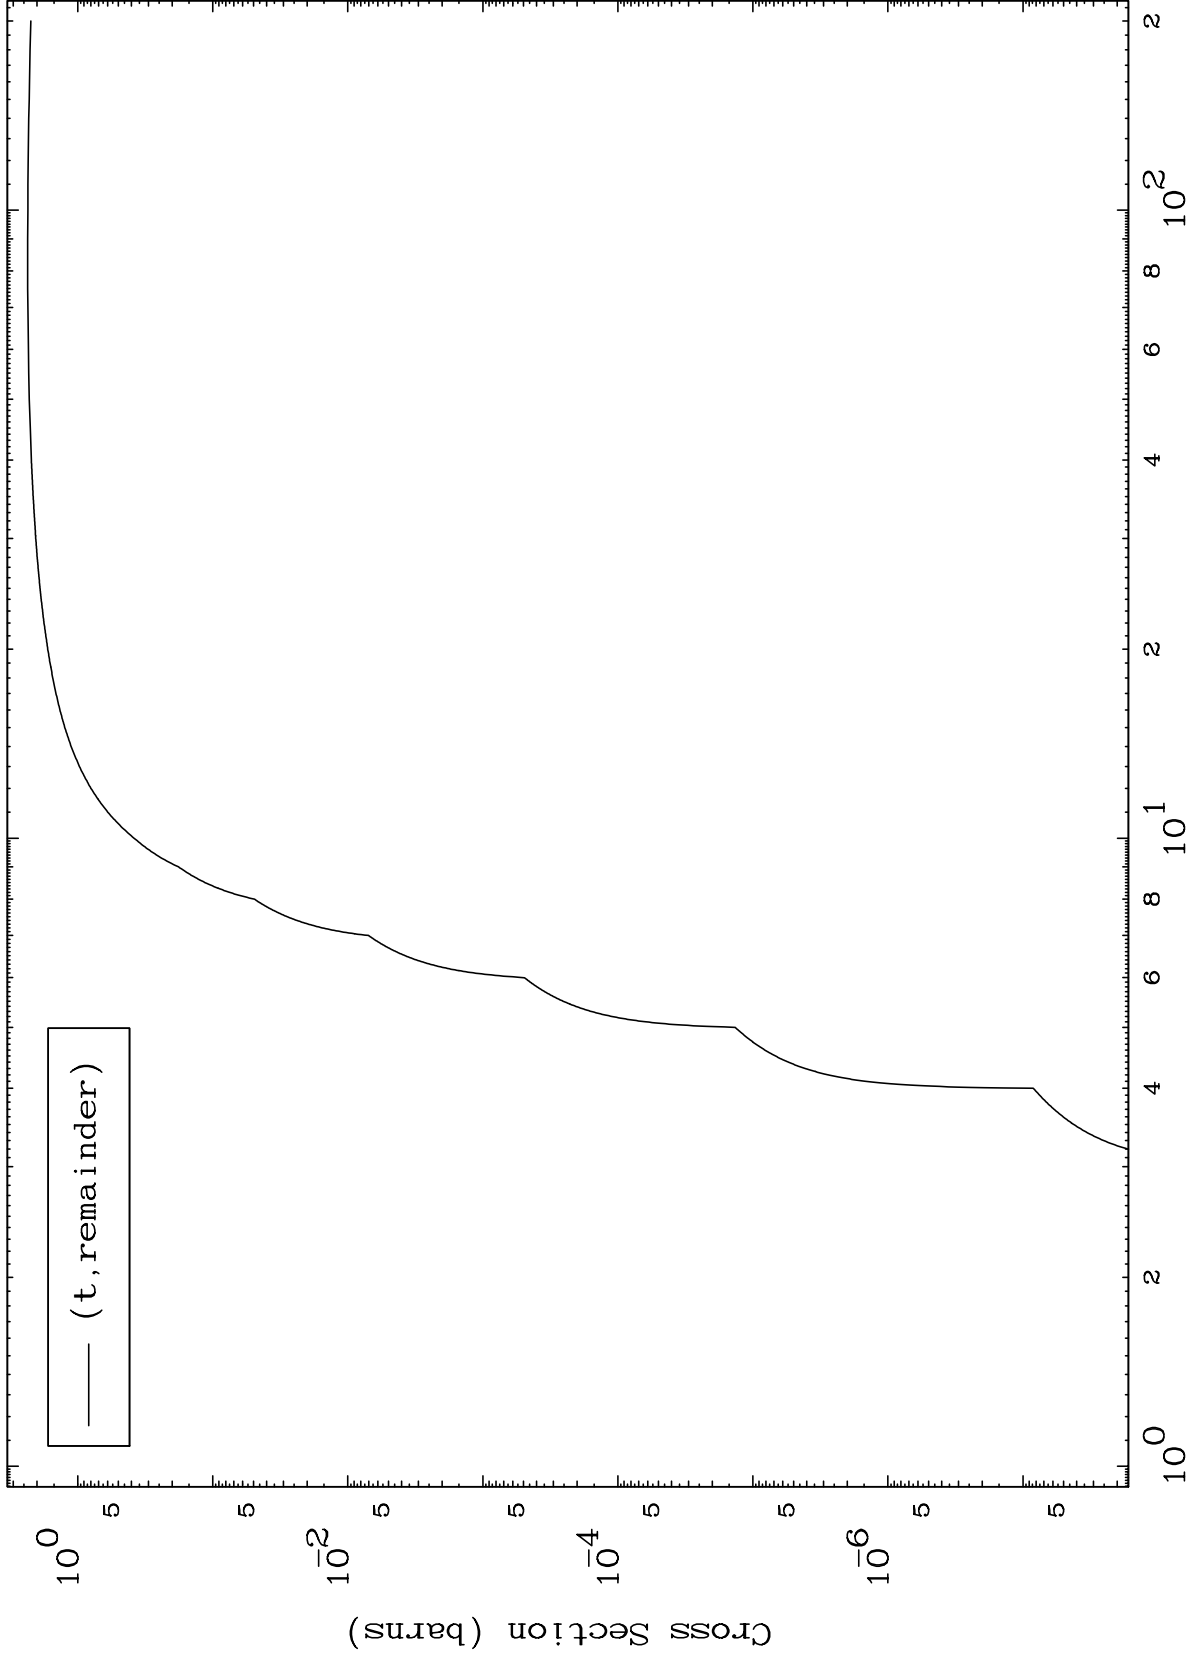

Press Mouse Button to Start

MAT 6714

Triton Major

67-Ho-161

0 Kelvin Cross Sections

Incident Energy (MeV)

67-Ho-161