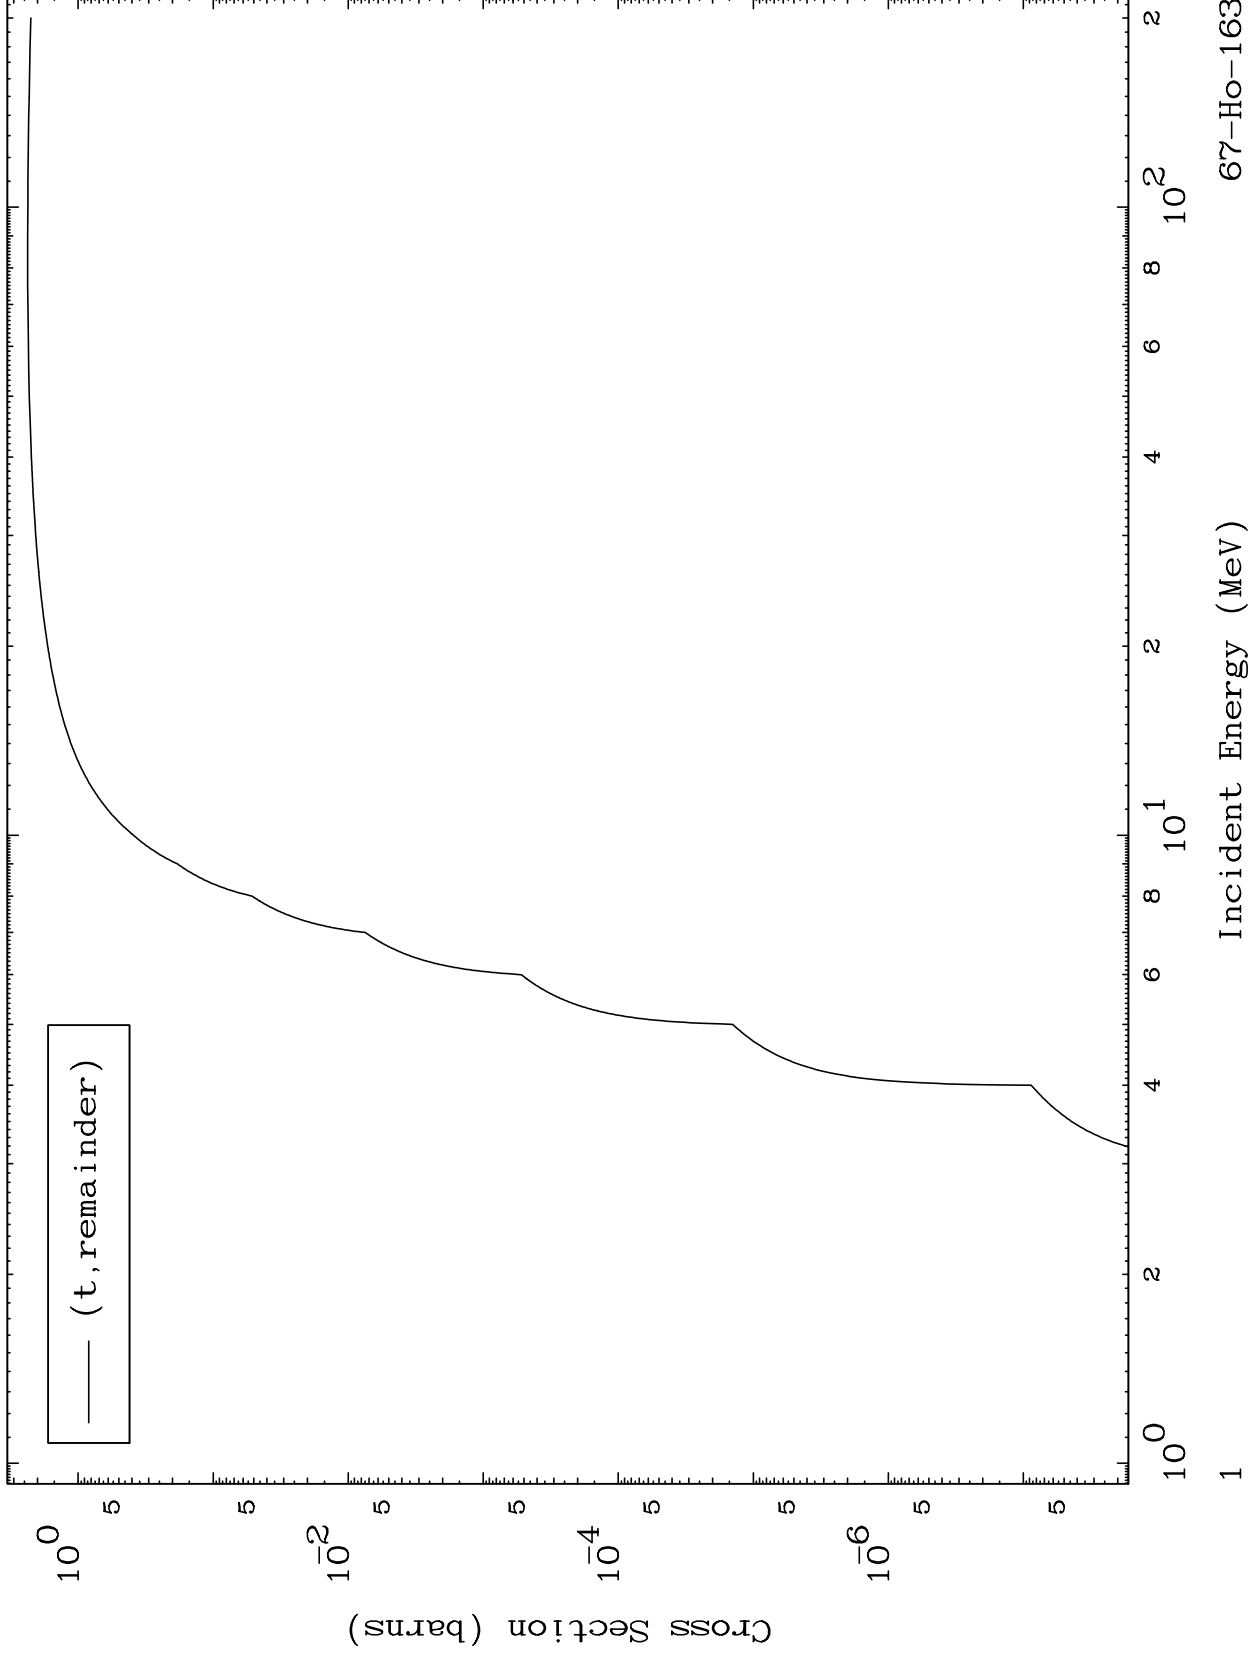

Press Mouse Button to Start

MAT 6720

Triton Major
0 Kelvin Cross Sections

67-Ho-163

Incident Energy (MeV)

67-Ho-163