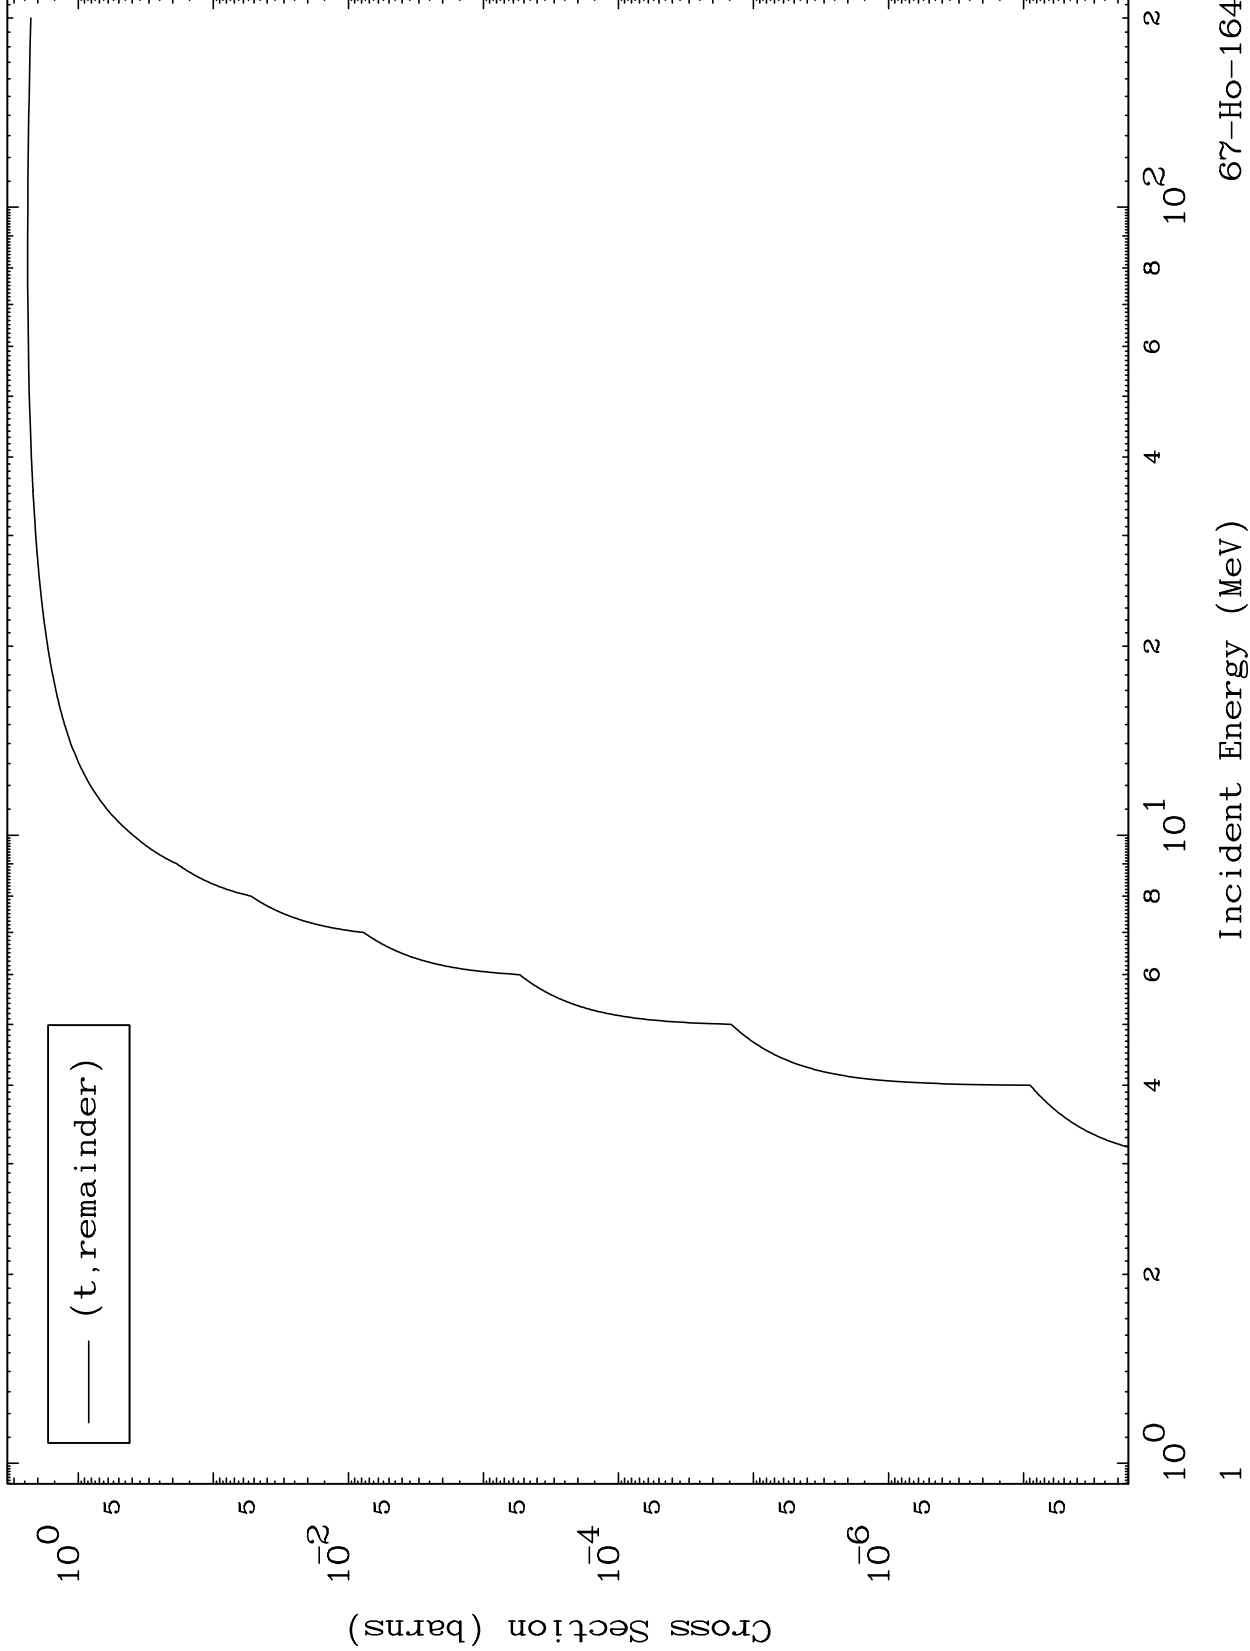

Press Mouse Button to Start

MAT 6723

Triton Major  
0 Kelvin Cross Sections

67-Ho-164

Incident Energy (MeV)

67-Ho-164