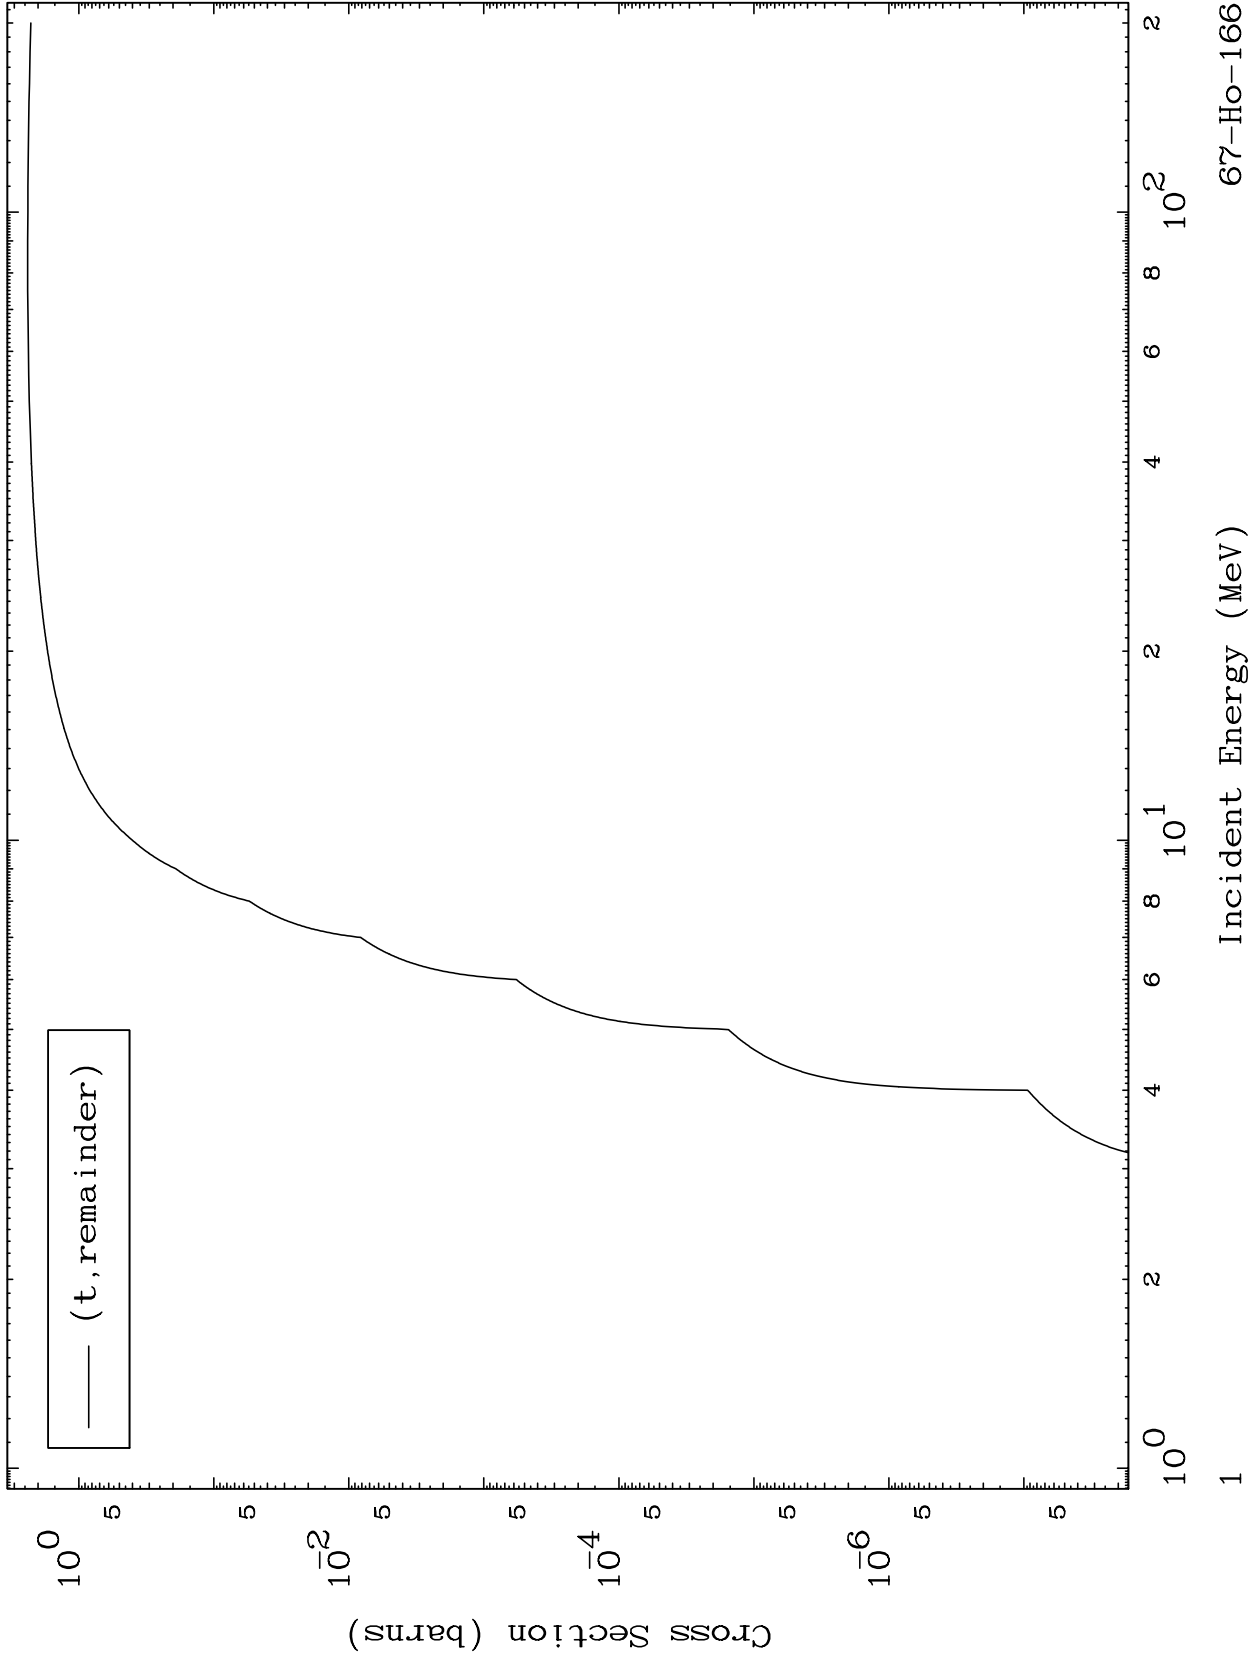

Press Mouse Button to Start

MAT 6729

Triton Major  
0 Kelvin Cross Sections

67-Ho-166

67-Ho-166