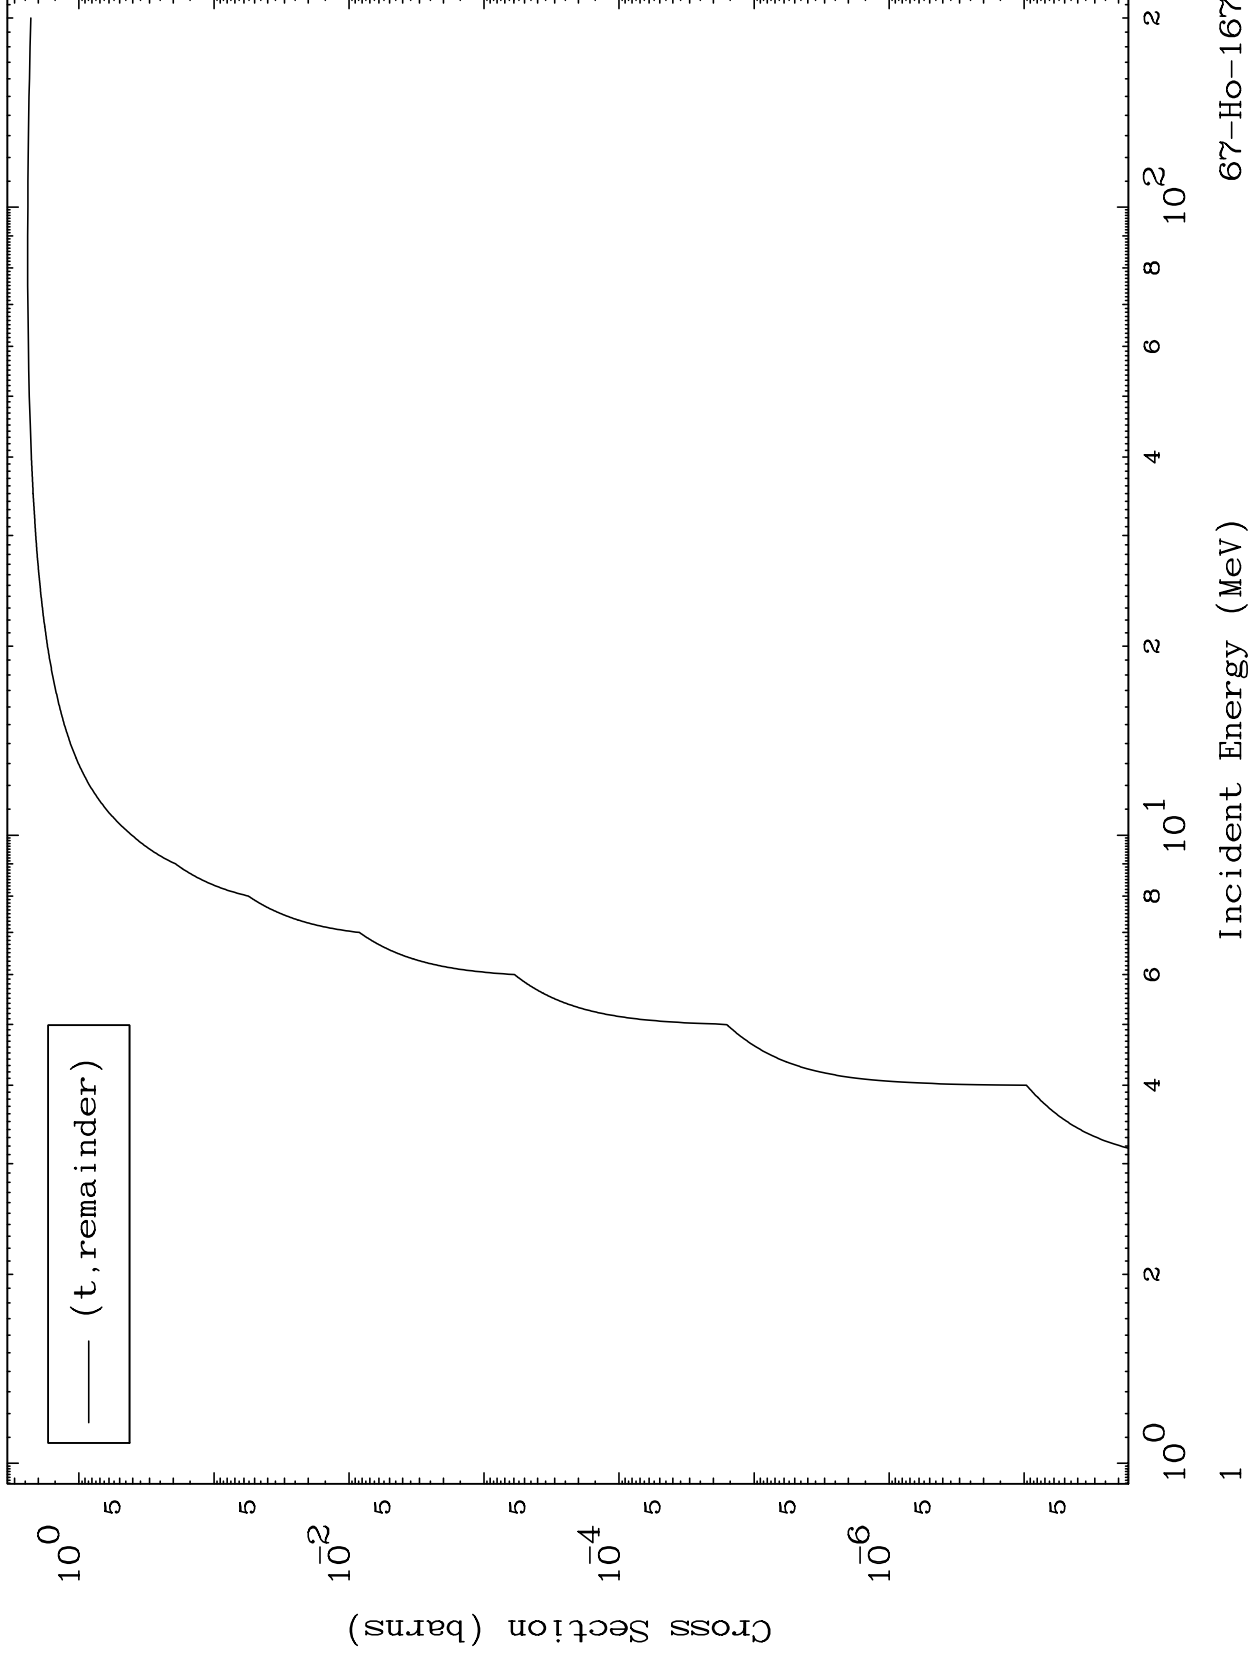

Press Mouse Button to Start

MAT 6731

Triton Major
0 Kelvin Cross Sections

67-Ho-167

Incident Energy (MeV)

67-Ho-167