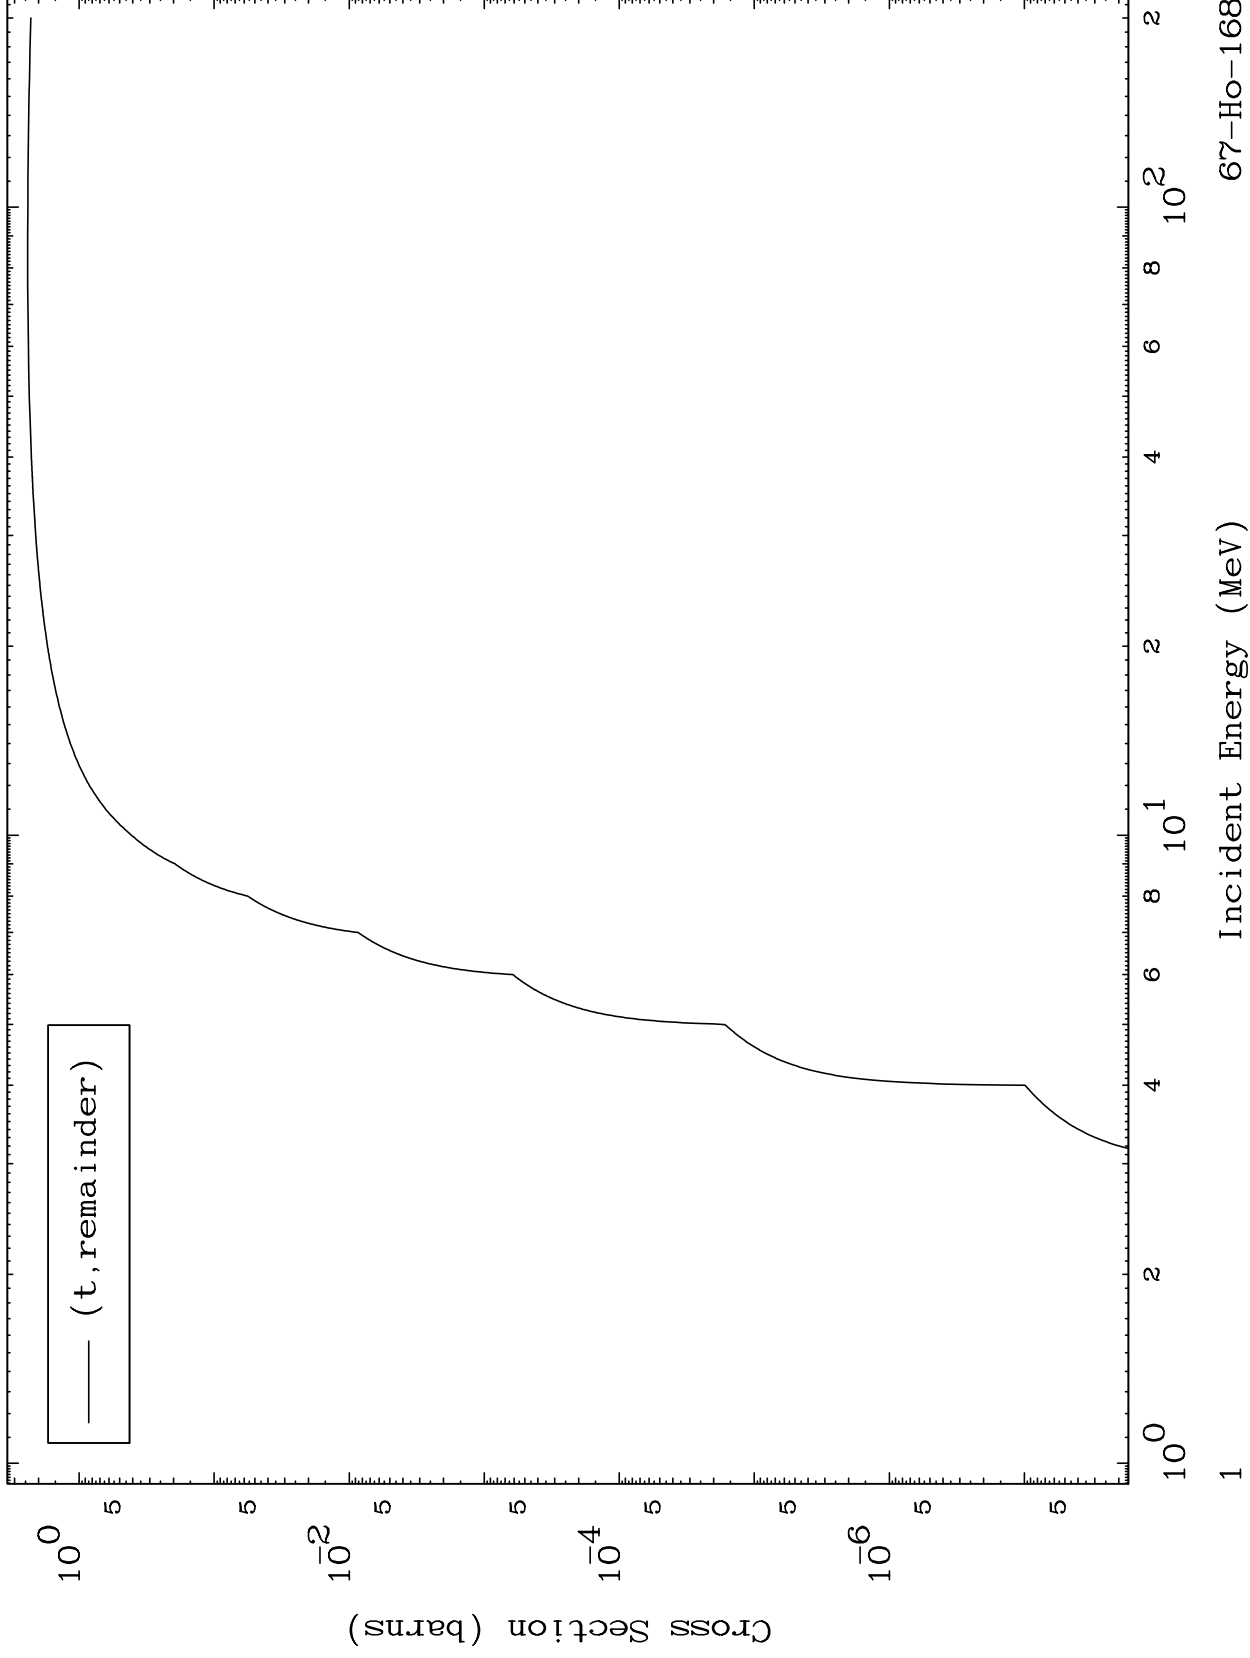

Press Mouse Button to Start

MAT 6735

Triton Major
0 Kelvin Cross Sections

67-Ho-168

67-Ho-168

Incident Energy (MeV)