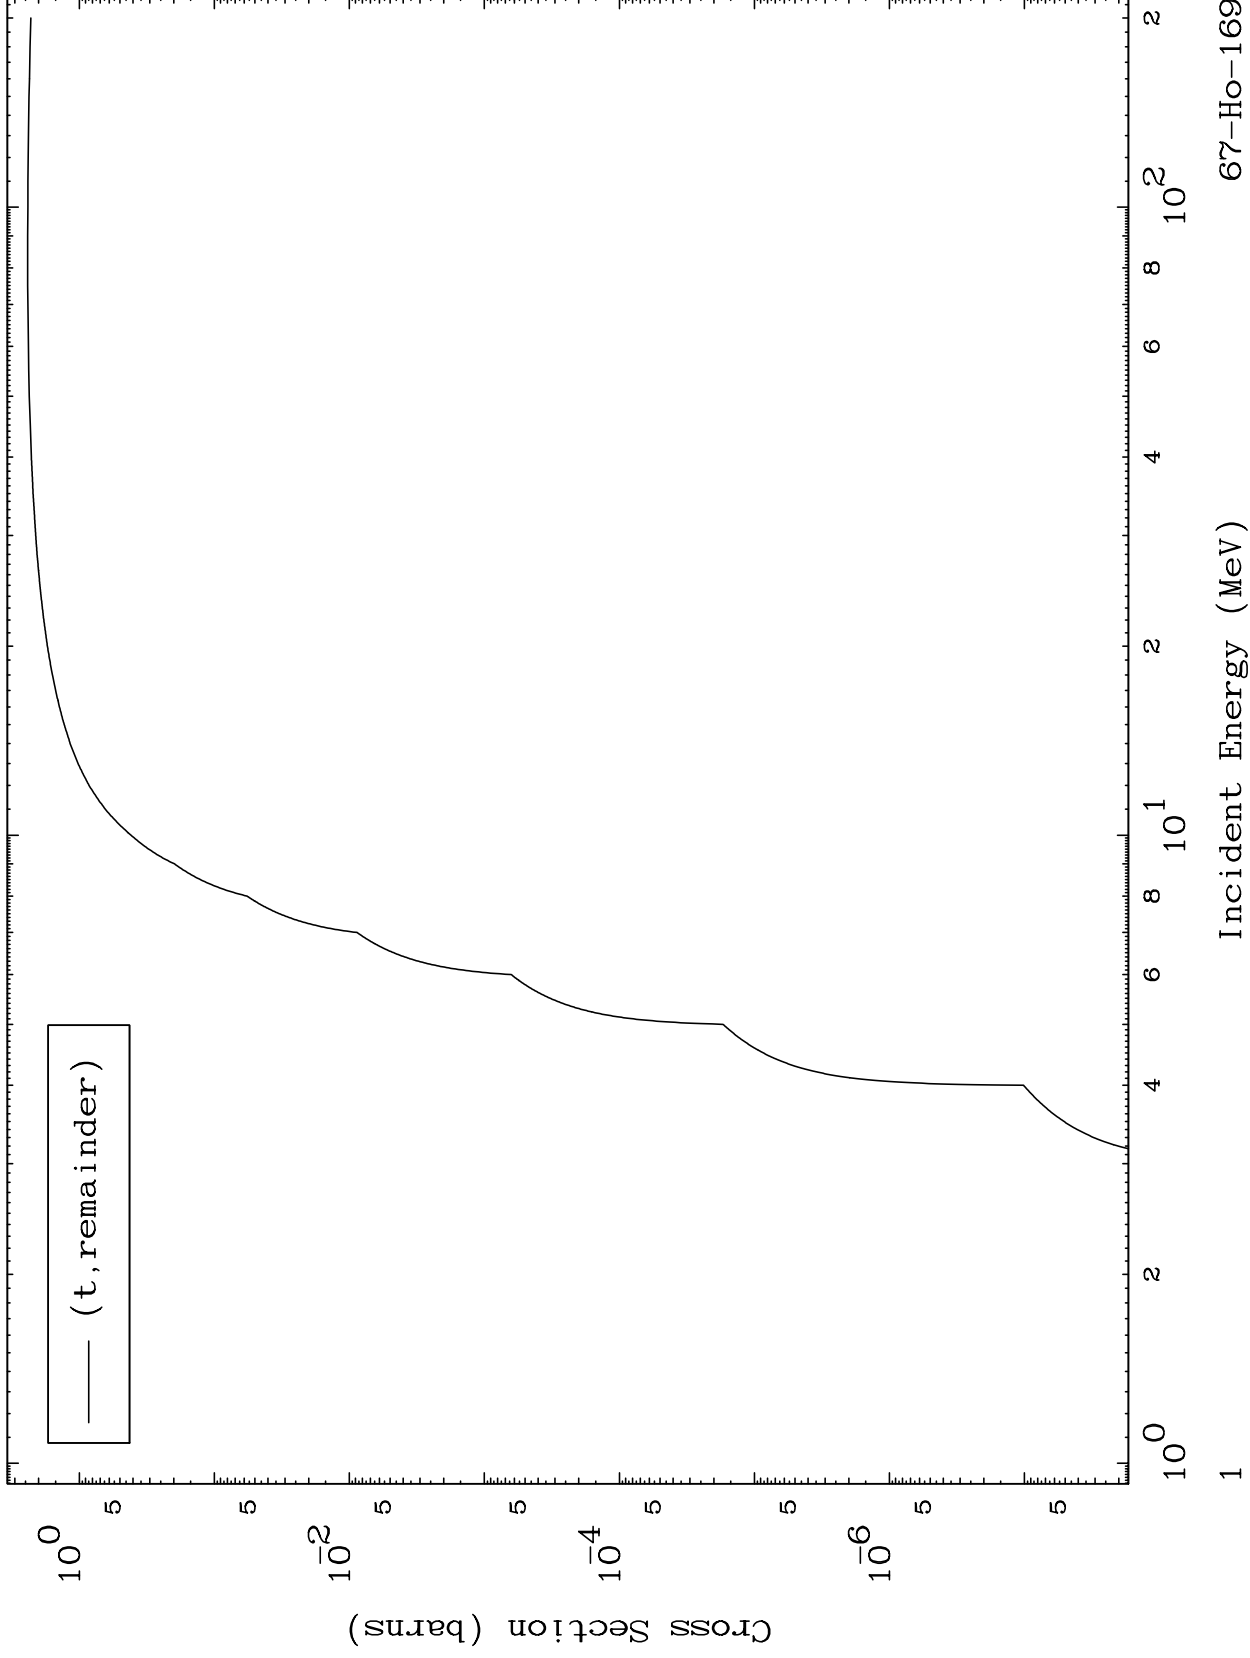

Press Mouse Button to Start

MAT 6737

Triton Major
0 Kelvin Cross Sections

67-Ho-169

67-Ho-169

Incident Energy (MeV)