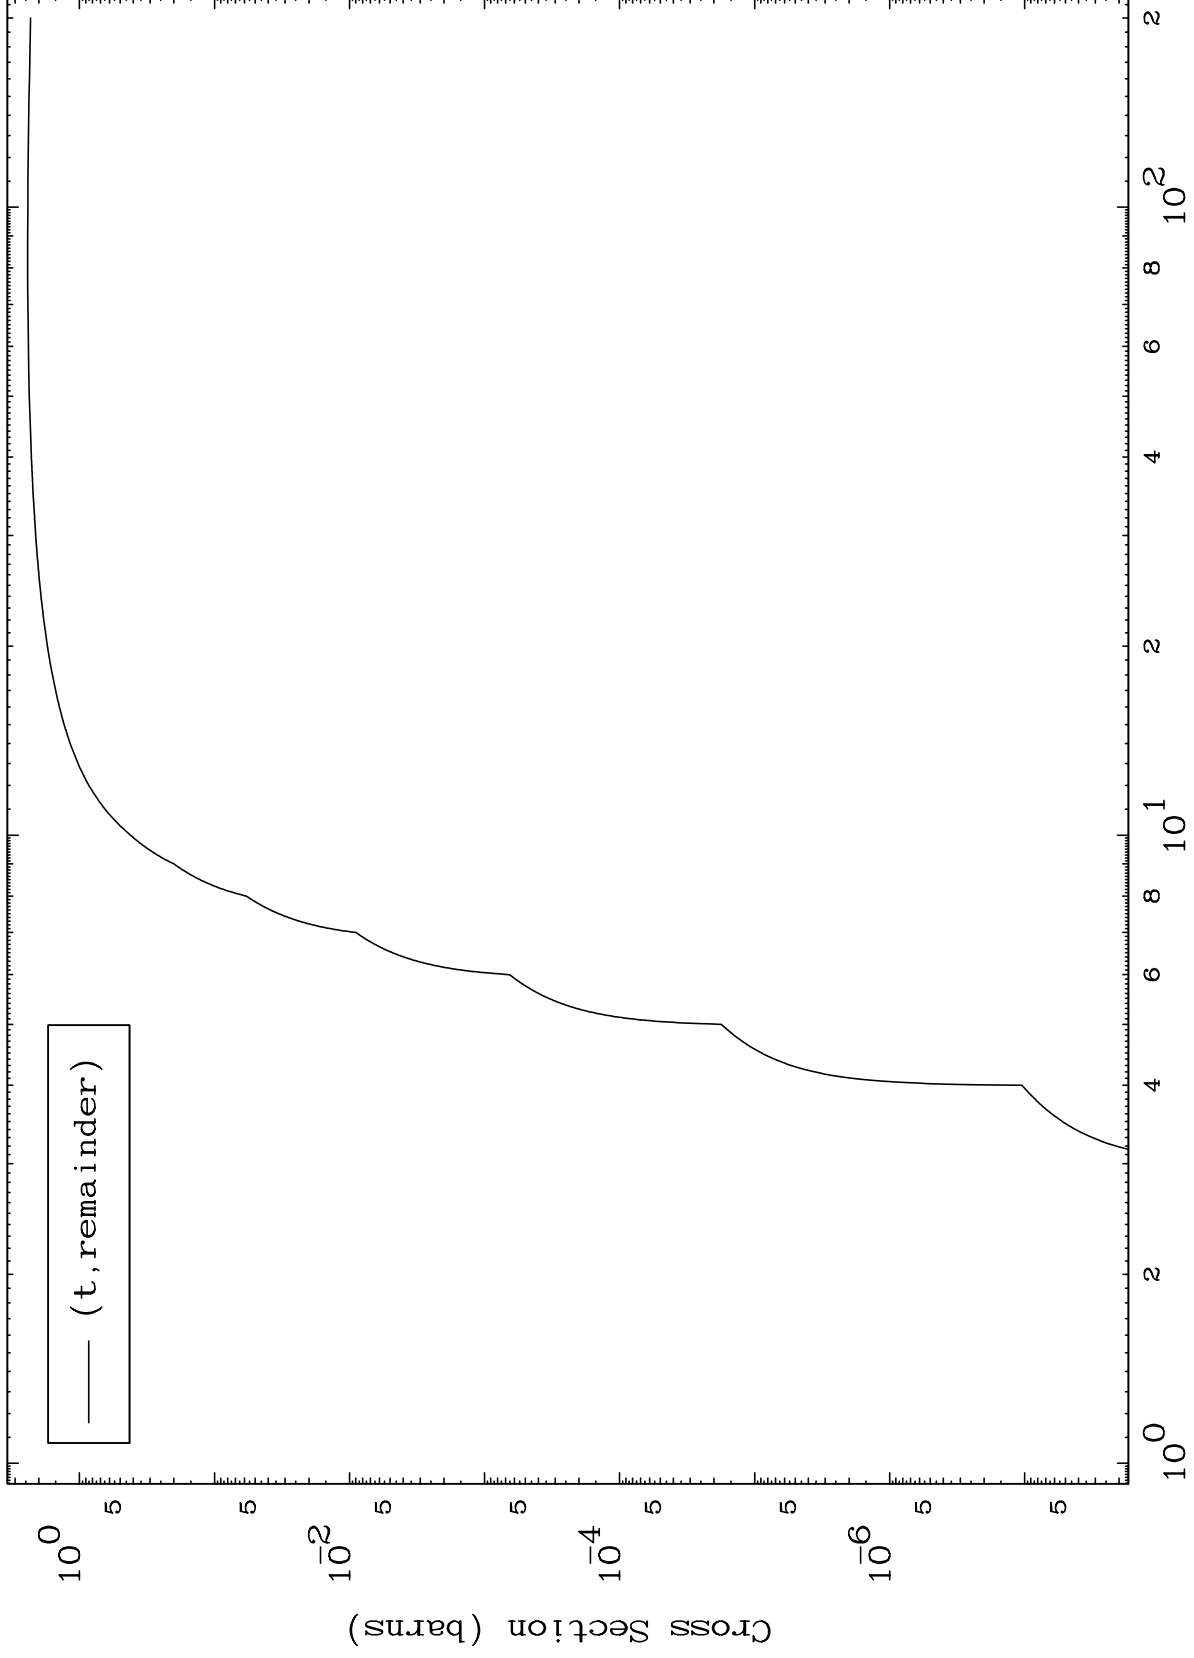

Press Mouse Button to Start

MAT 6740

Triton Major
0 Kelvin Cross Sections

67-Ho-170

Incident Energy (MeV)

67-Ho-170