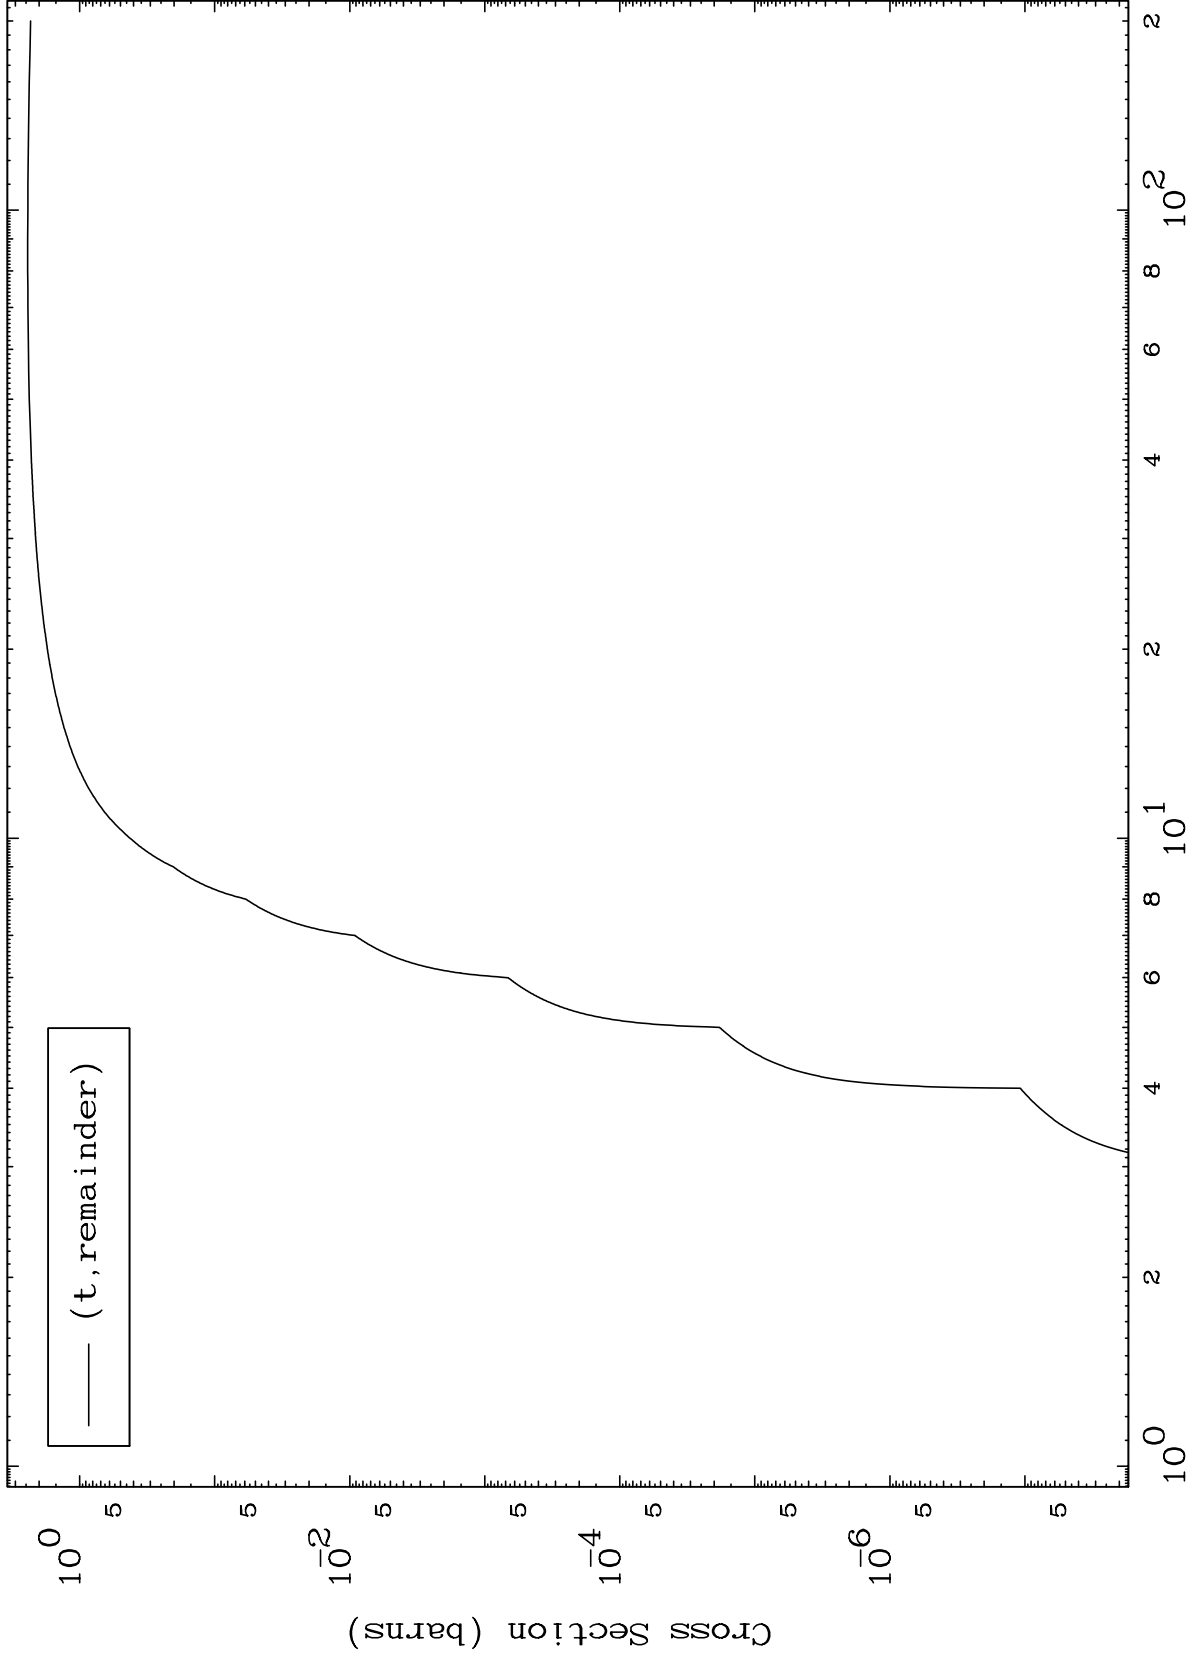

Press Mouse Button to Start

MAT 6743

Triton Major

67-Ho-171

0 Kelvin Cross Sections

Incident Energy (MeV)

67-Ho-171