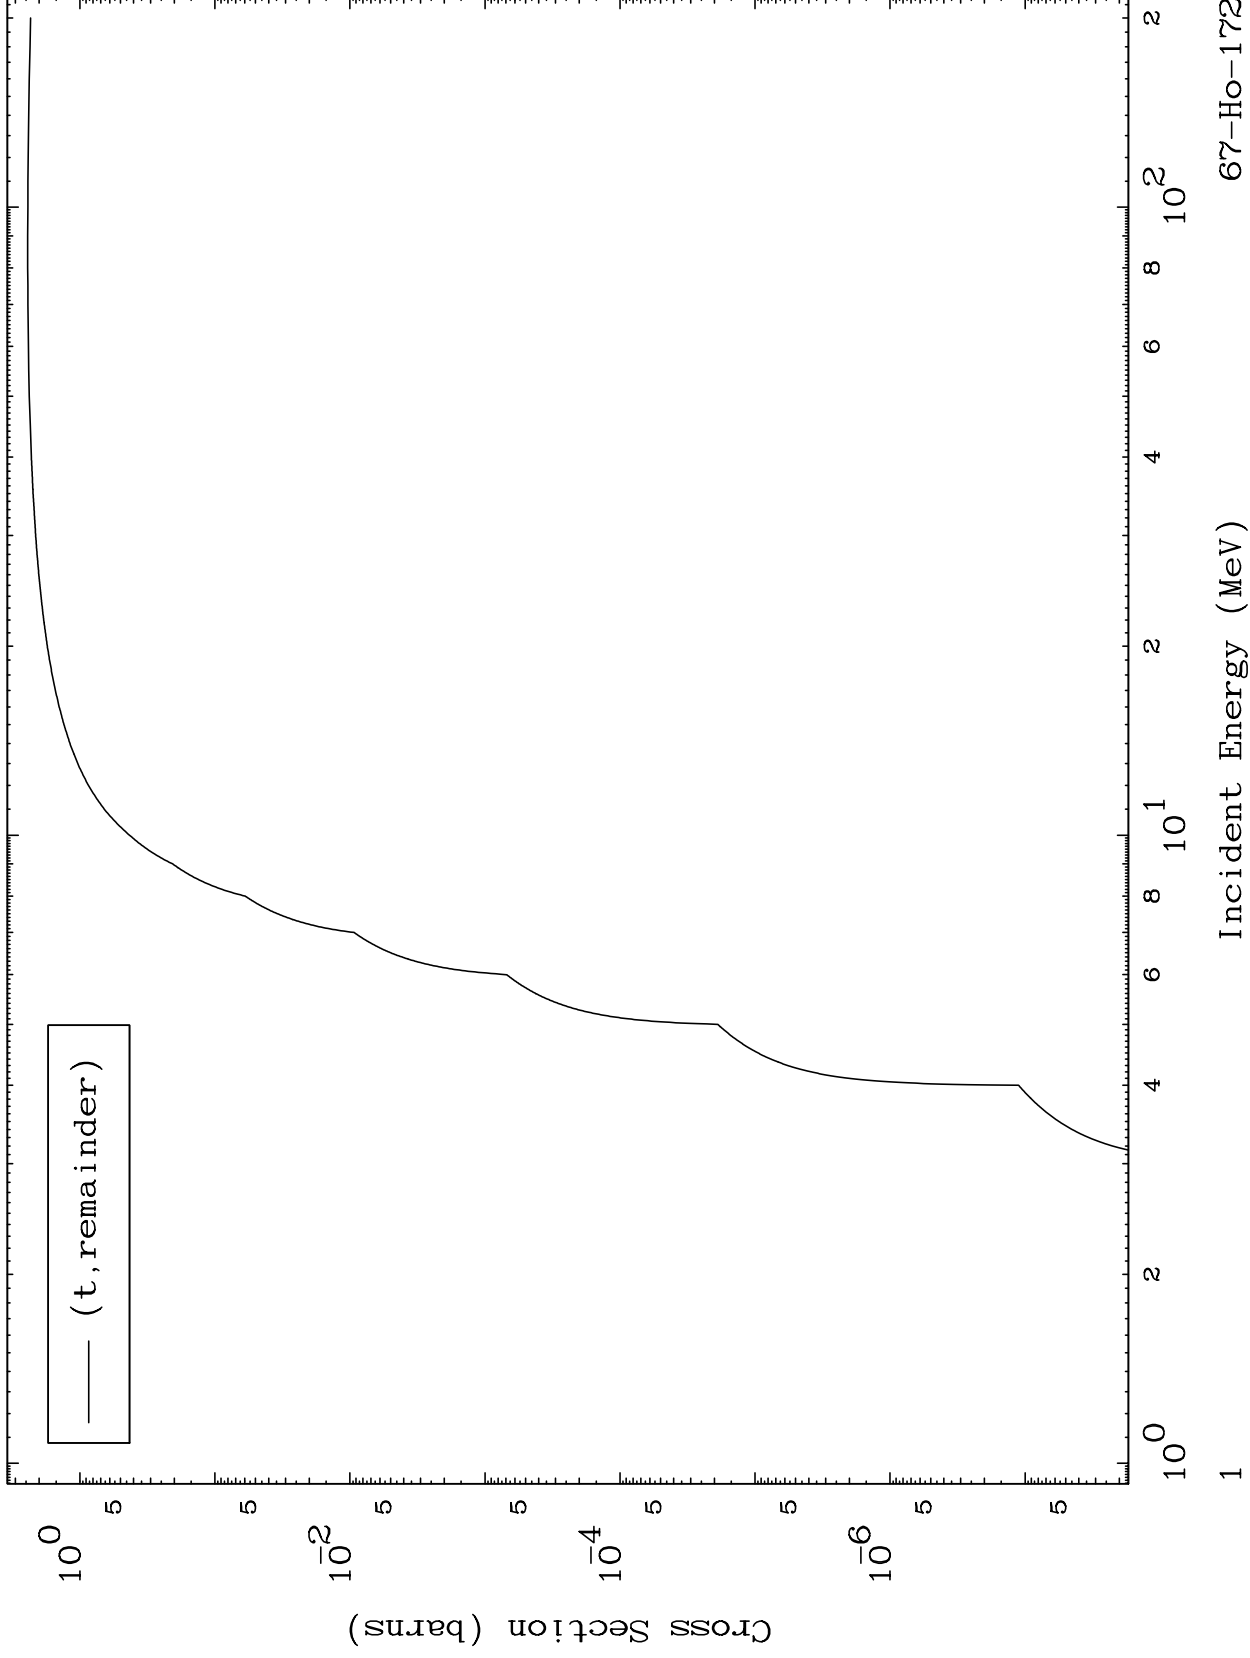

Press Mouse Button to Start

MAT 6746

Triton Major  
0 Kelvin Cross Sections

67-Ho-172

Incident Energy (MeV)

67-Ho-172