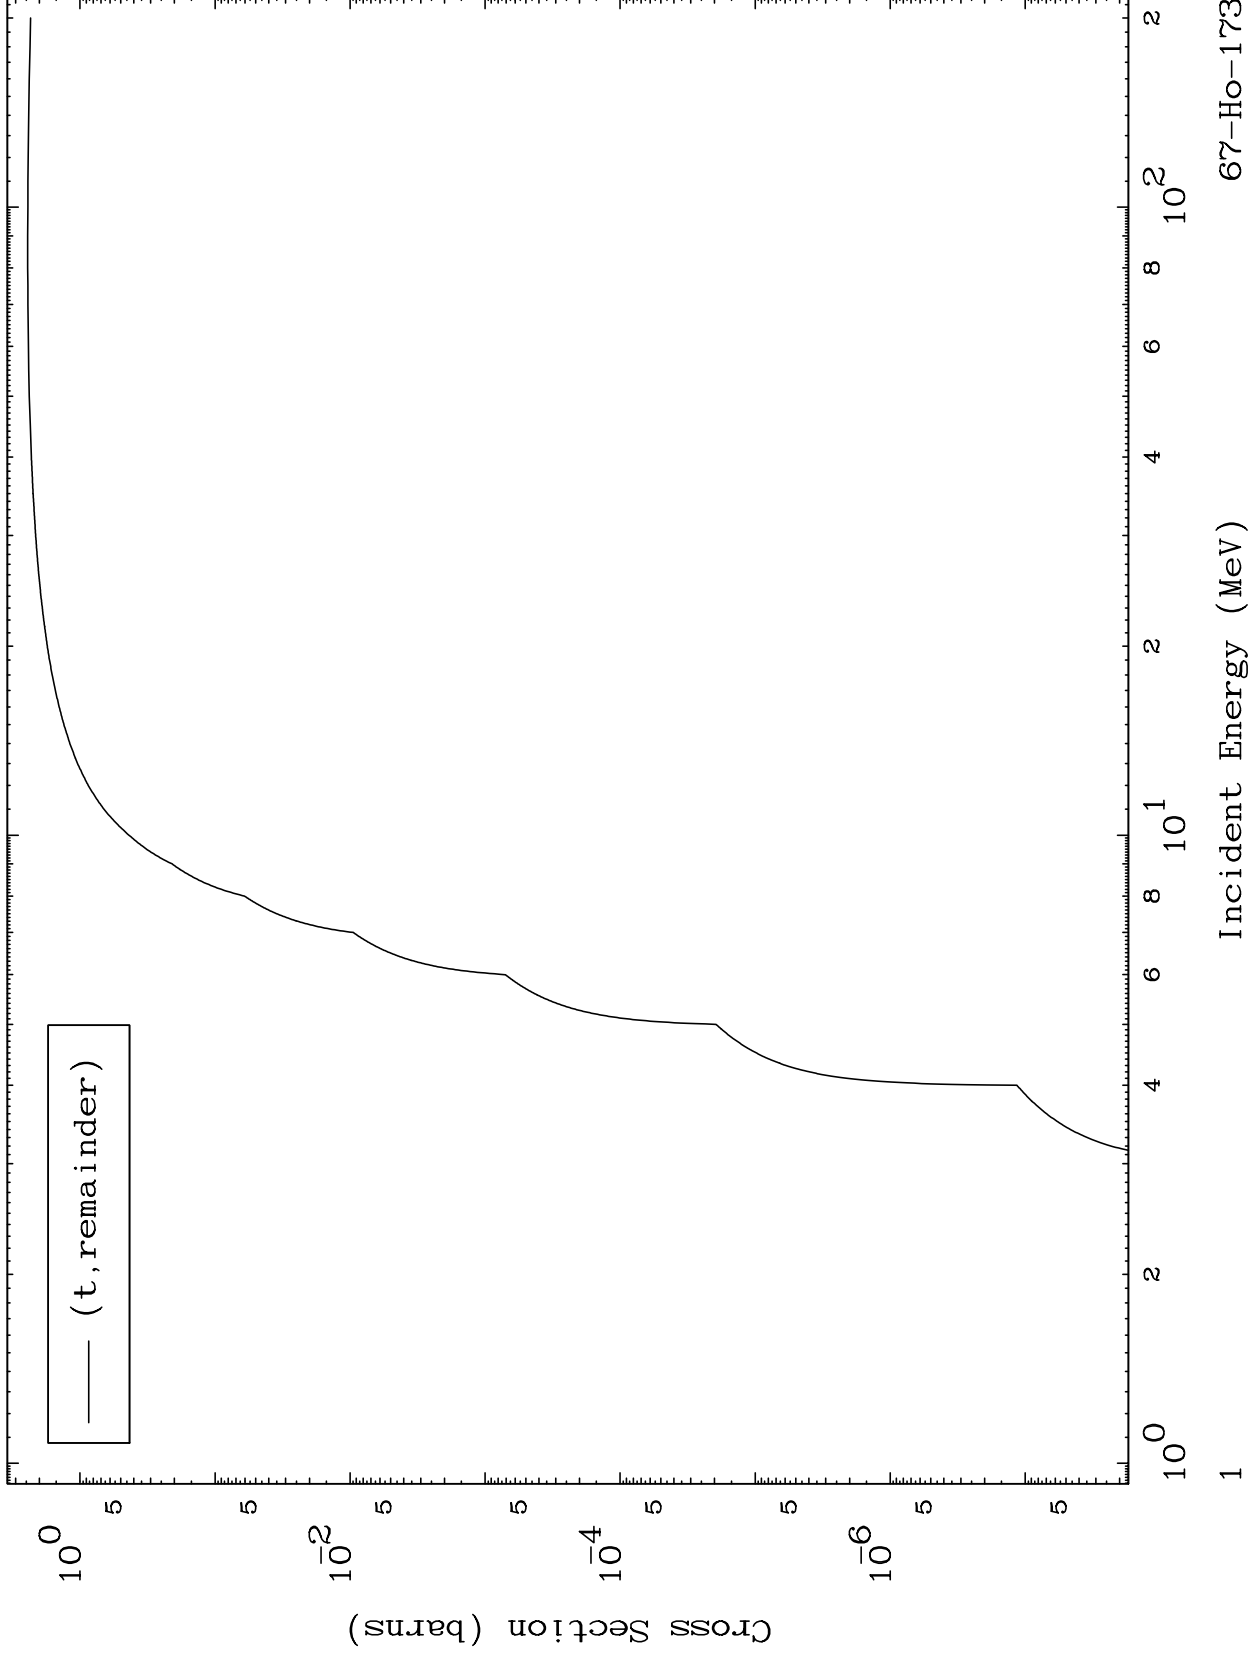

Press Mouse Button to Start

MAT 6749

Triton Major  
0 Kelvin Cross Sections

67-Ho-173

67-Ho-173

Incident Energy (MeV)