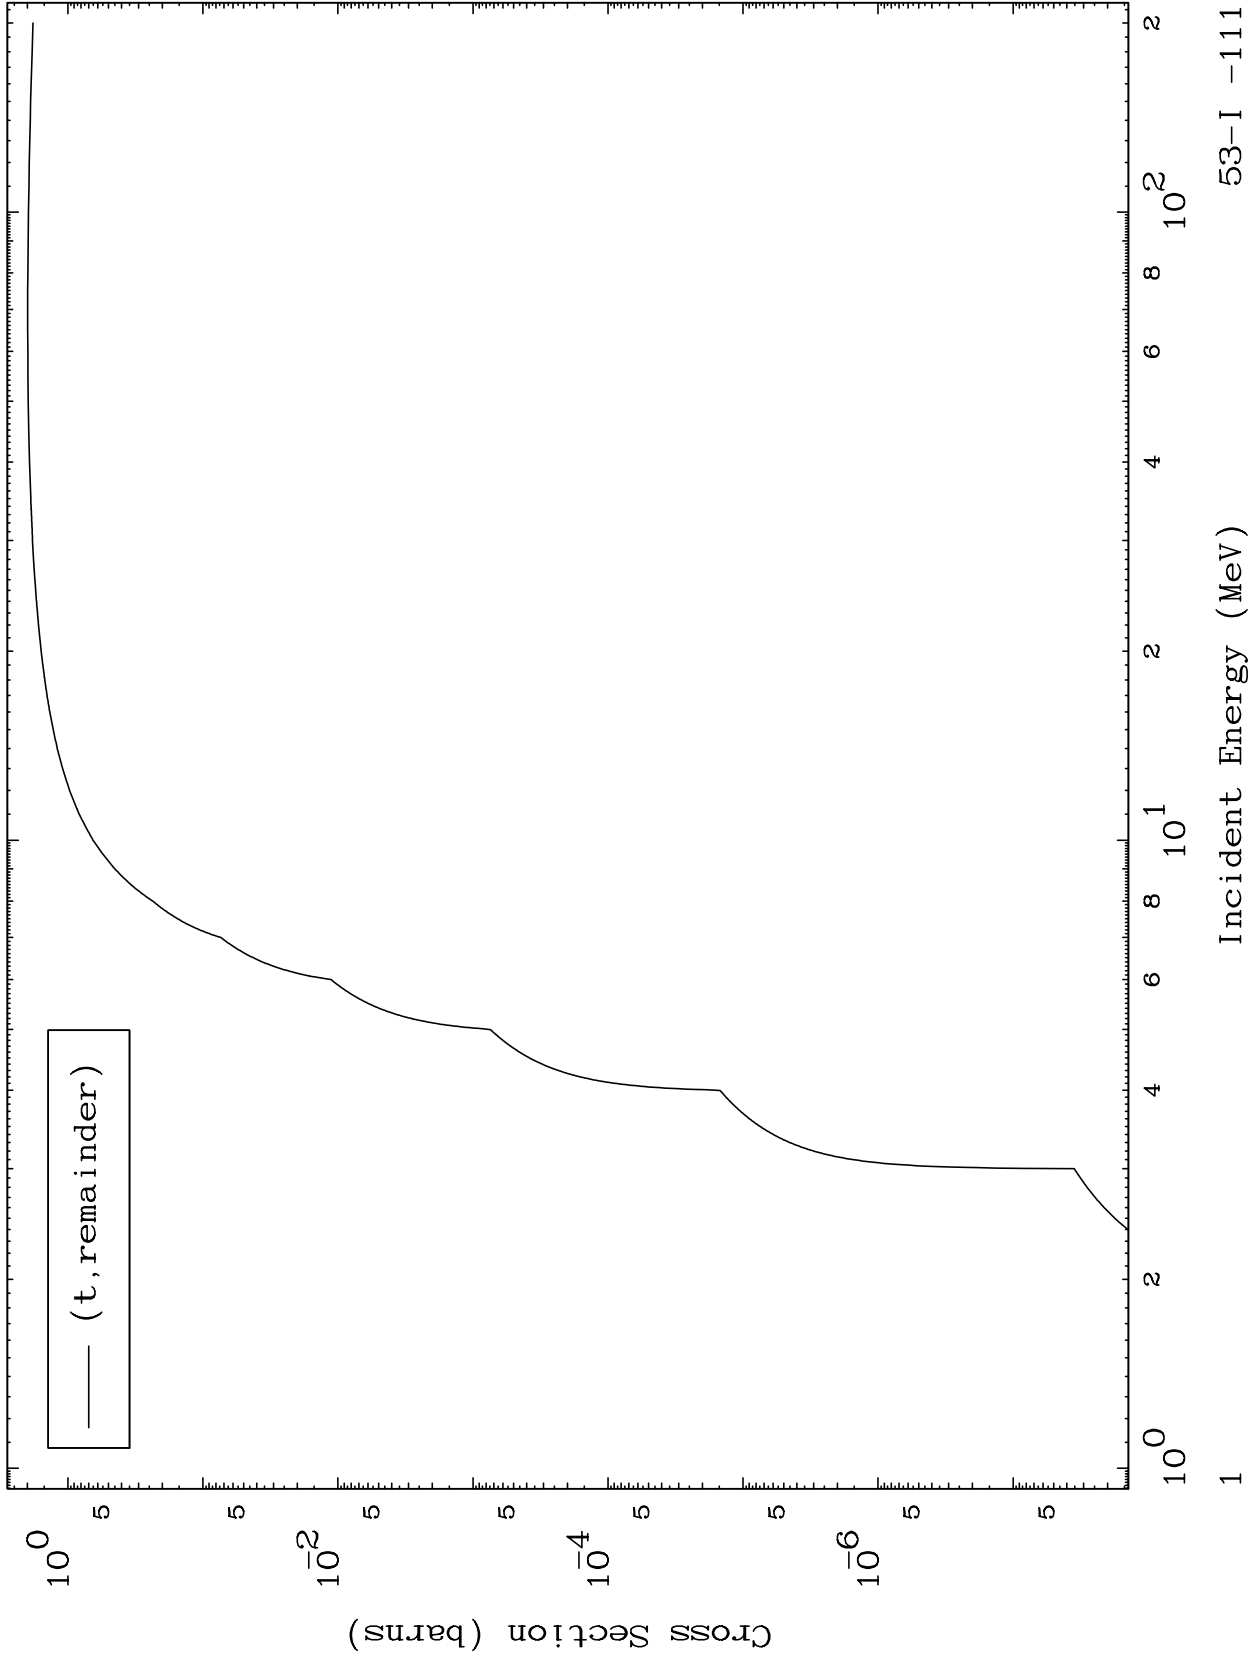

Press Mouse Button to Start

MAT 5277

Triton Major
0 Kelvin Cross Sections

53-I -111

53-I -111