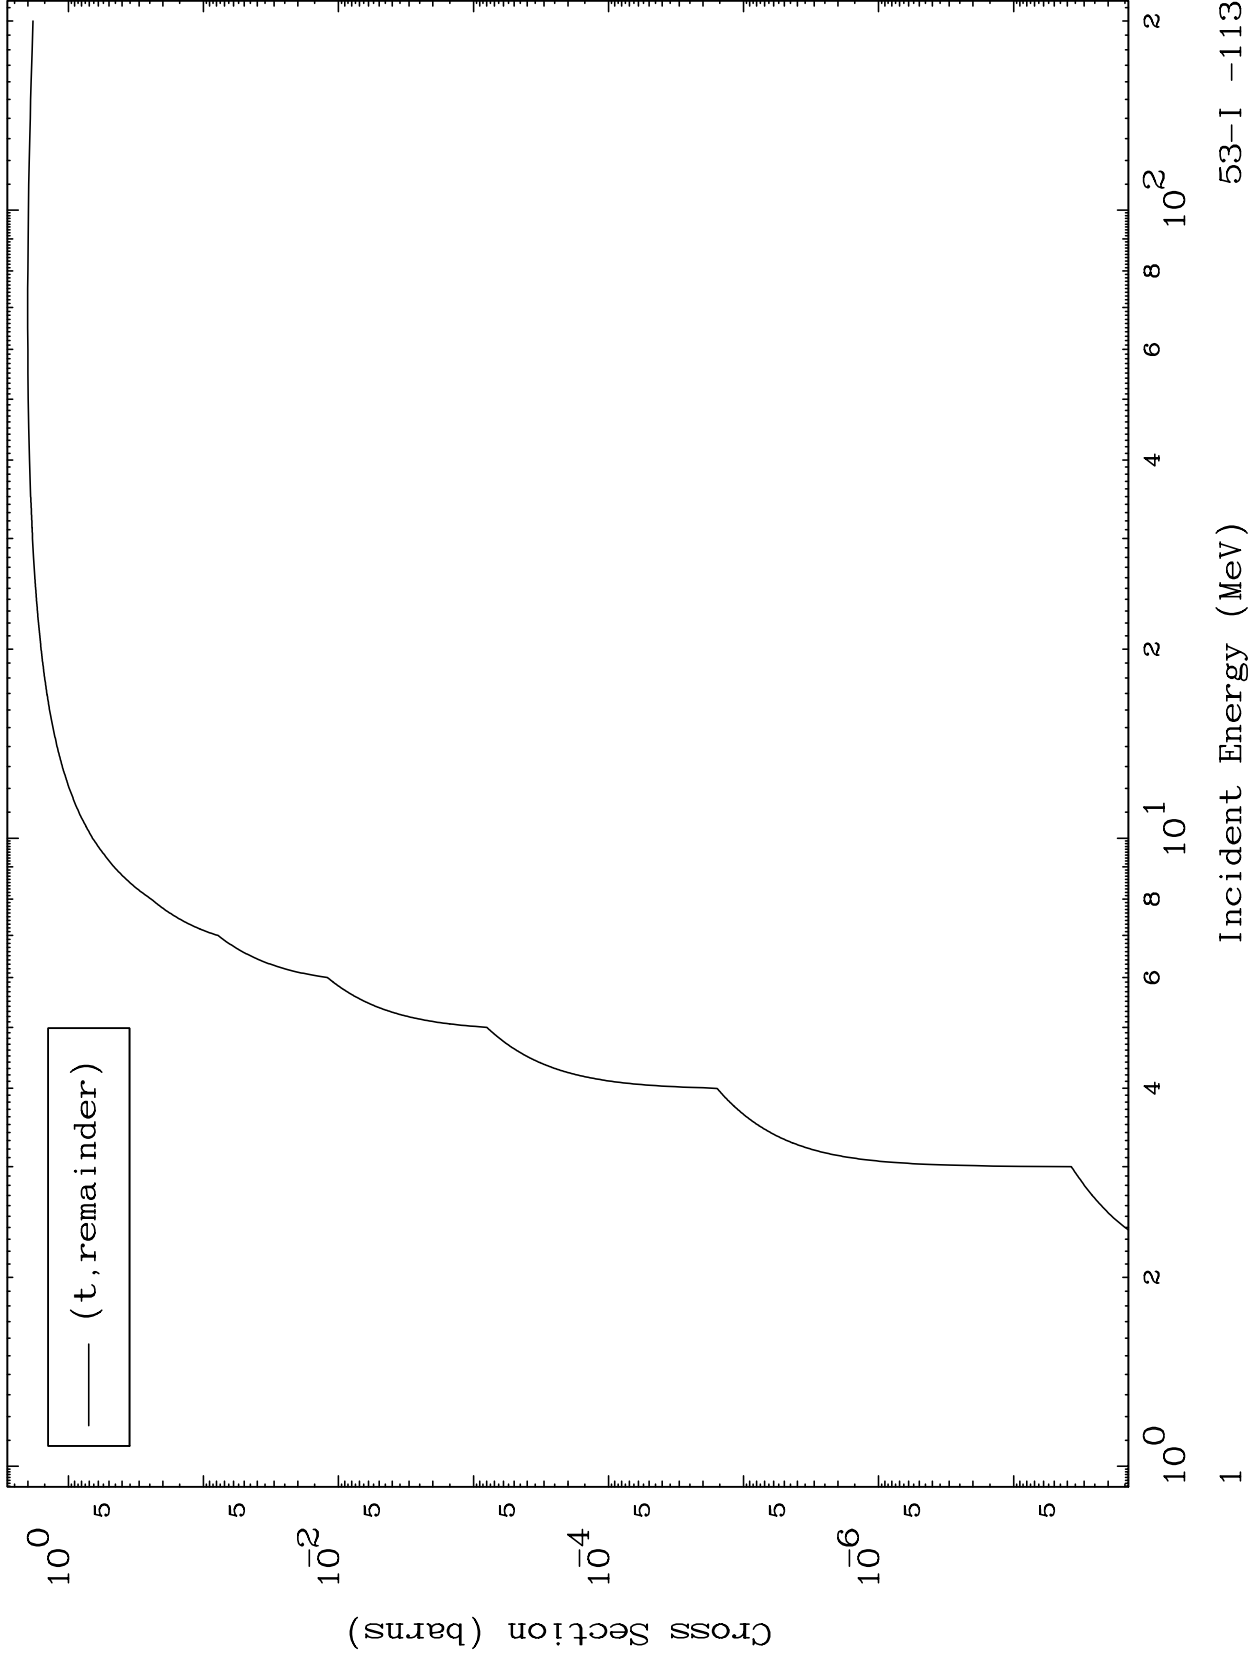

Press Mouse Button to Start

MAT 5283

Triton Major
0 Kelvin Cross Sections

53-I -113

53-I -113