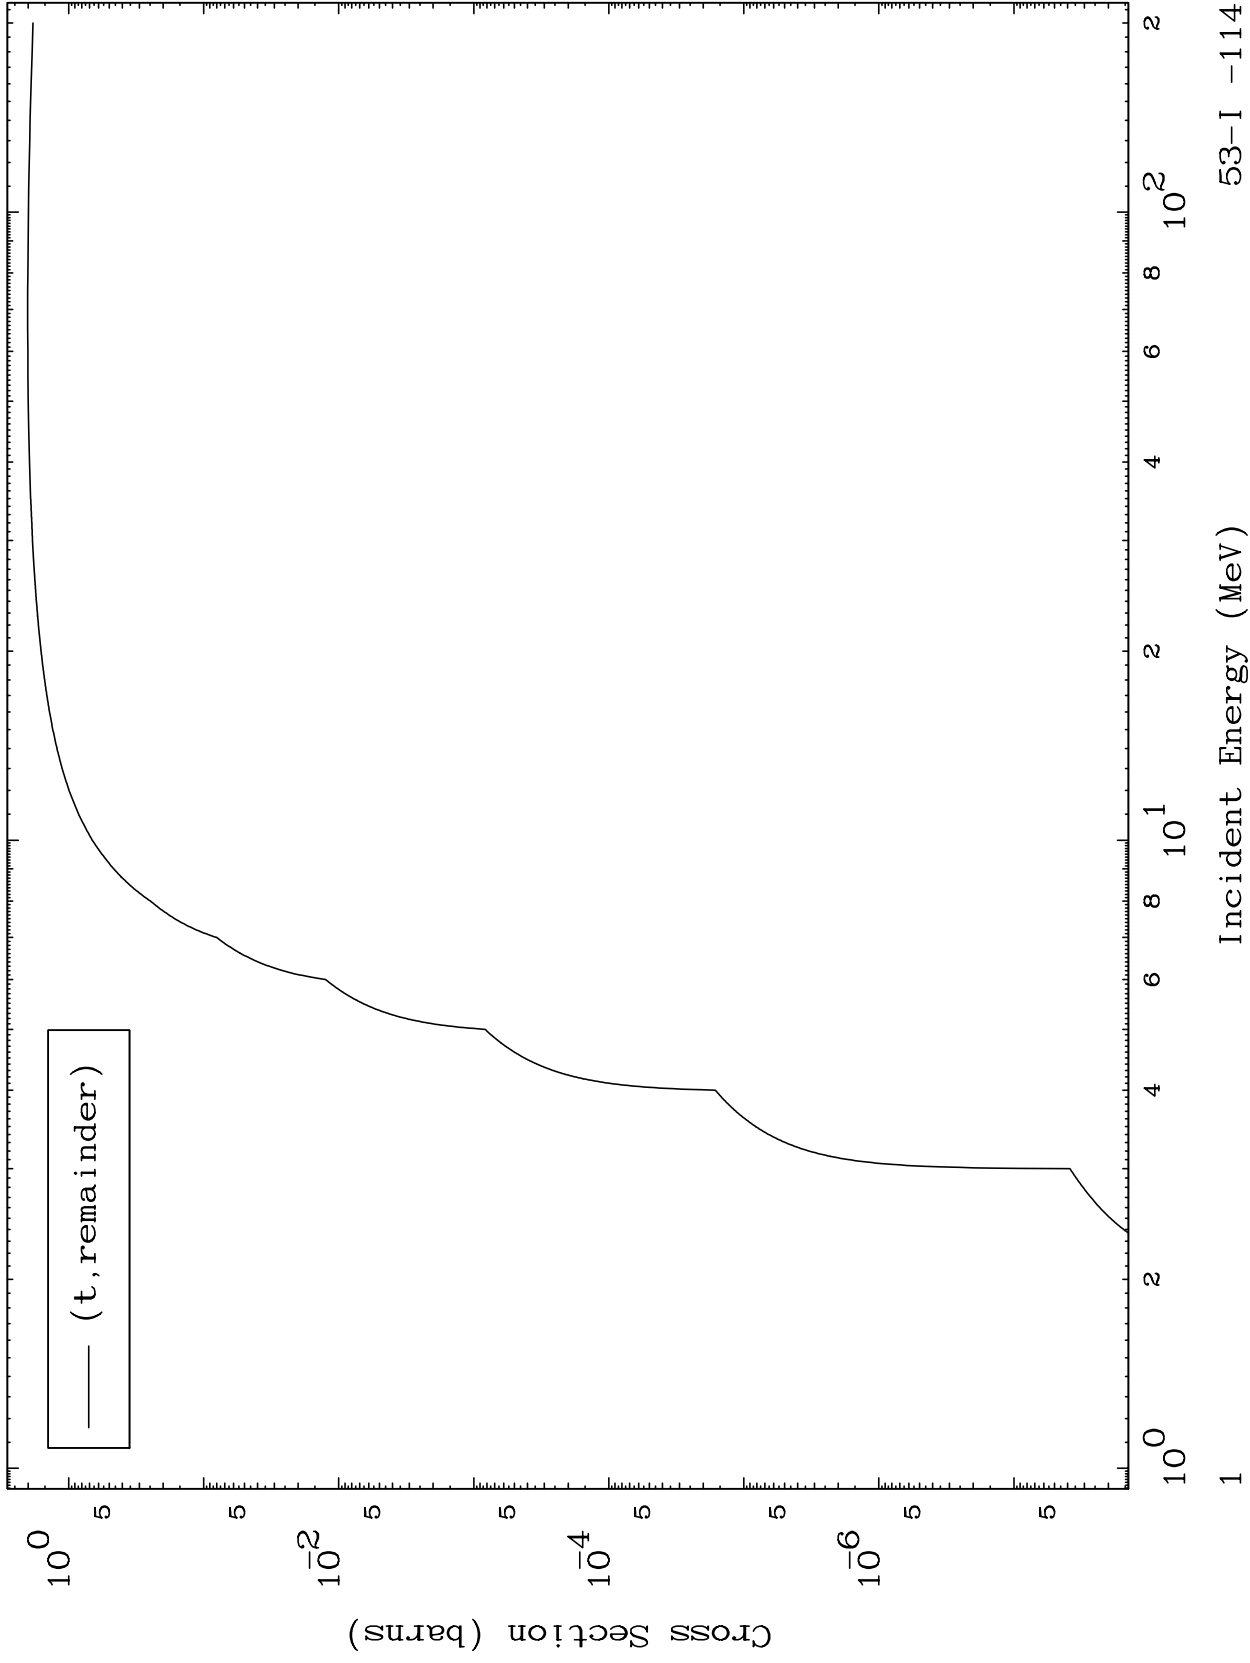

Press Mouse Button to Start

MAT 5286

Triton Major
0 Kelvin Cross Sections

53-I -114

Incident Energy (MeV)

53-I -114