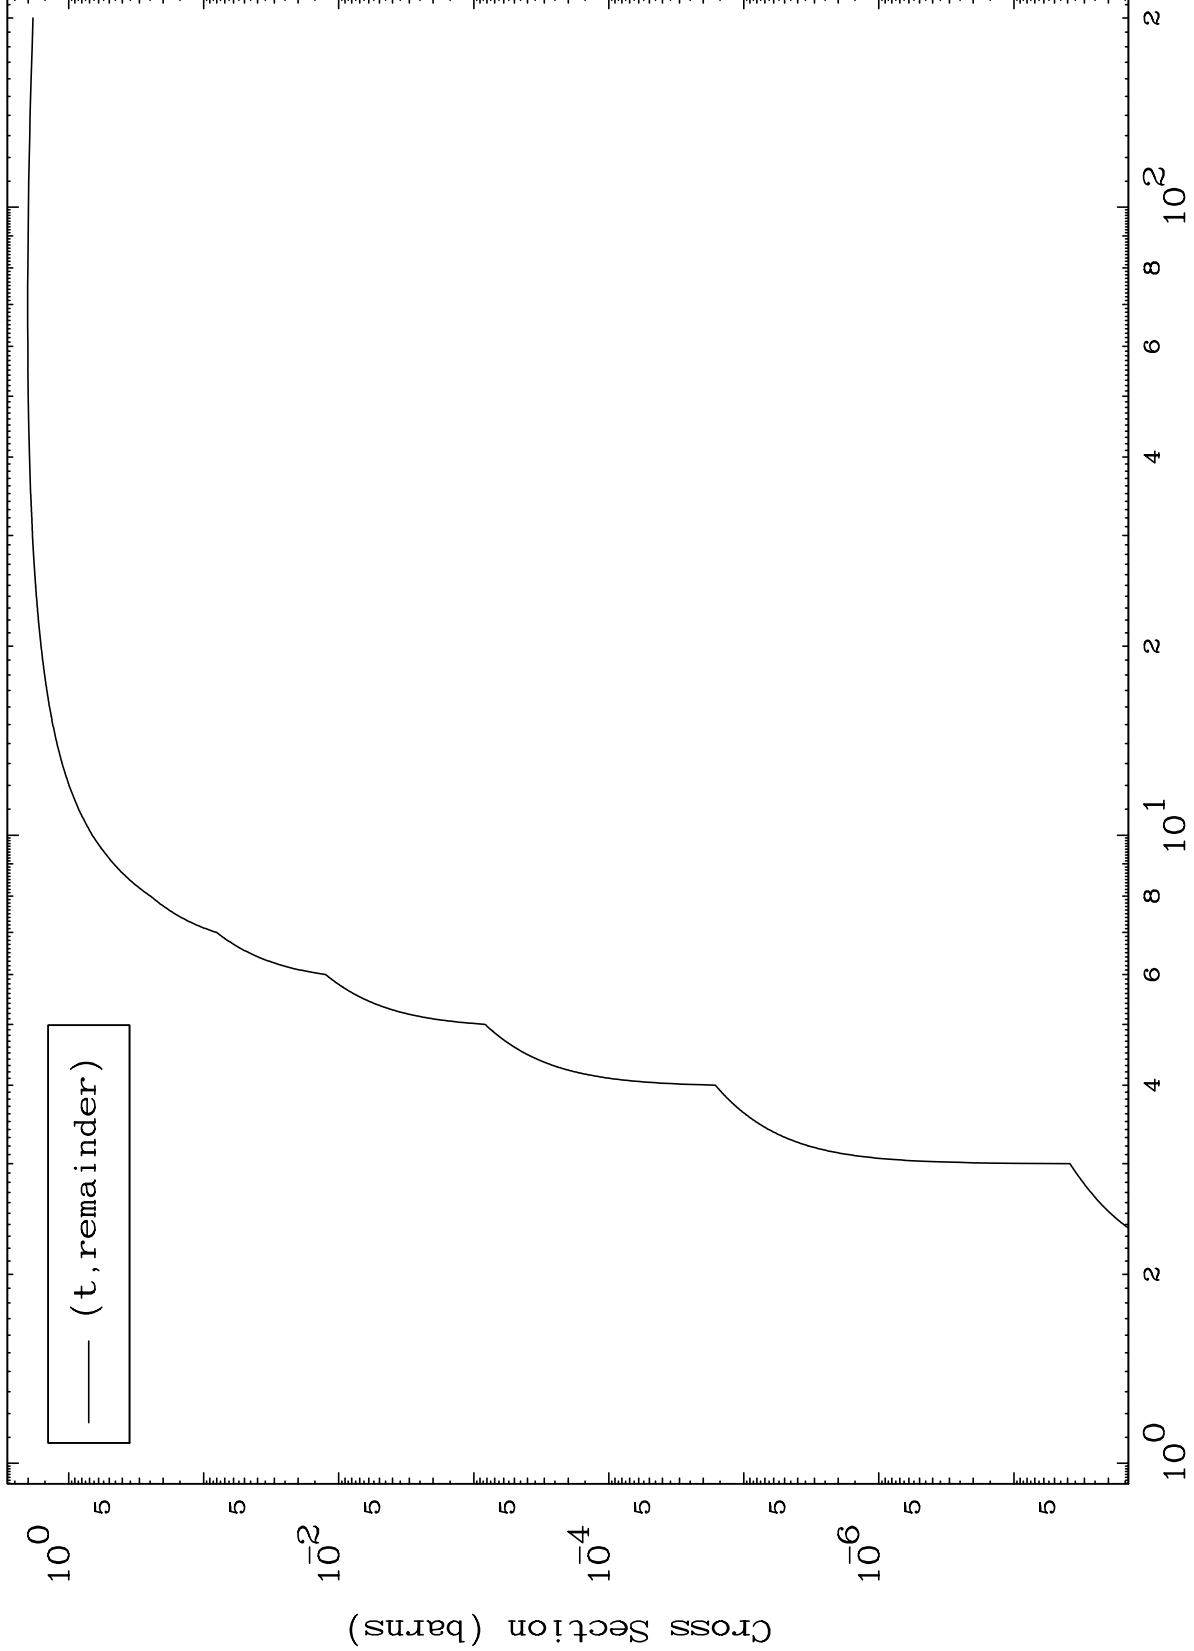

Press Mouse Button to Start

MAT 5287

Triton Major

53-I -114

0 Kelvin Cross Sections

Incident Energy (MeV)

53-I -114