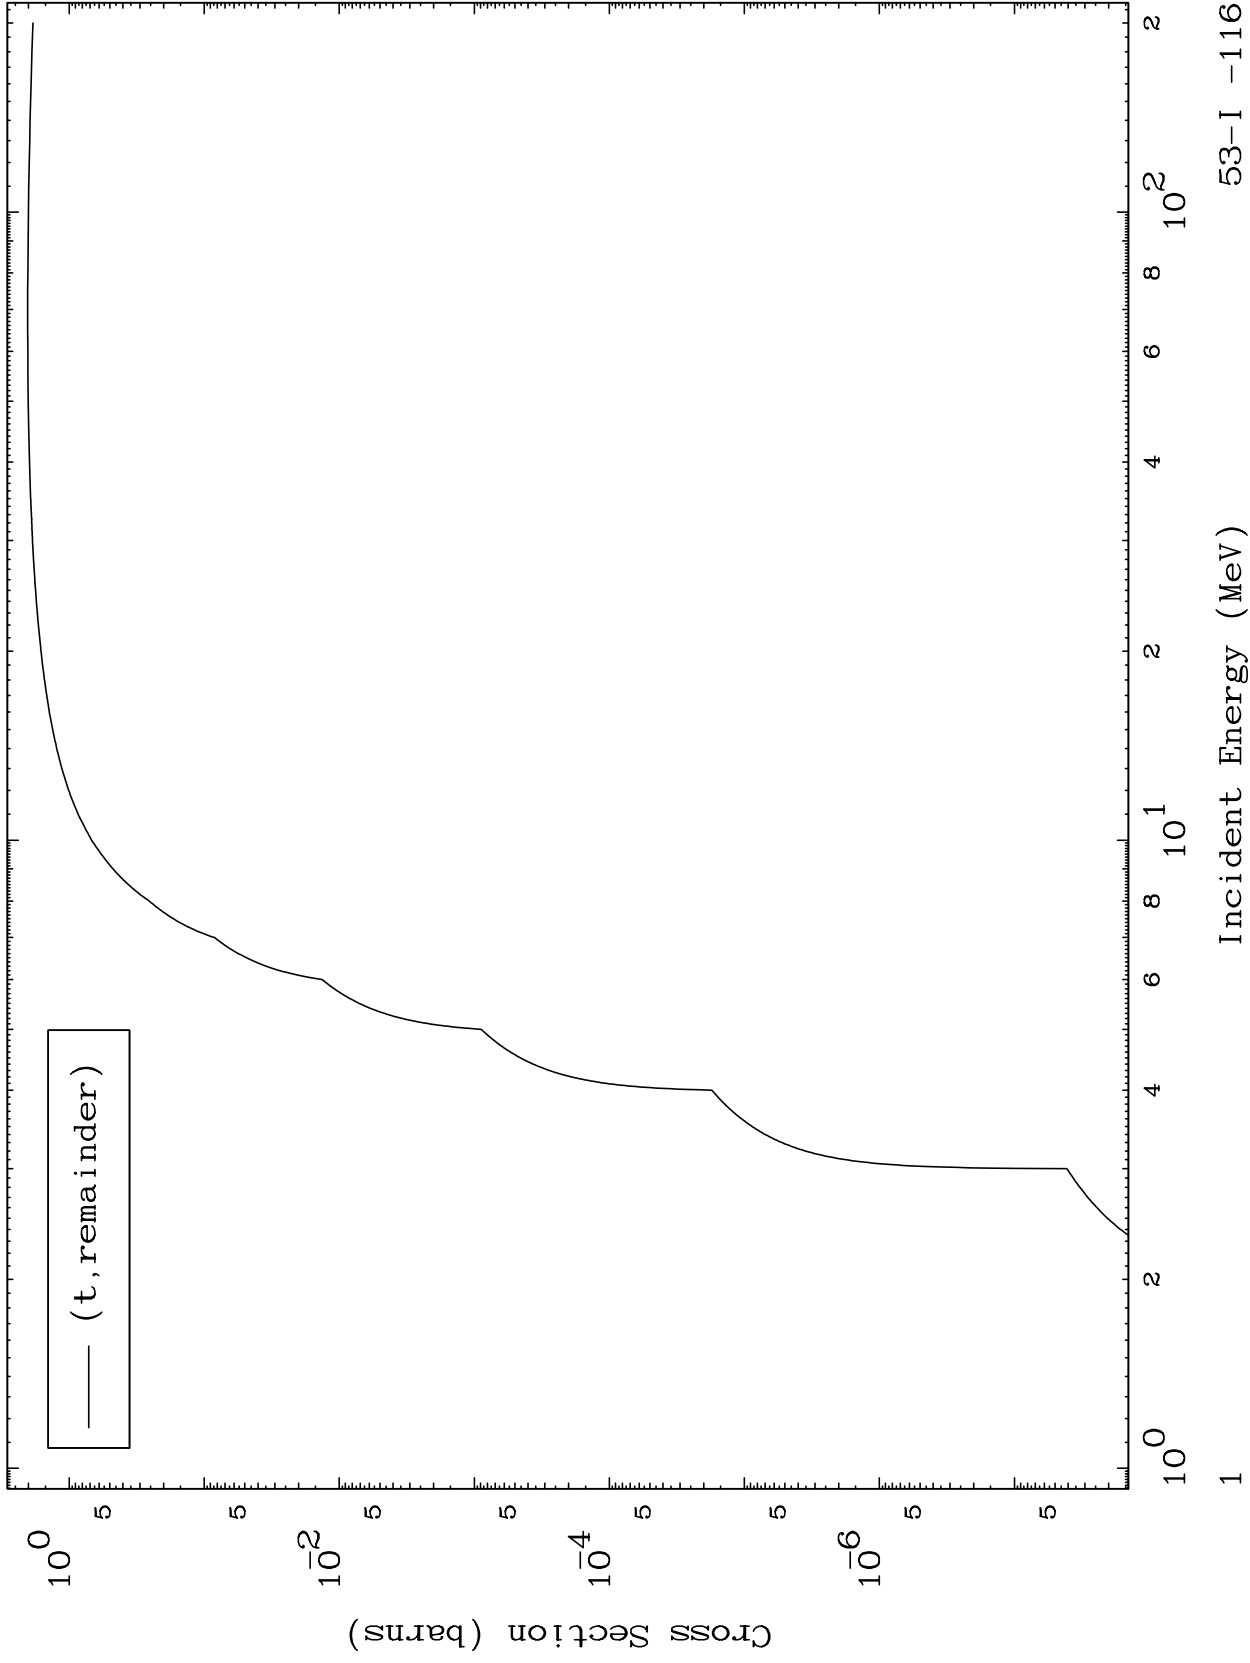

Press Mouse Button to Start

MAT 5292

Triton Major  
0 Kelvin Cross Sections

53-I -116

53-I -116