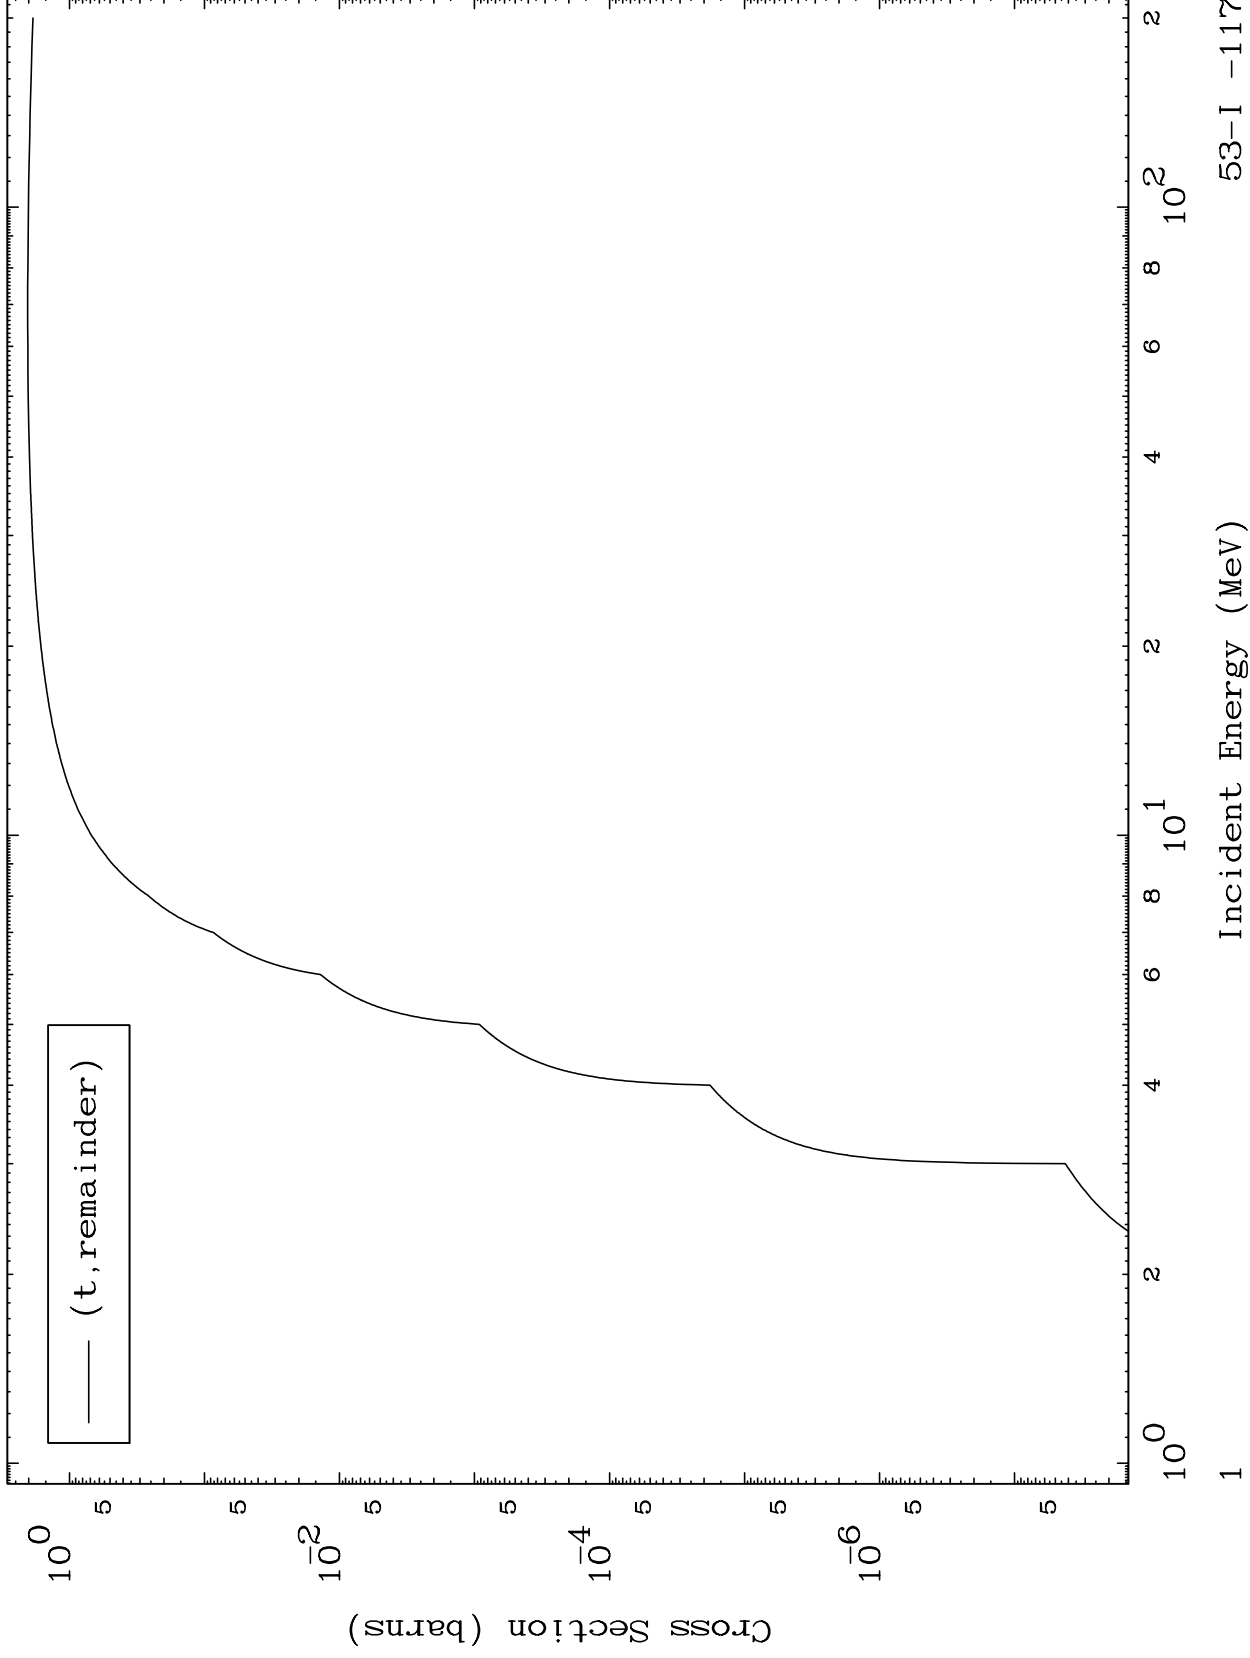

Press Mouse Button to Start

MAT 5295

Triton Major
0 Kelvin Cross Sections

53-I -117

53-I -117

Incident Energy (MeV)