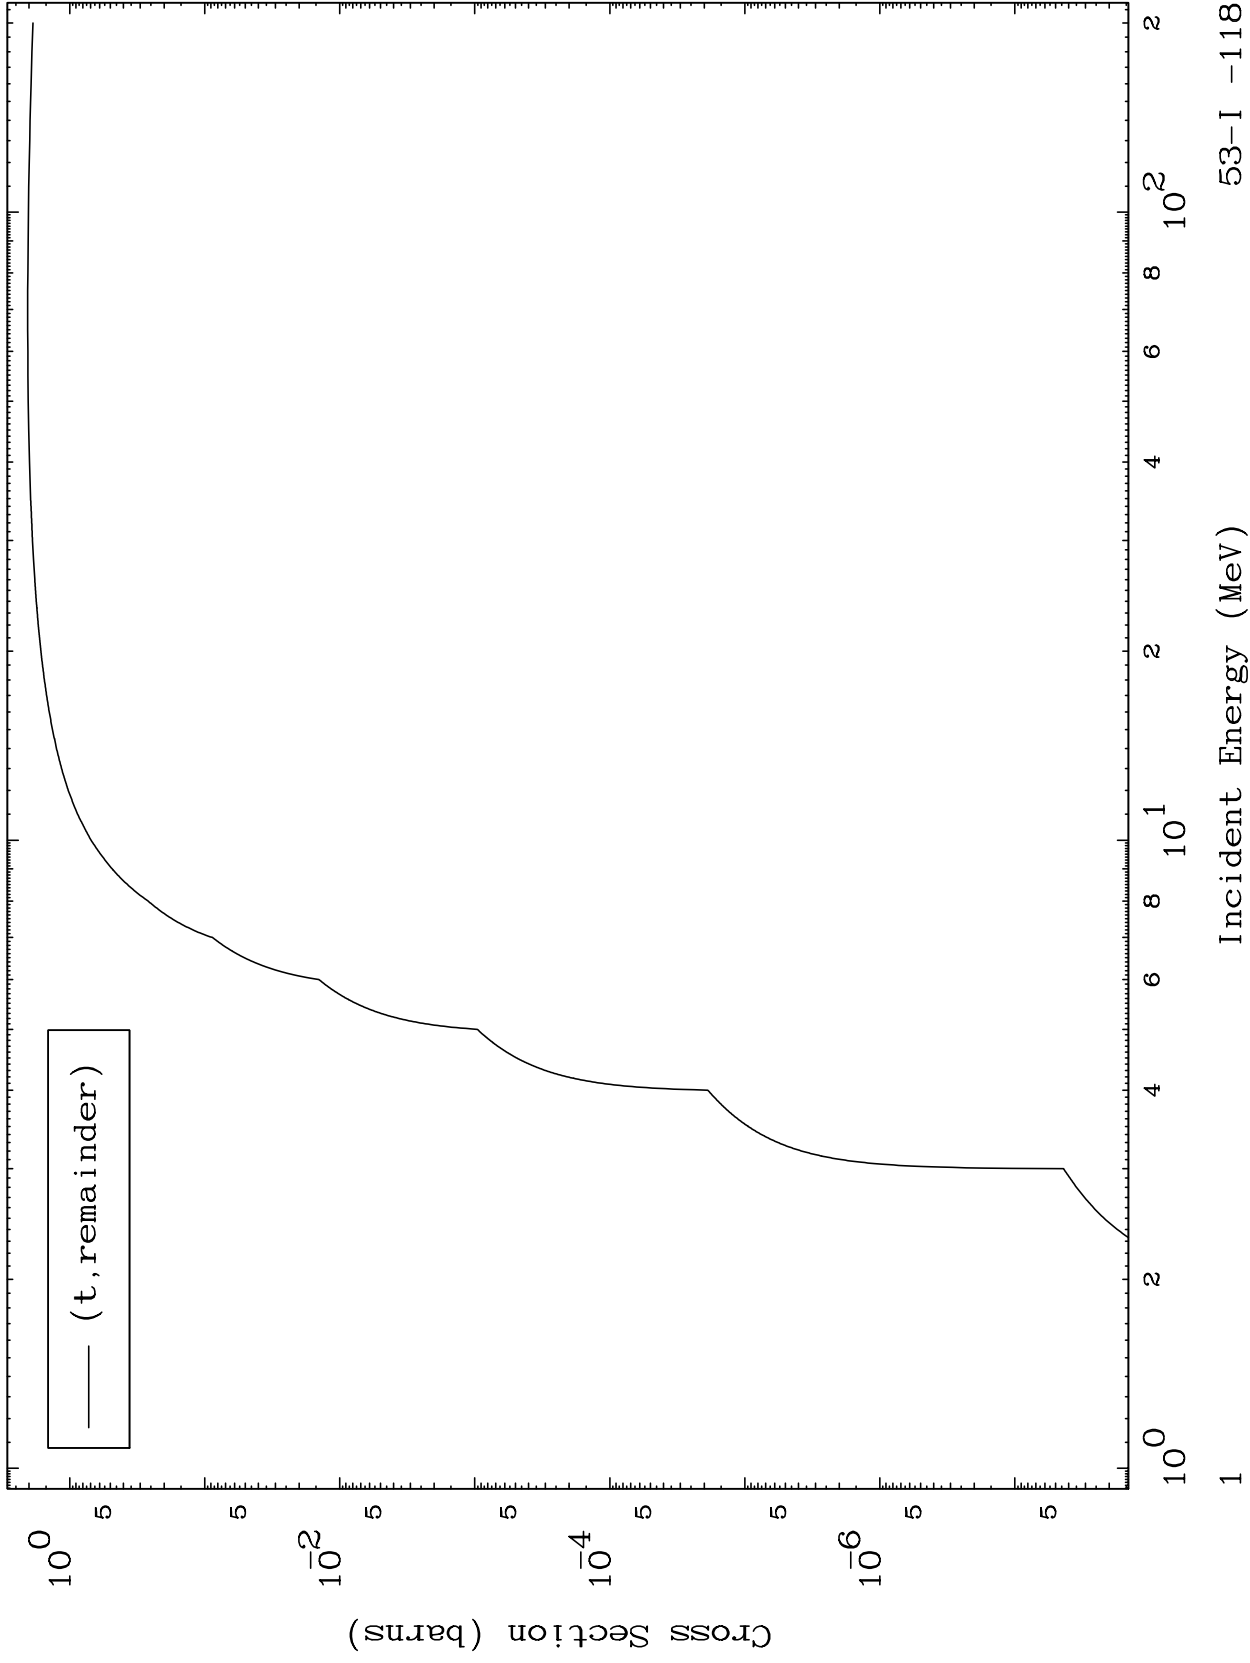

Press Mouse Button to Start

MAT 5298

Triton Major  
0 Kelvin Cross Sections

53-I -118

53-I -118

Incident Energy (MeV)