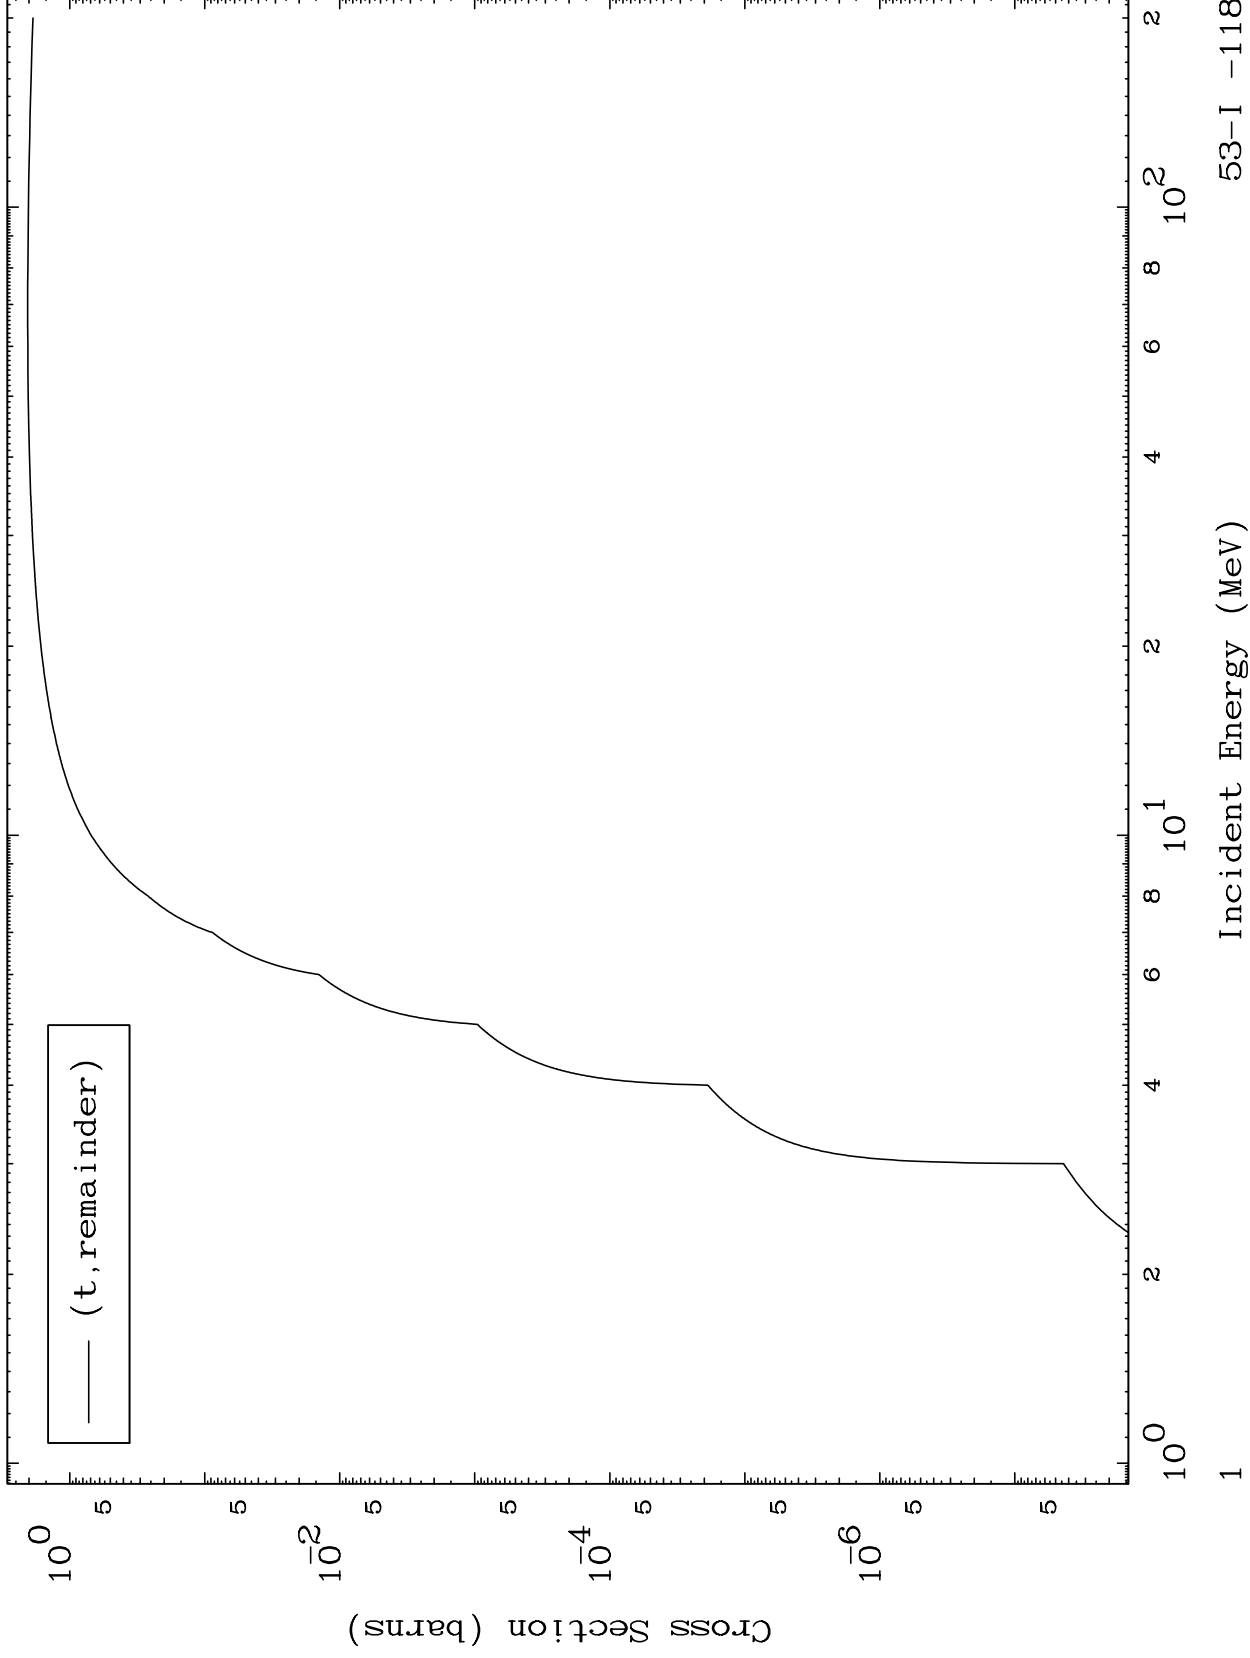

Press Mouse Button to Start

MAT 5299

Triton Major
0 Kelvin Cross Sections

53-I -118

53-I -118