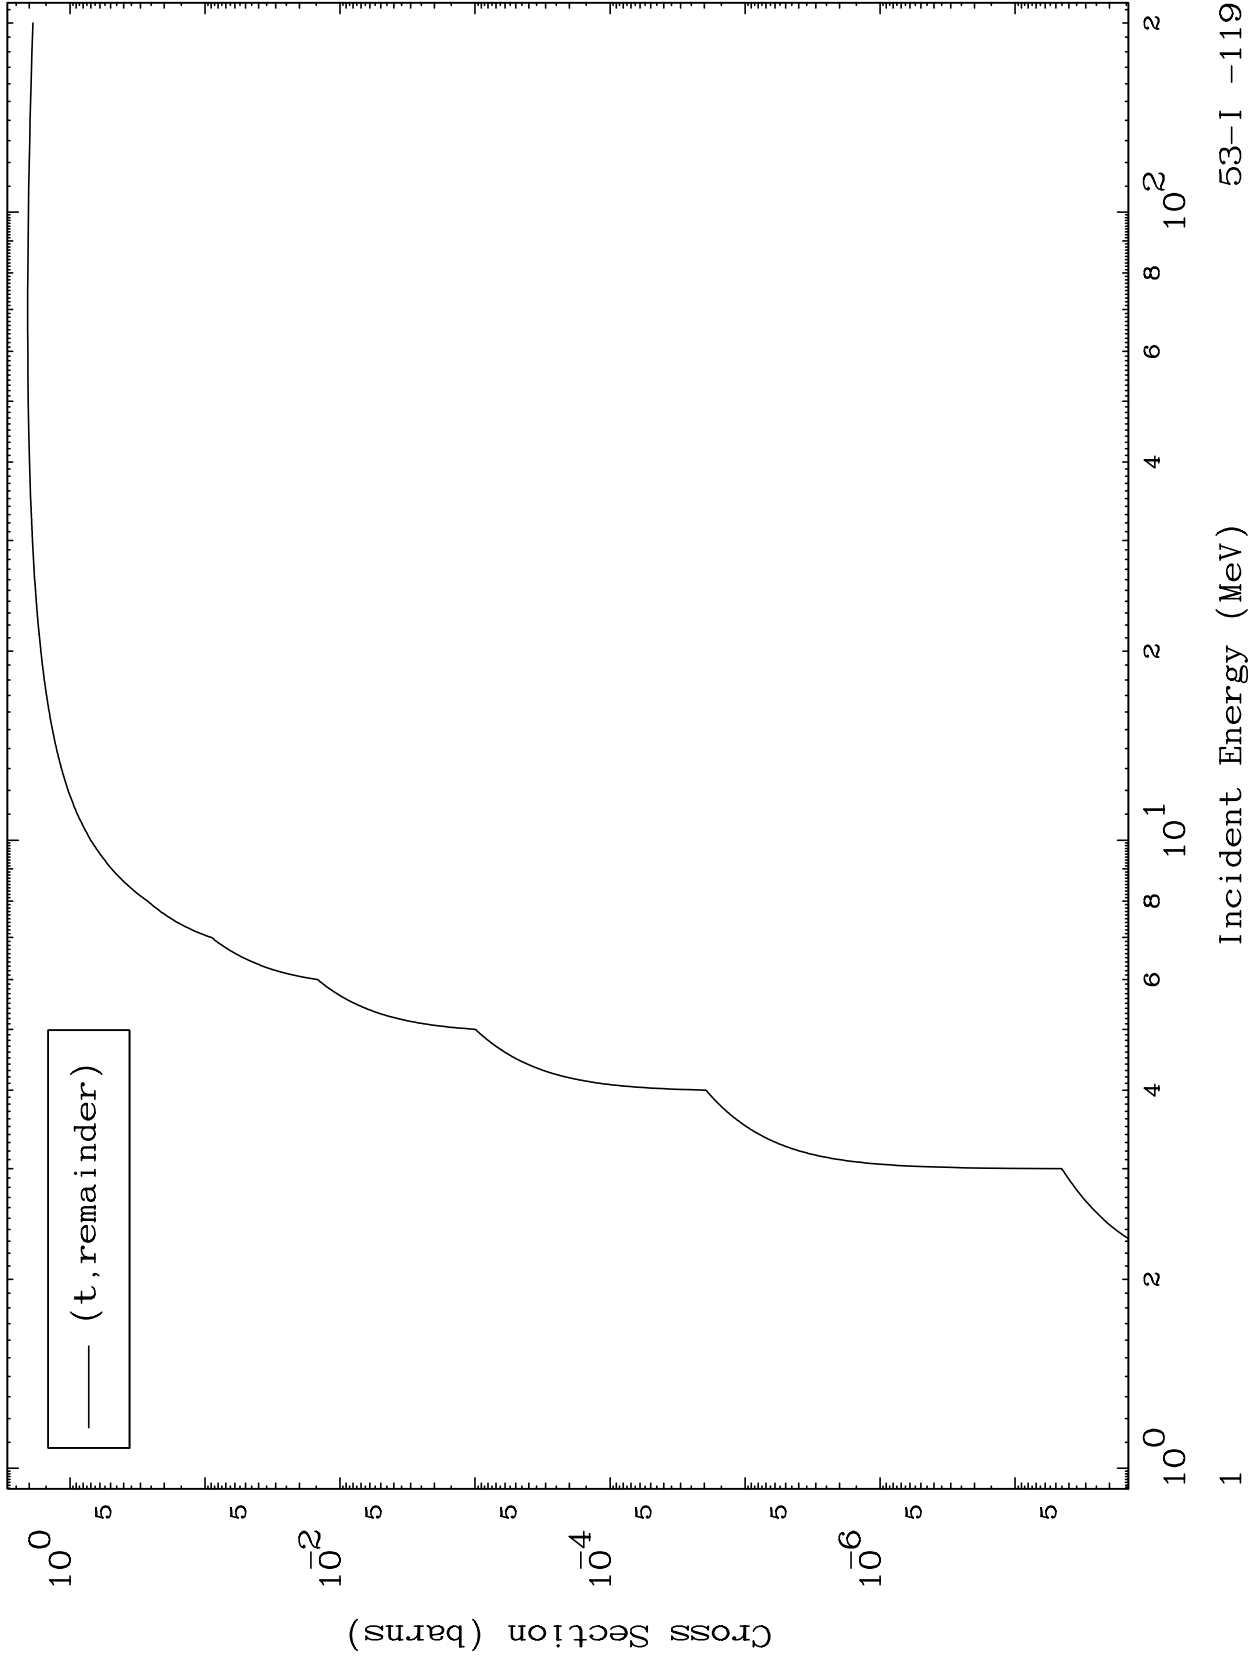

Press Mouse Button to Start

MAT 5301

Triton Major  
0 Kelvin Cross Sections

53-I -119

53-I -119