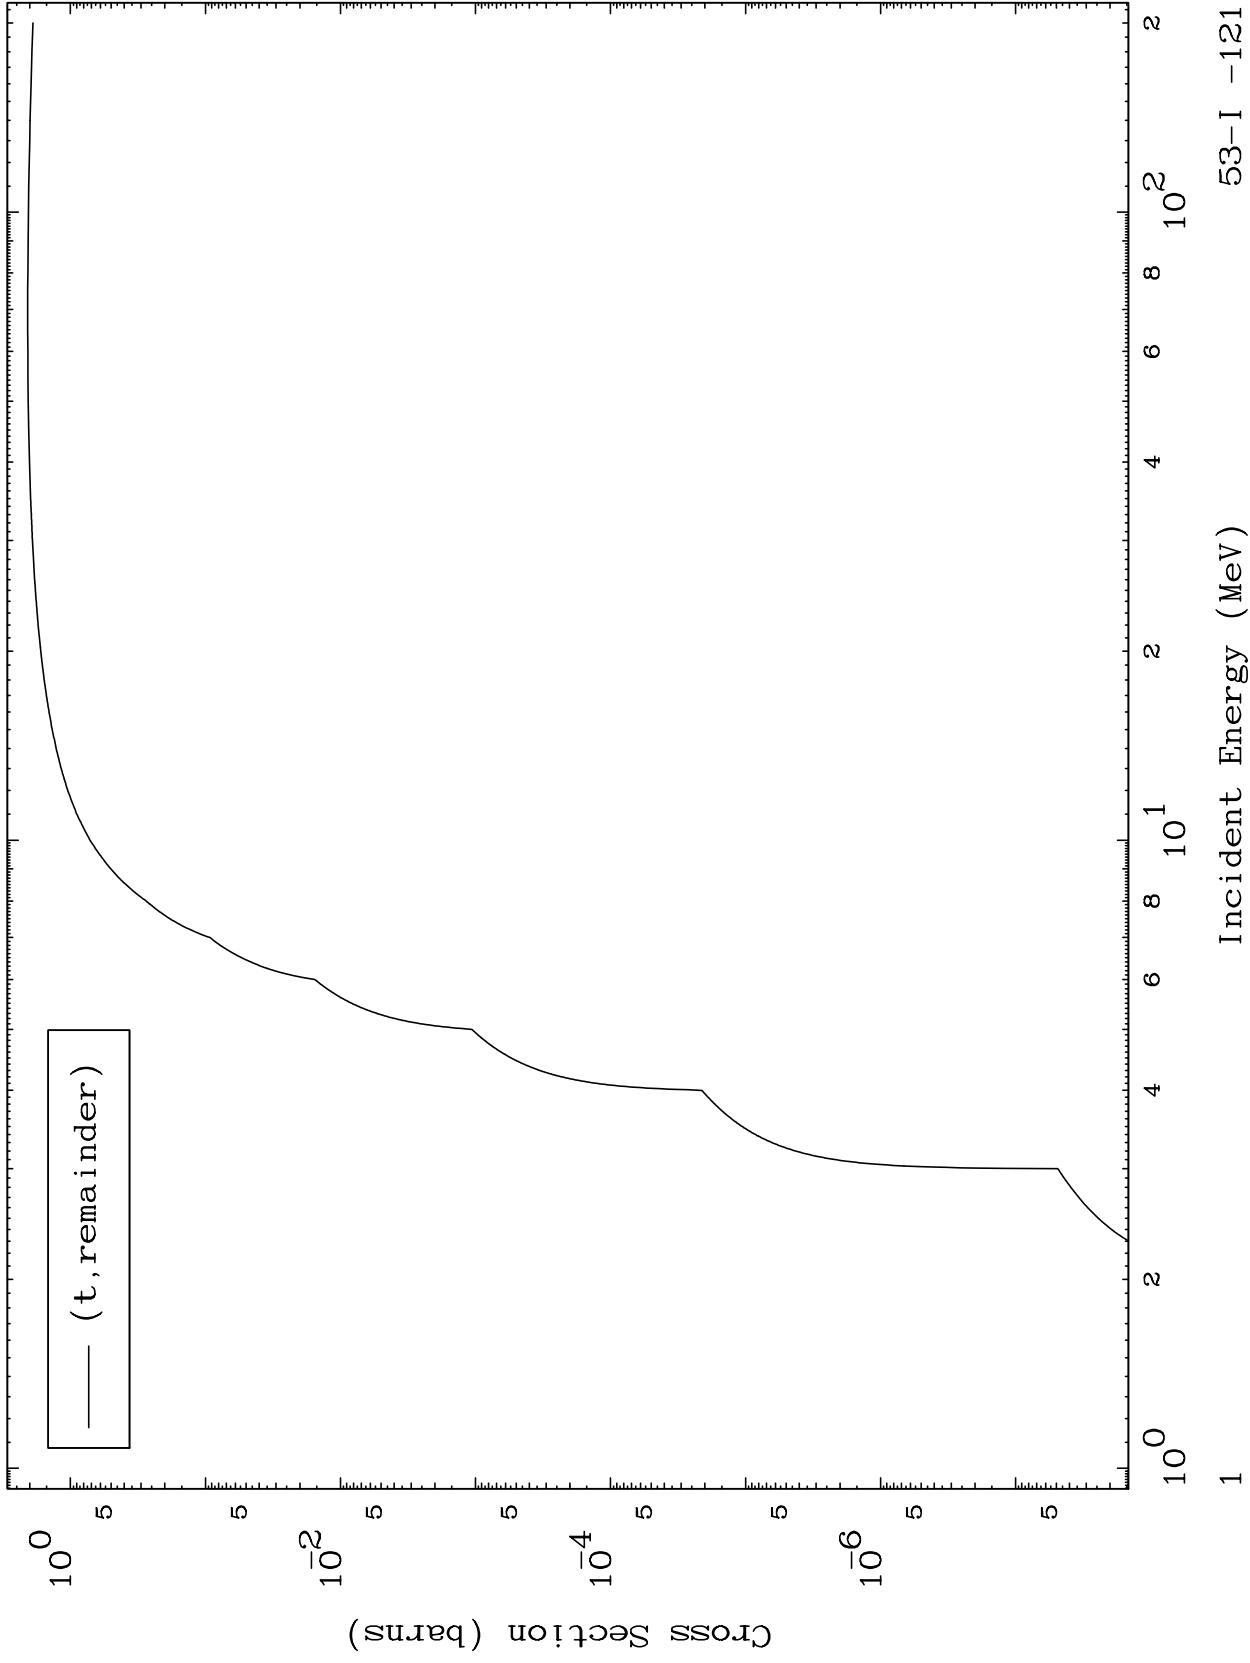

Press Mouse Button to Start

MAT 5307

Triton Major
0 Kelvin Cross Sections

53-I -121

Incident Energy (MeV)

53-I -121