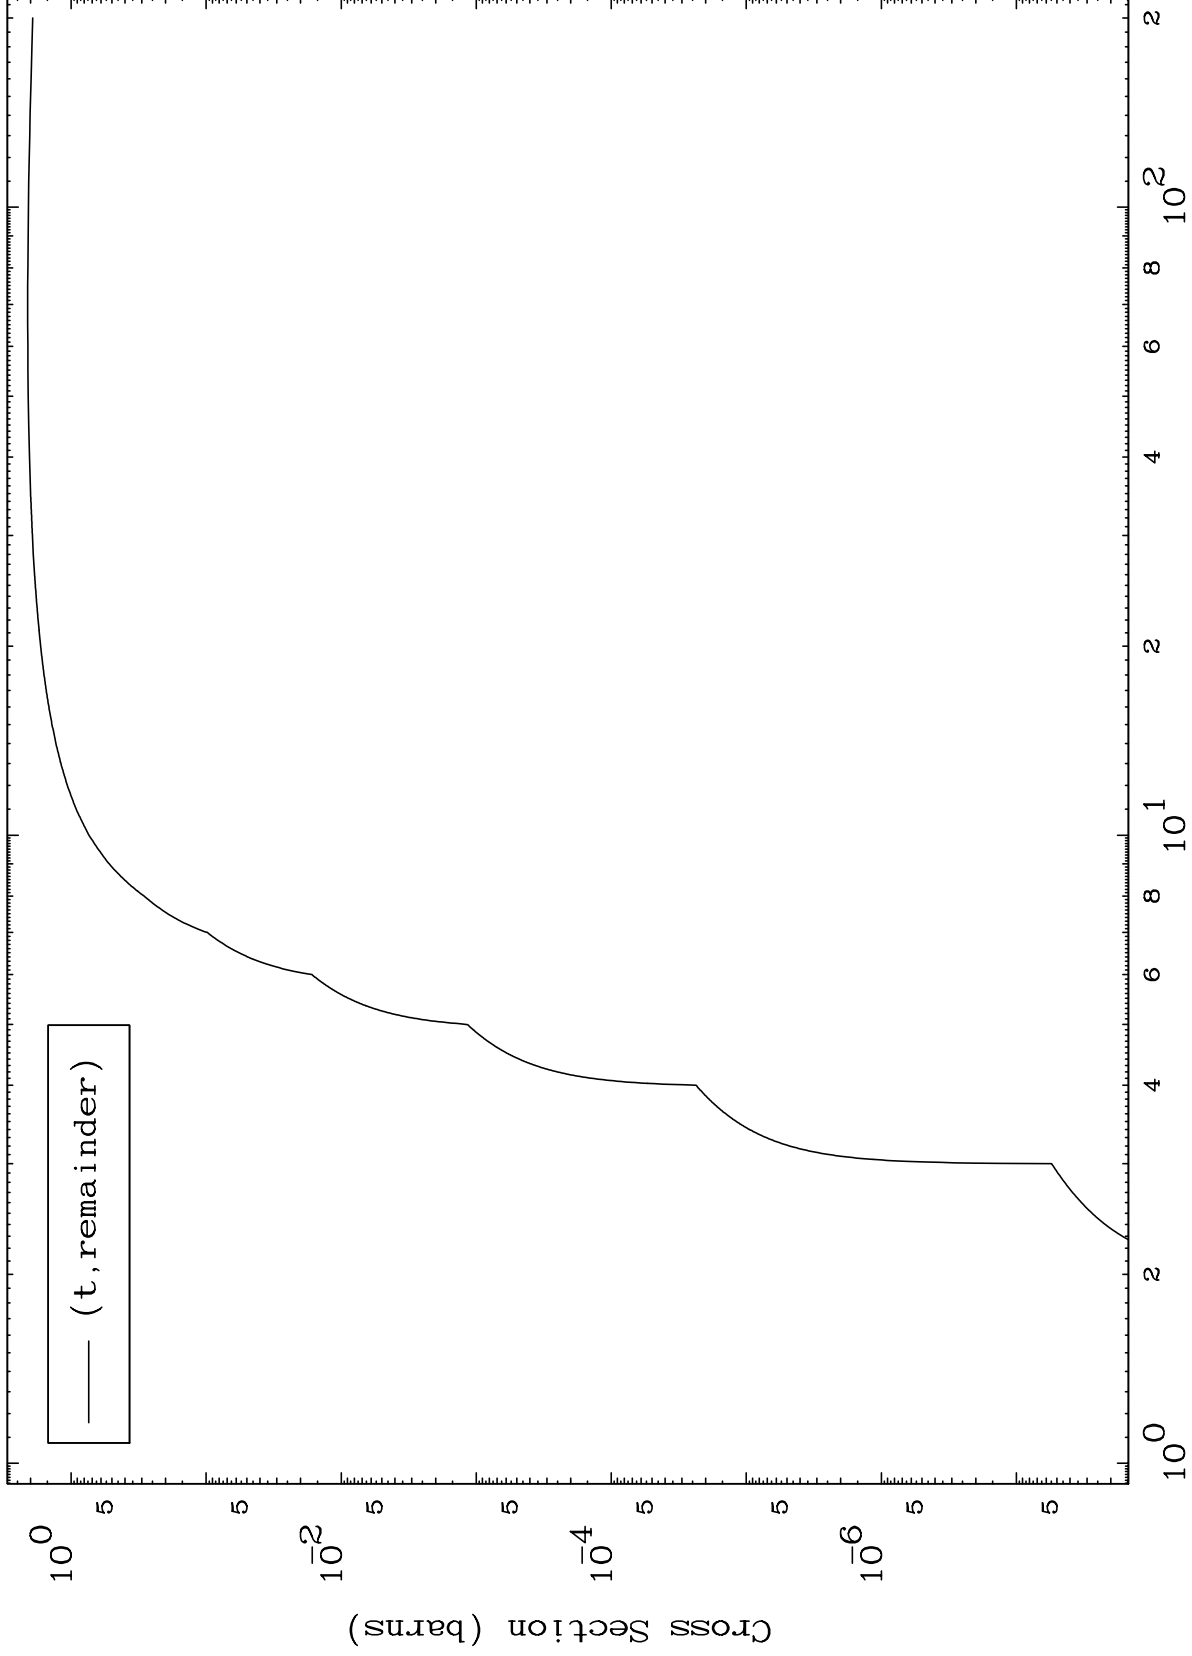

Press Mouse Button to Start

MAT 5316

Triton Major
0 Kelvin Cross Sections

53-I -124

Incident Energy (MeV)

53-I -124