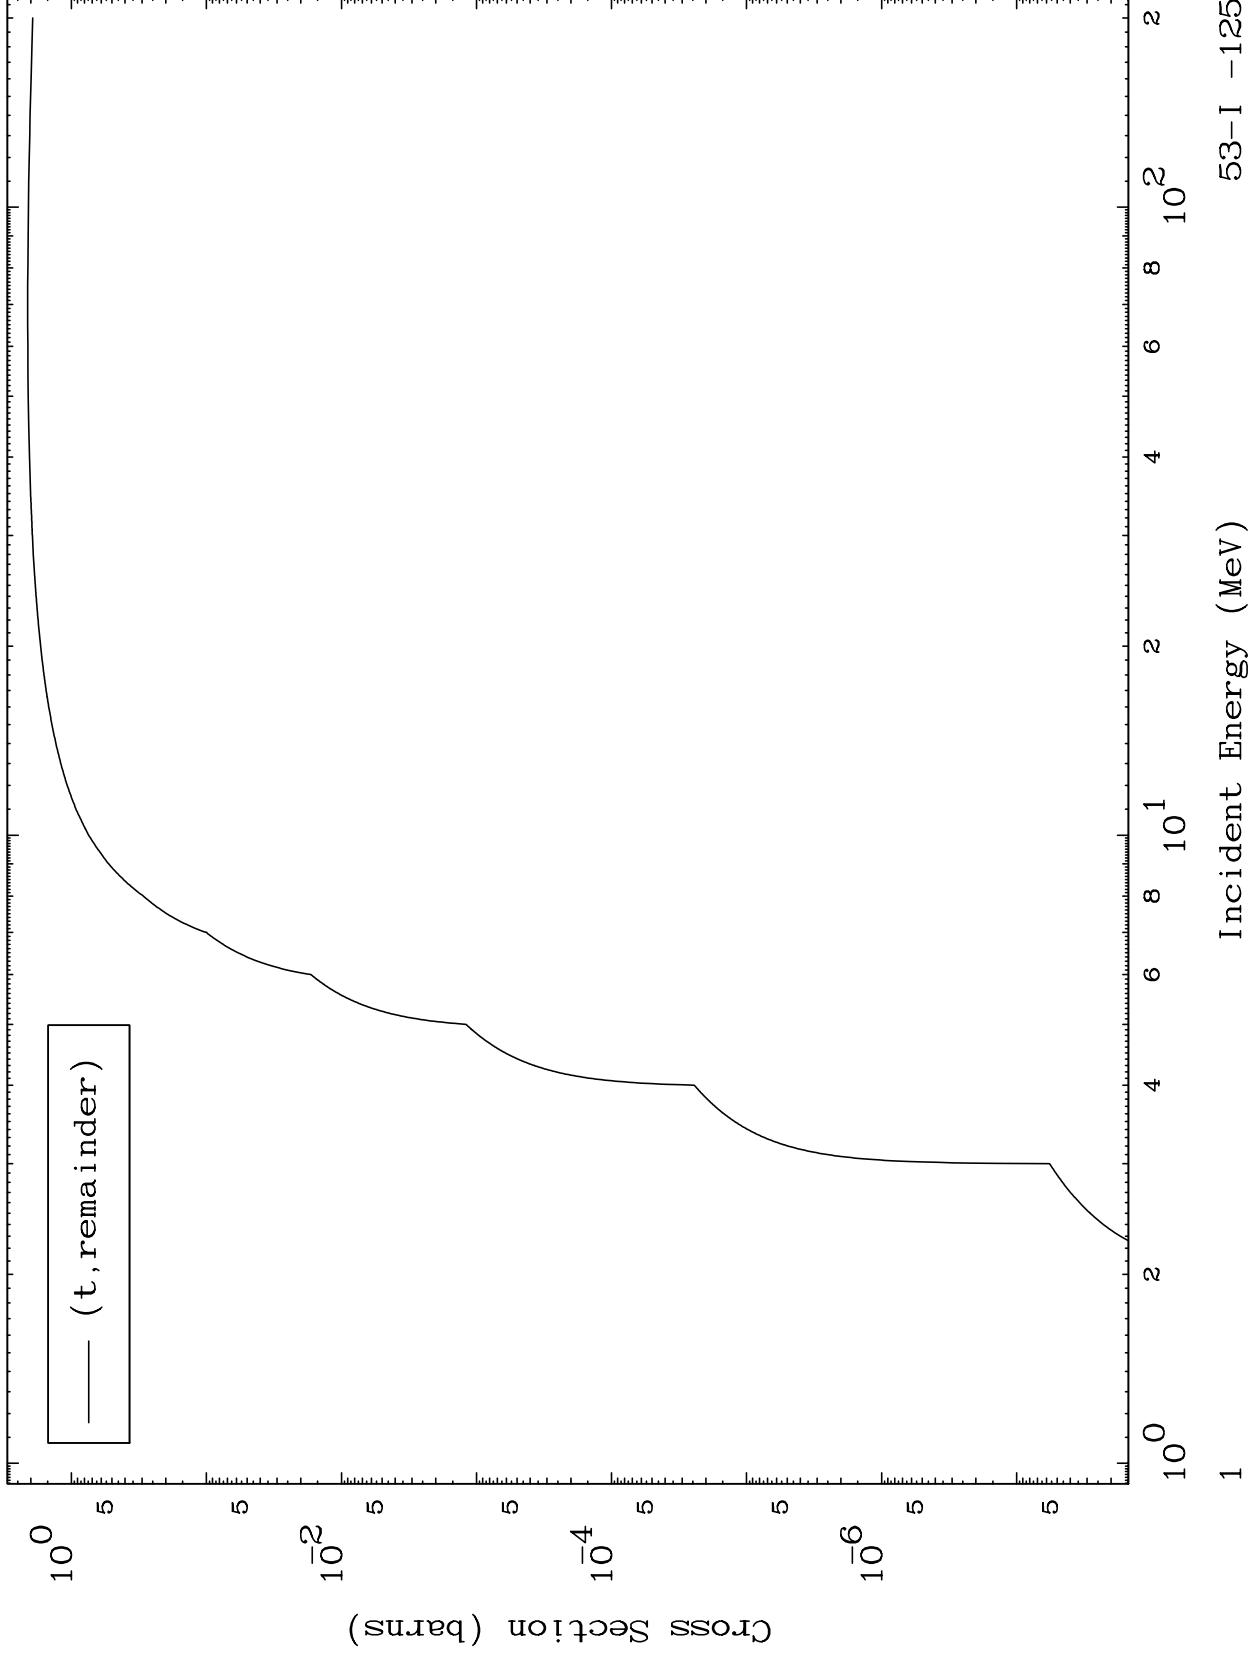

Press Mouse Button to Start

MAT 5319

Triton Major
0 Kelvin Cross Sections

53-I -125

Incident Energy (MeV)

53-I -125