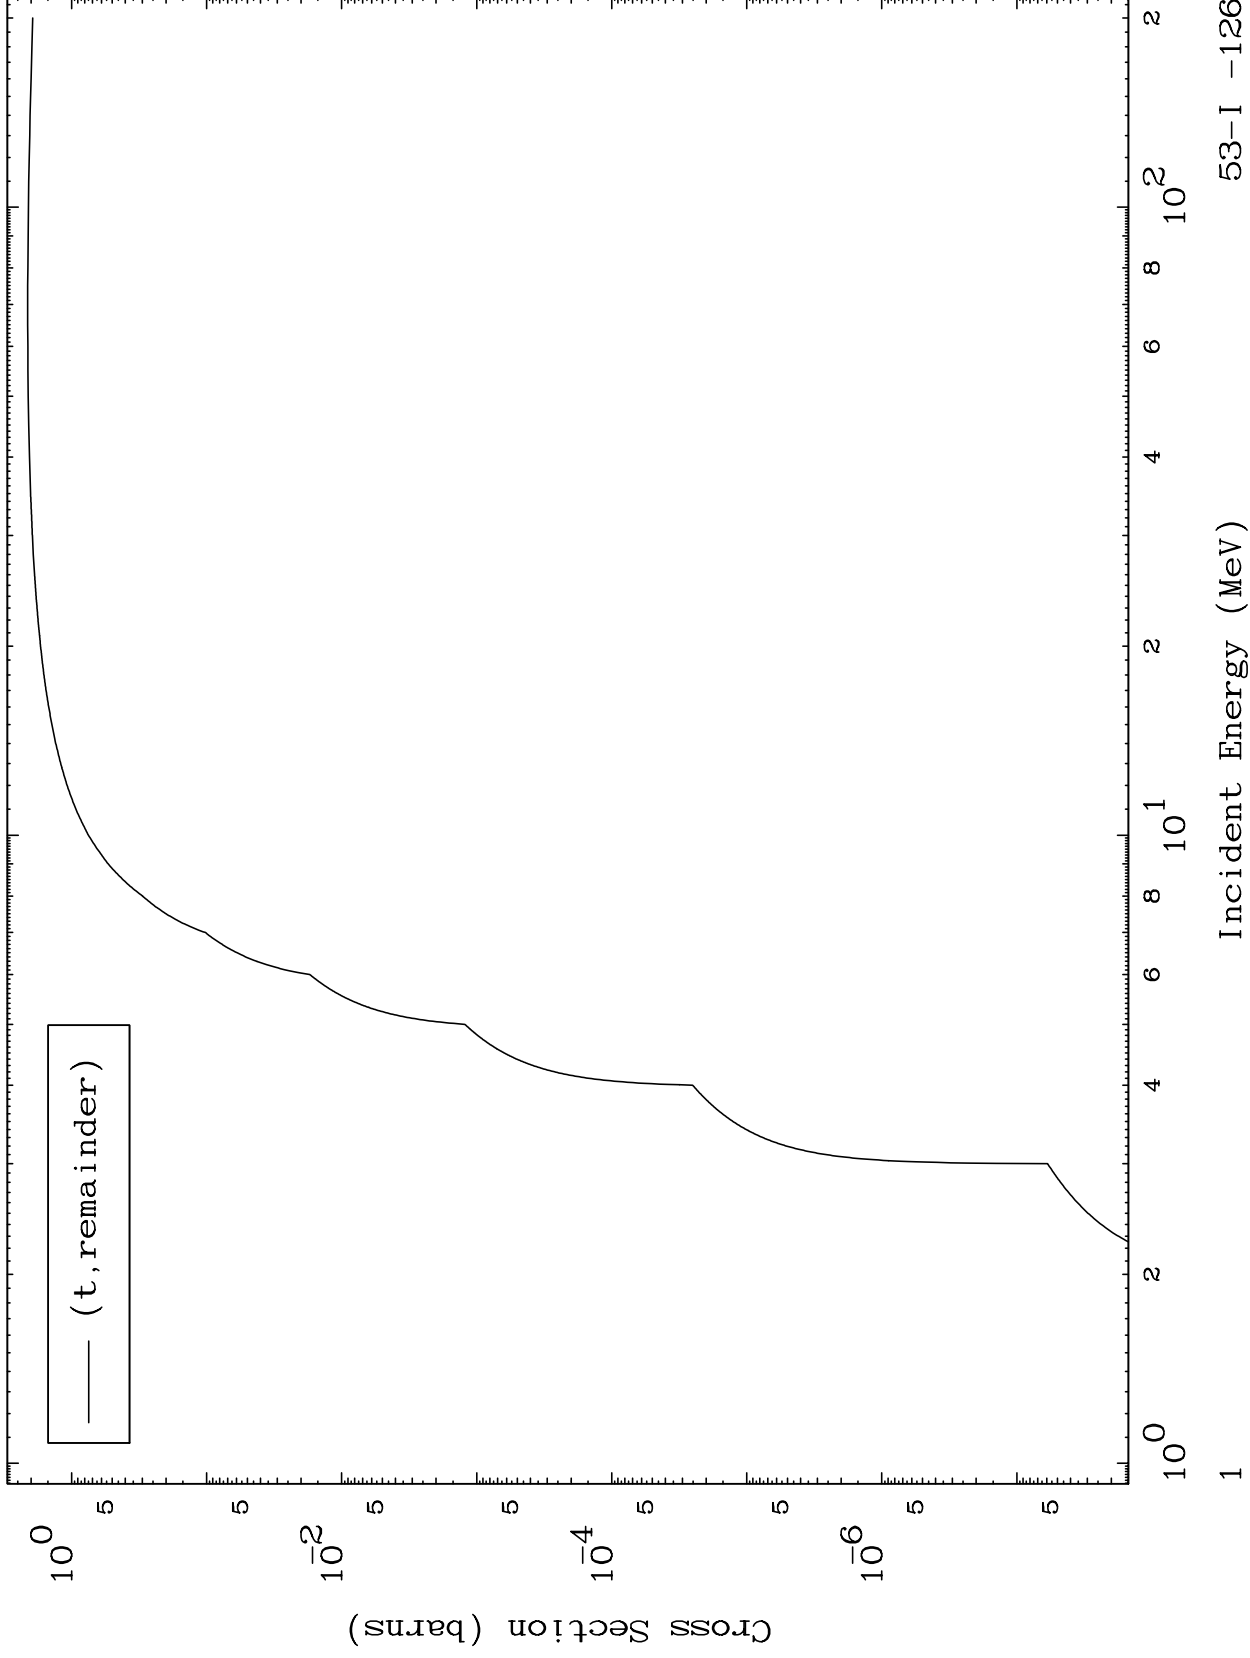

Press Mouse Button to Start

MAT 5322

Triton Major
0 Kelvin Cross Sections

53-I -126

53-I -126