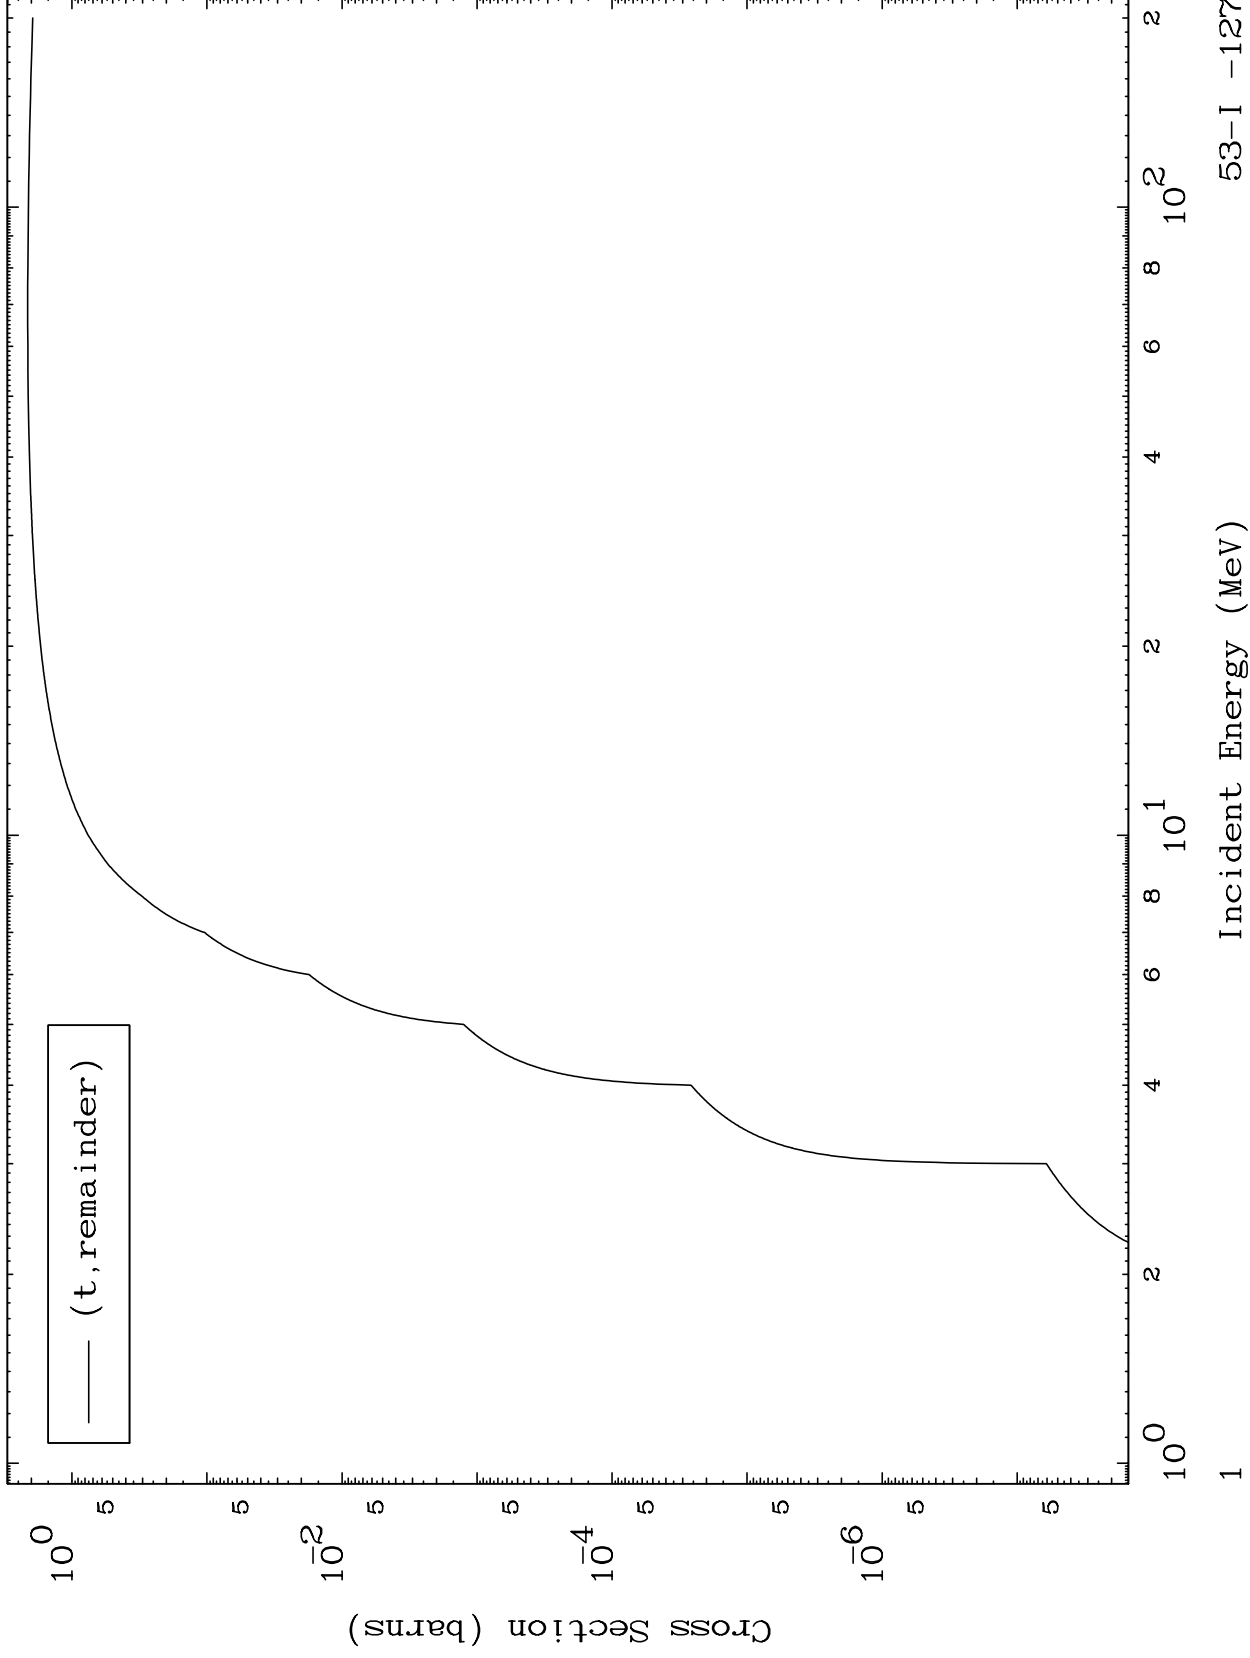

Press Mouse Button to Start

MAT 5325

Triton Major
0 Kelvin Cross Sections

53-I -127

Incident Energy (MeV)

53-I -127