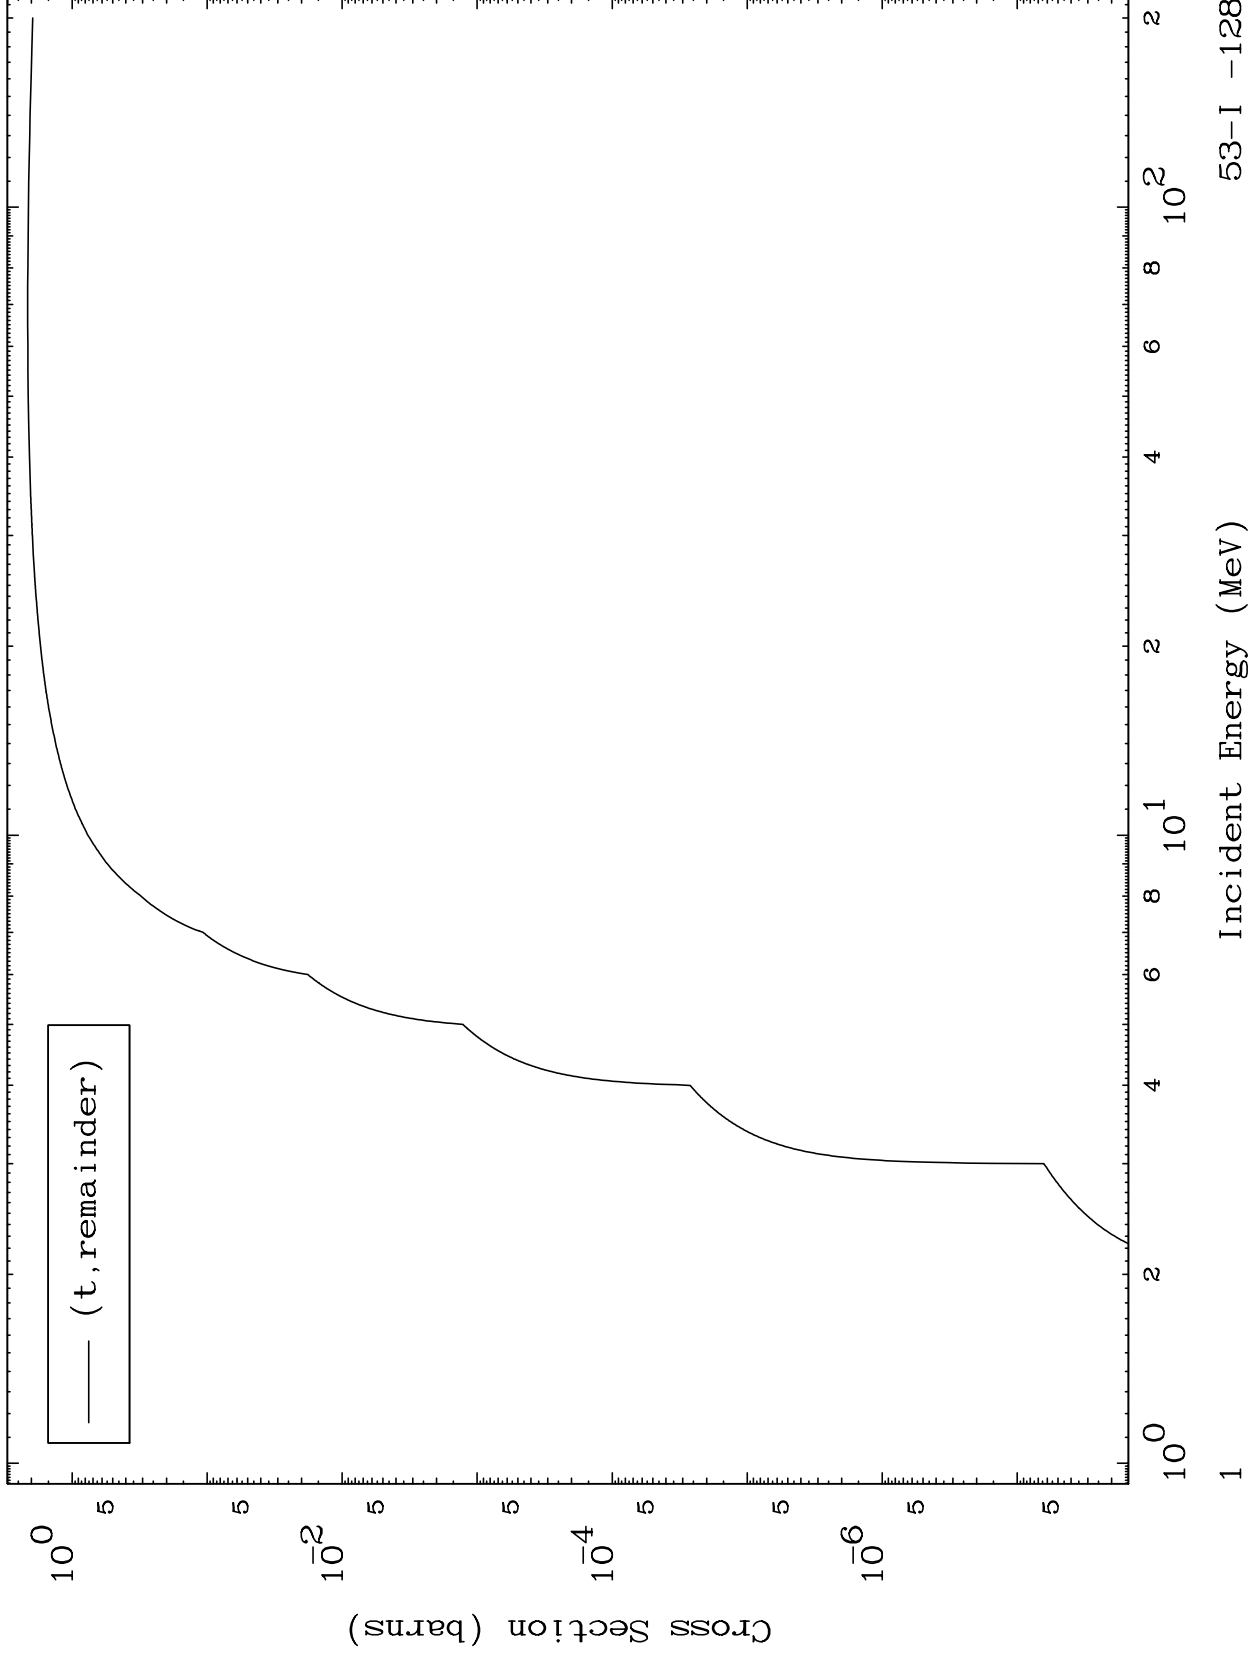

Press Mouse Button to Start

MAT 5328

Triton Major  
0 Kelvin Cross Sections

53-I -128

53-I -128

Incident Energy (MeV)