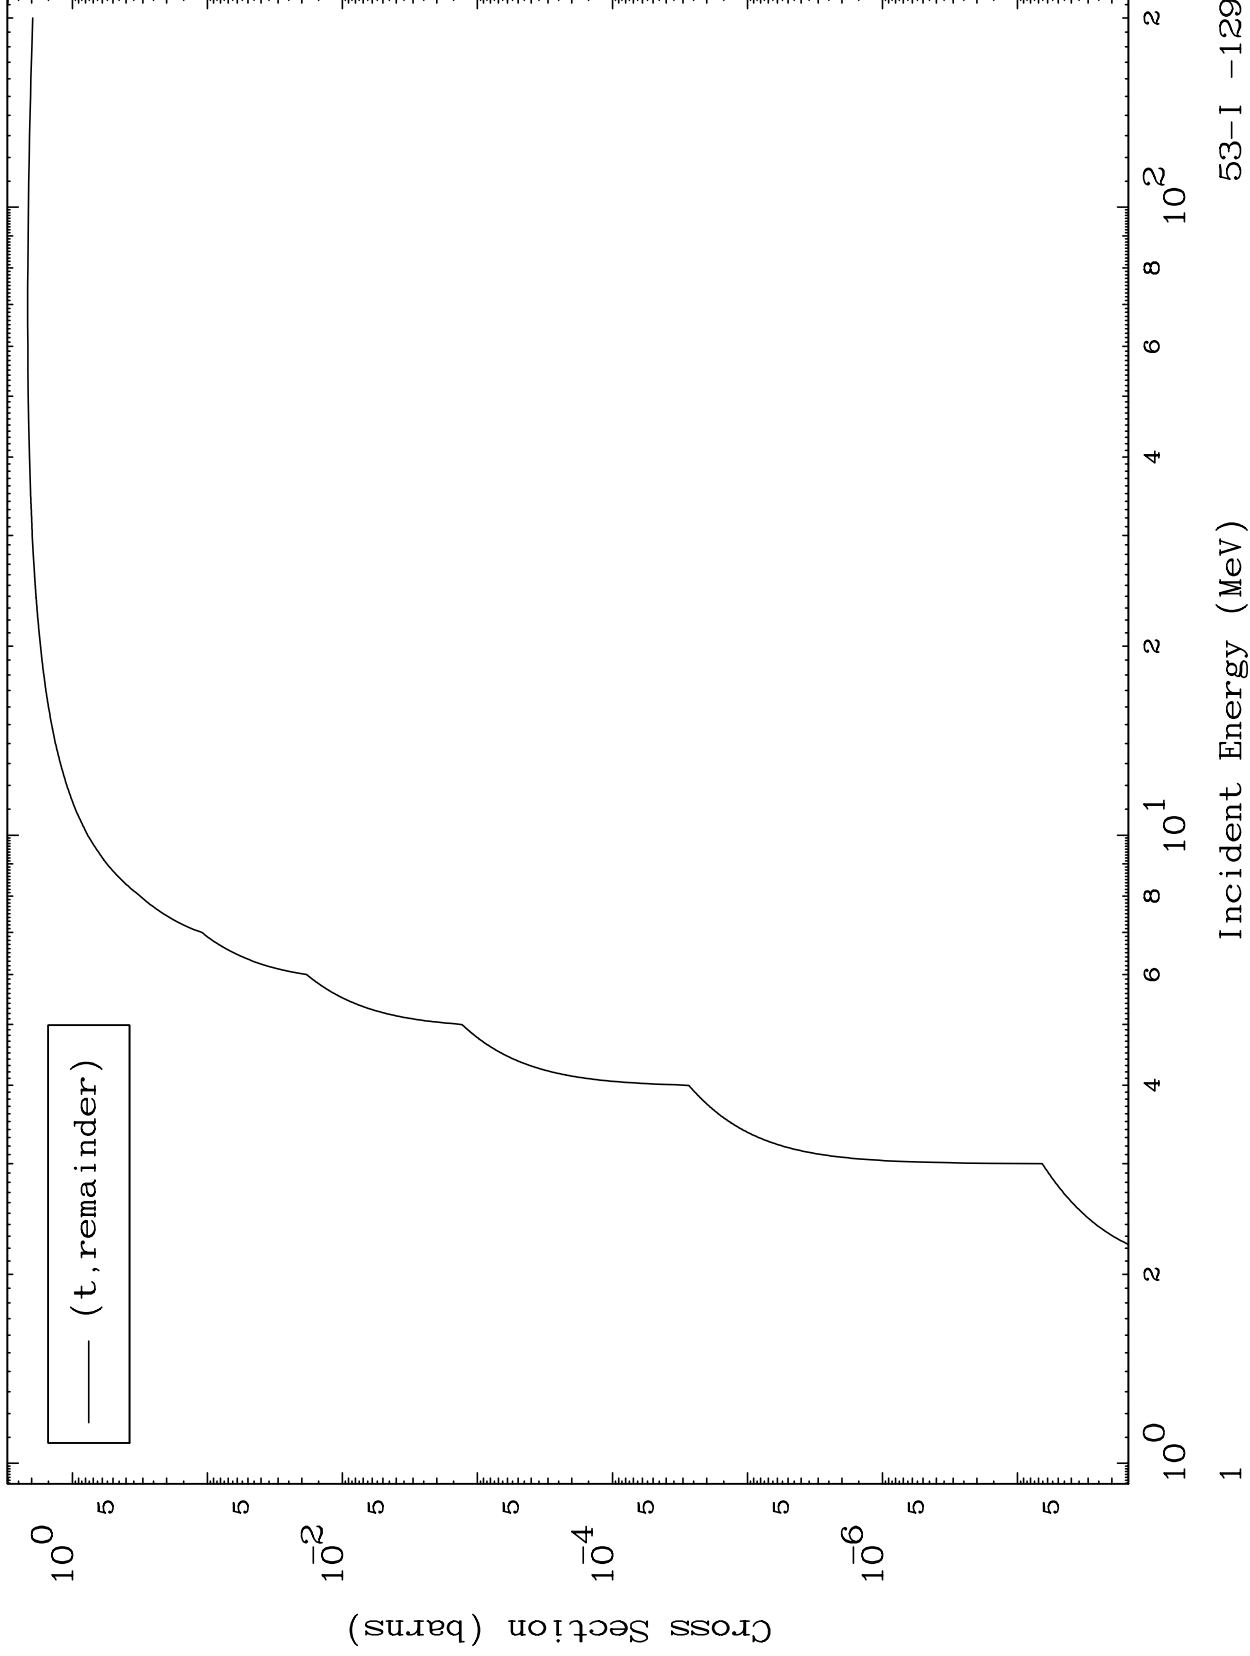

Press Mouse Button to Start

MAT 5331

Triton Major
0 Kelvin Cross Sections

53-I -129

Incident Energy (MeV)

53-I -129