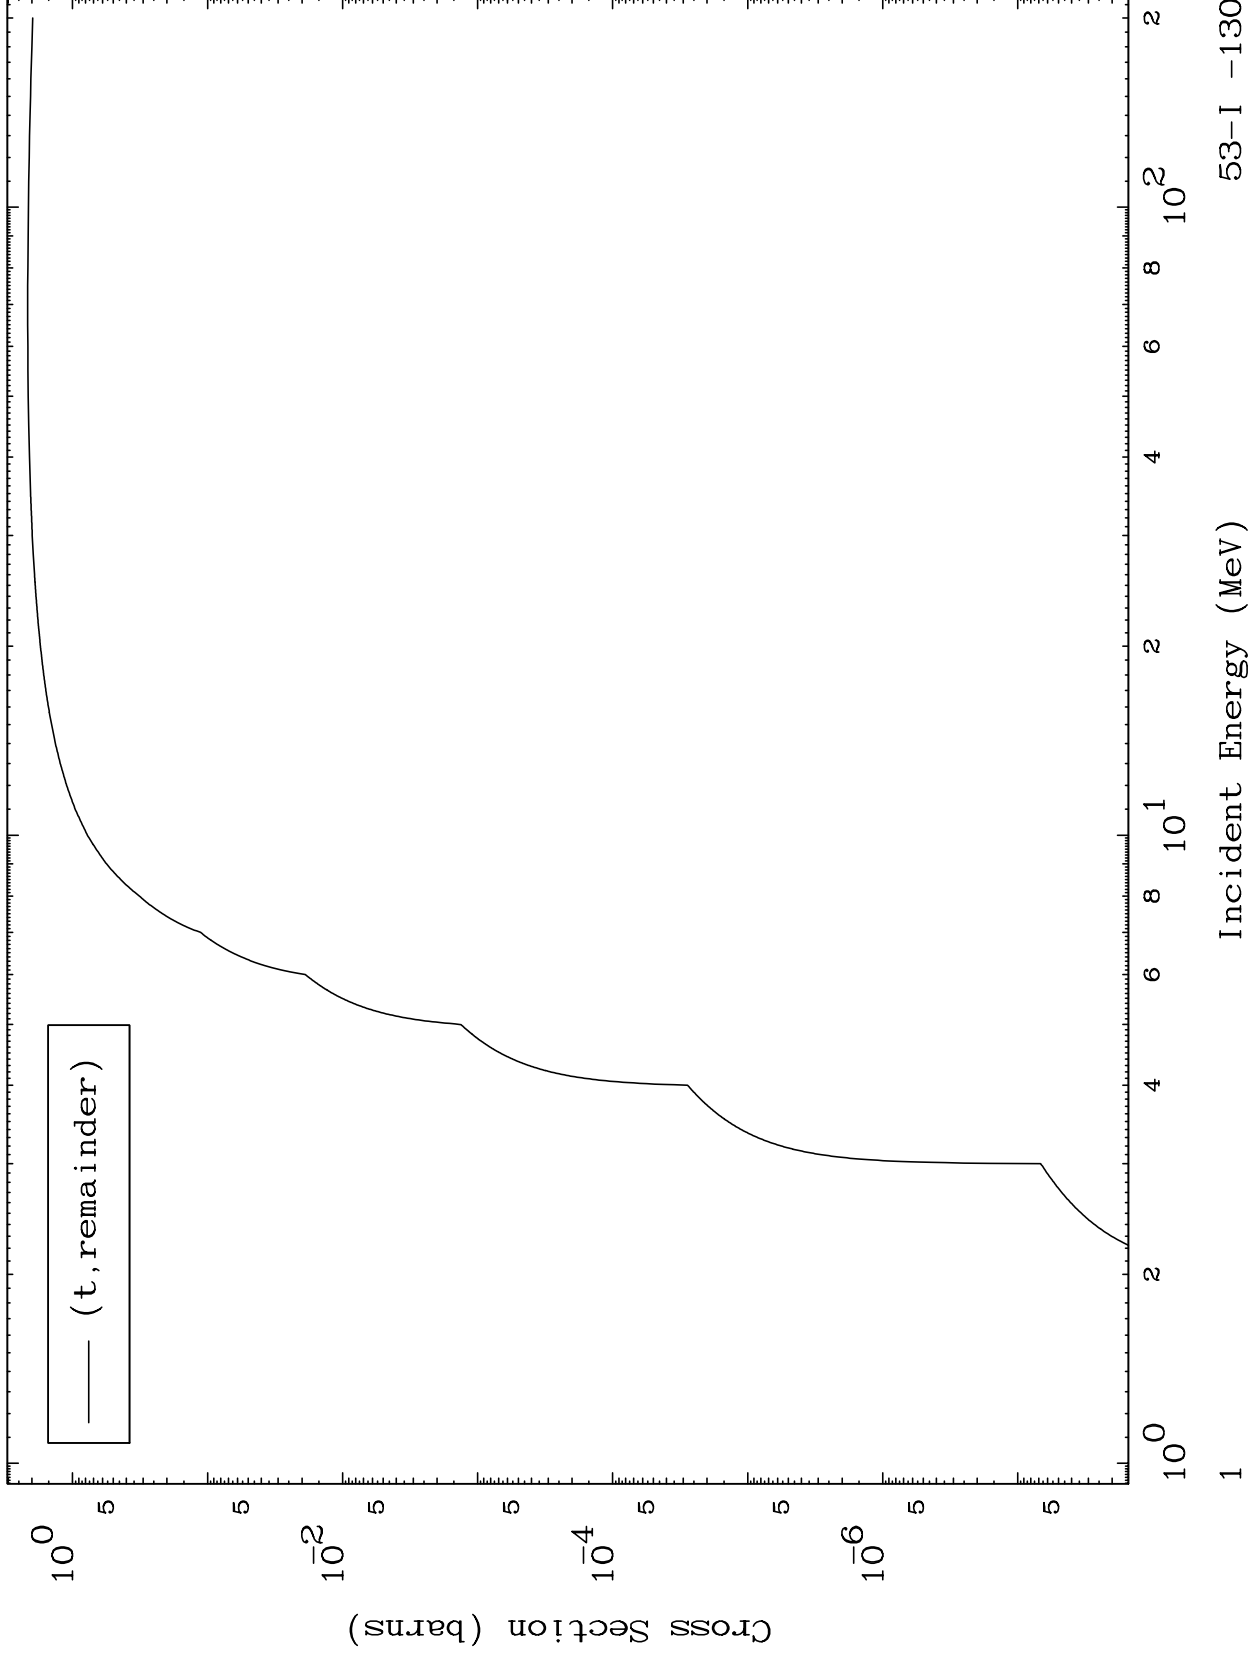

Press Mouse Button to Start

MAT 5334

Triton Major
0 Kelvin Cross Sections

53-I -130

53-I -130