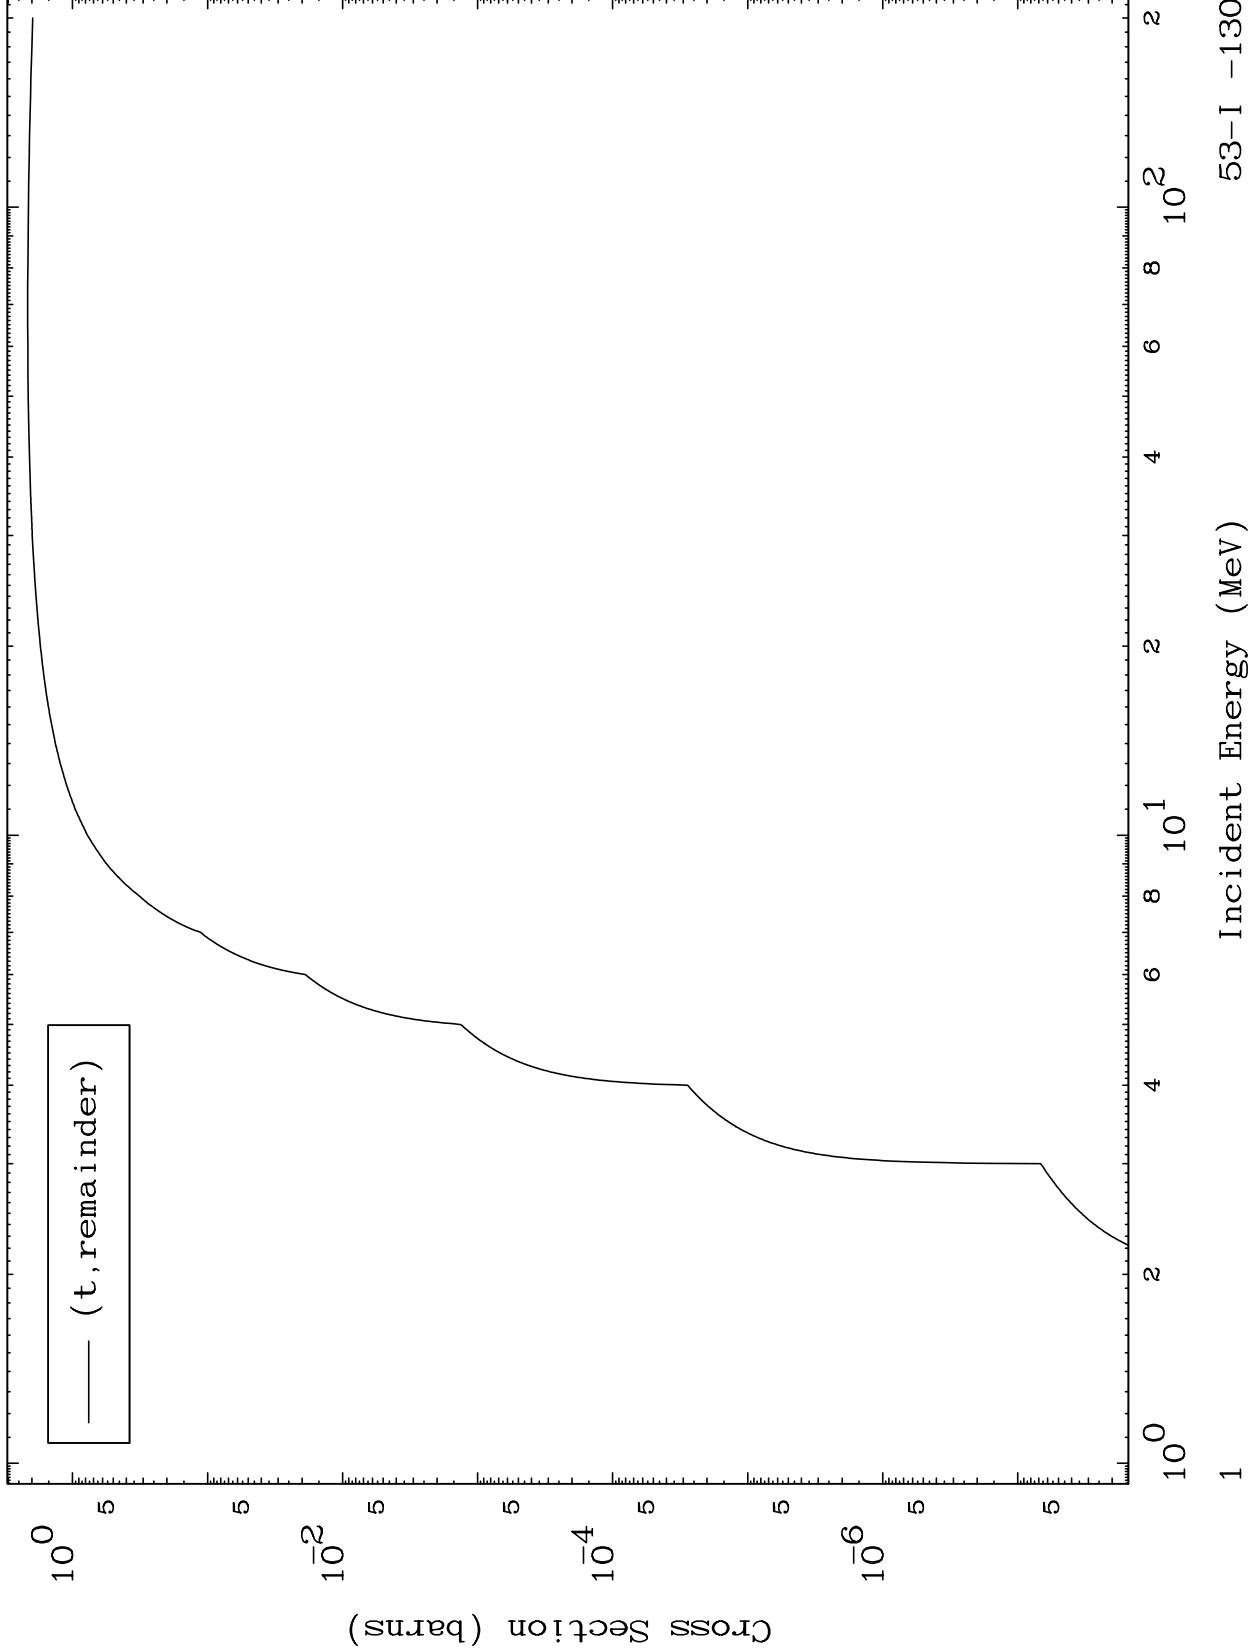

Press Mouse Button to Start

MAT 5335

Triton Major
0 Kelvin Cross Sections

53-I -130

Incident Energy (MeV)

53-I -130