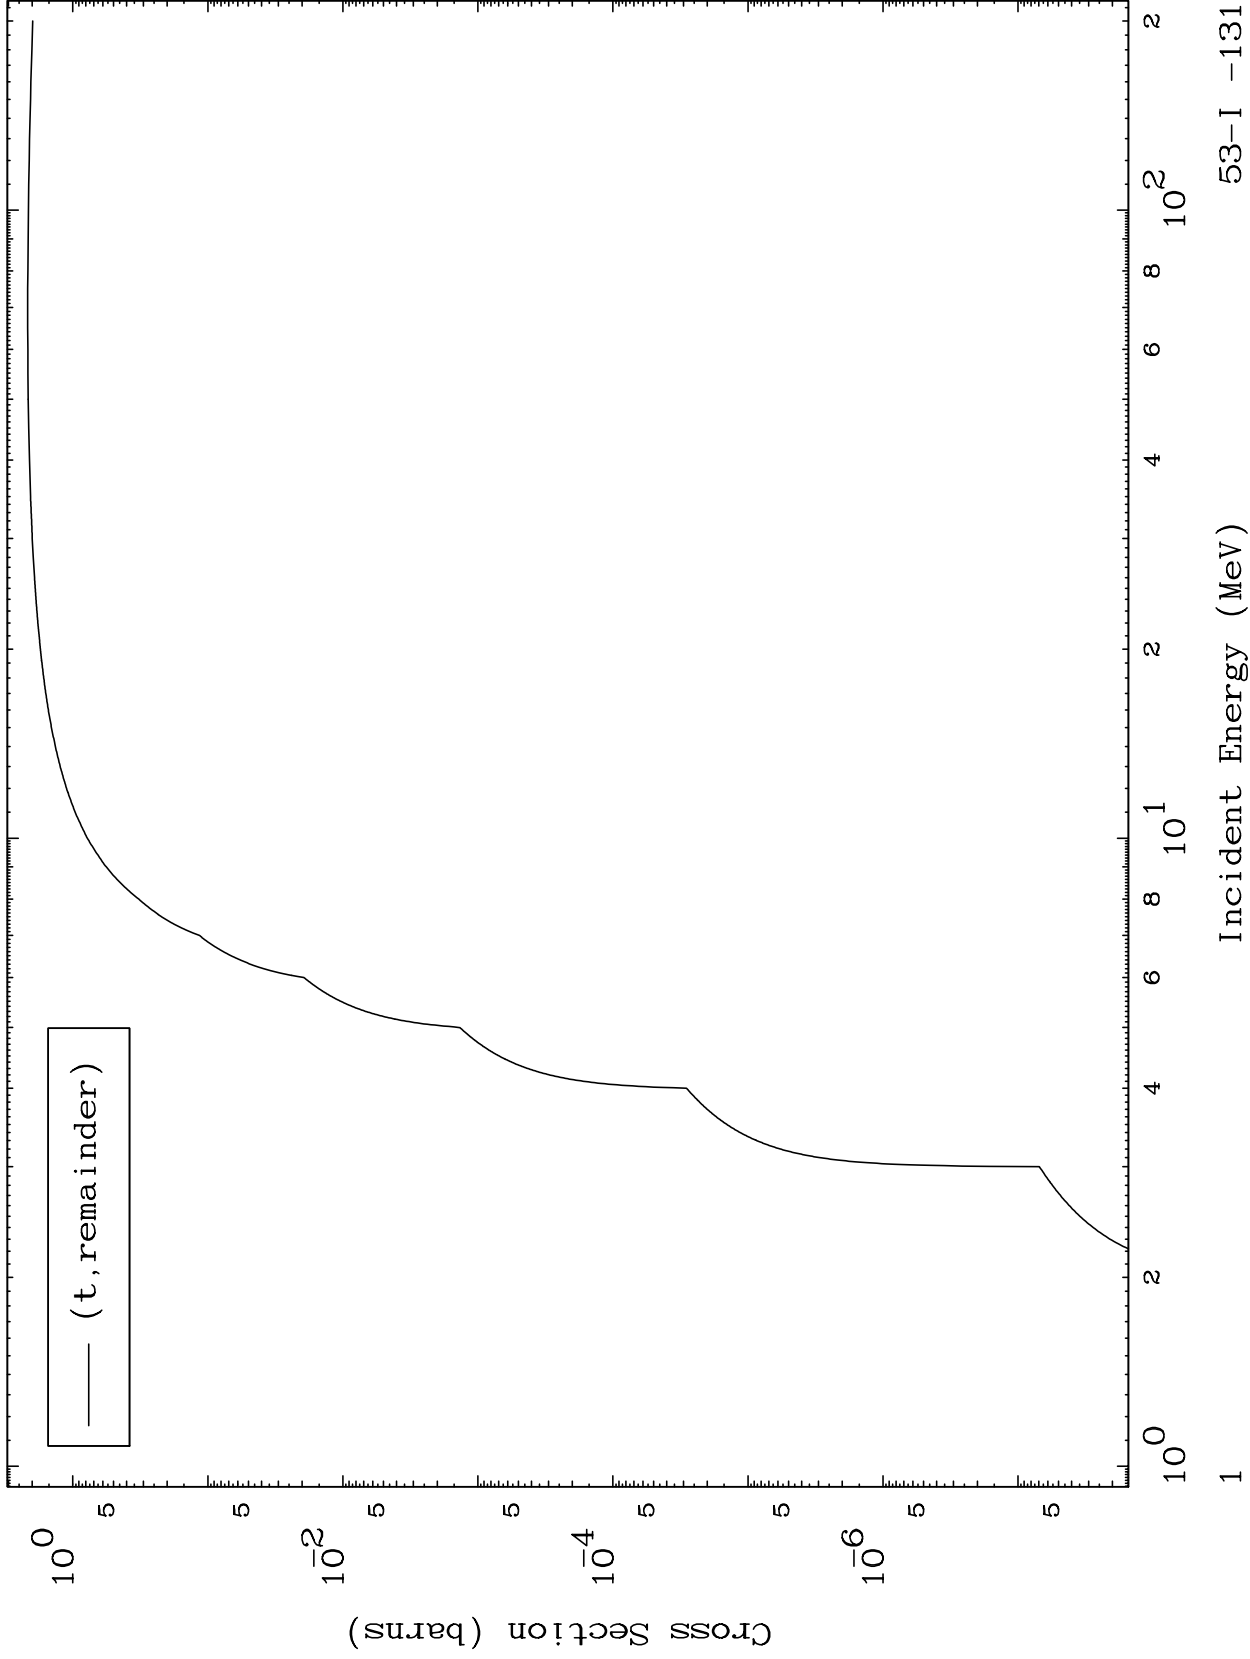

Press Mouse Button to Start

MAT 5337

Triton Major
0 Kelvin Cross Sections

53-I -131

53-I -131