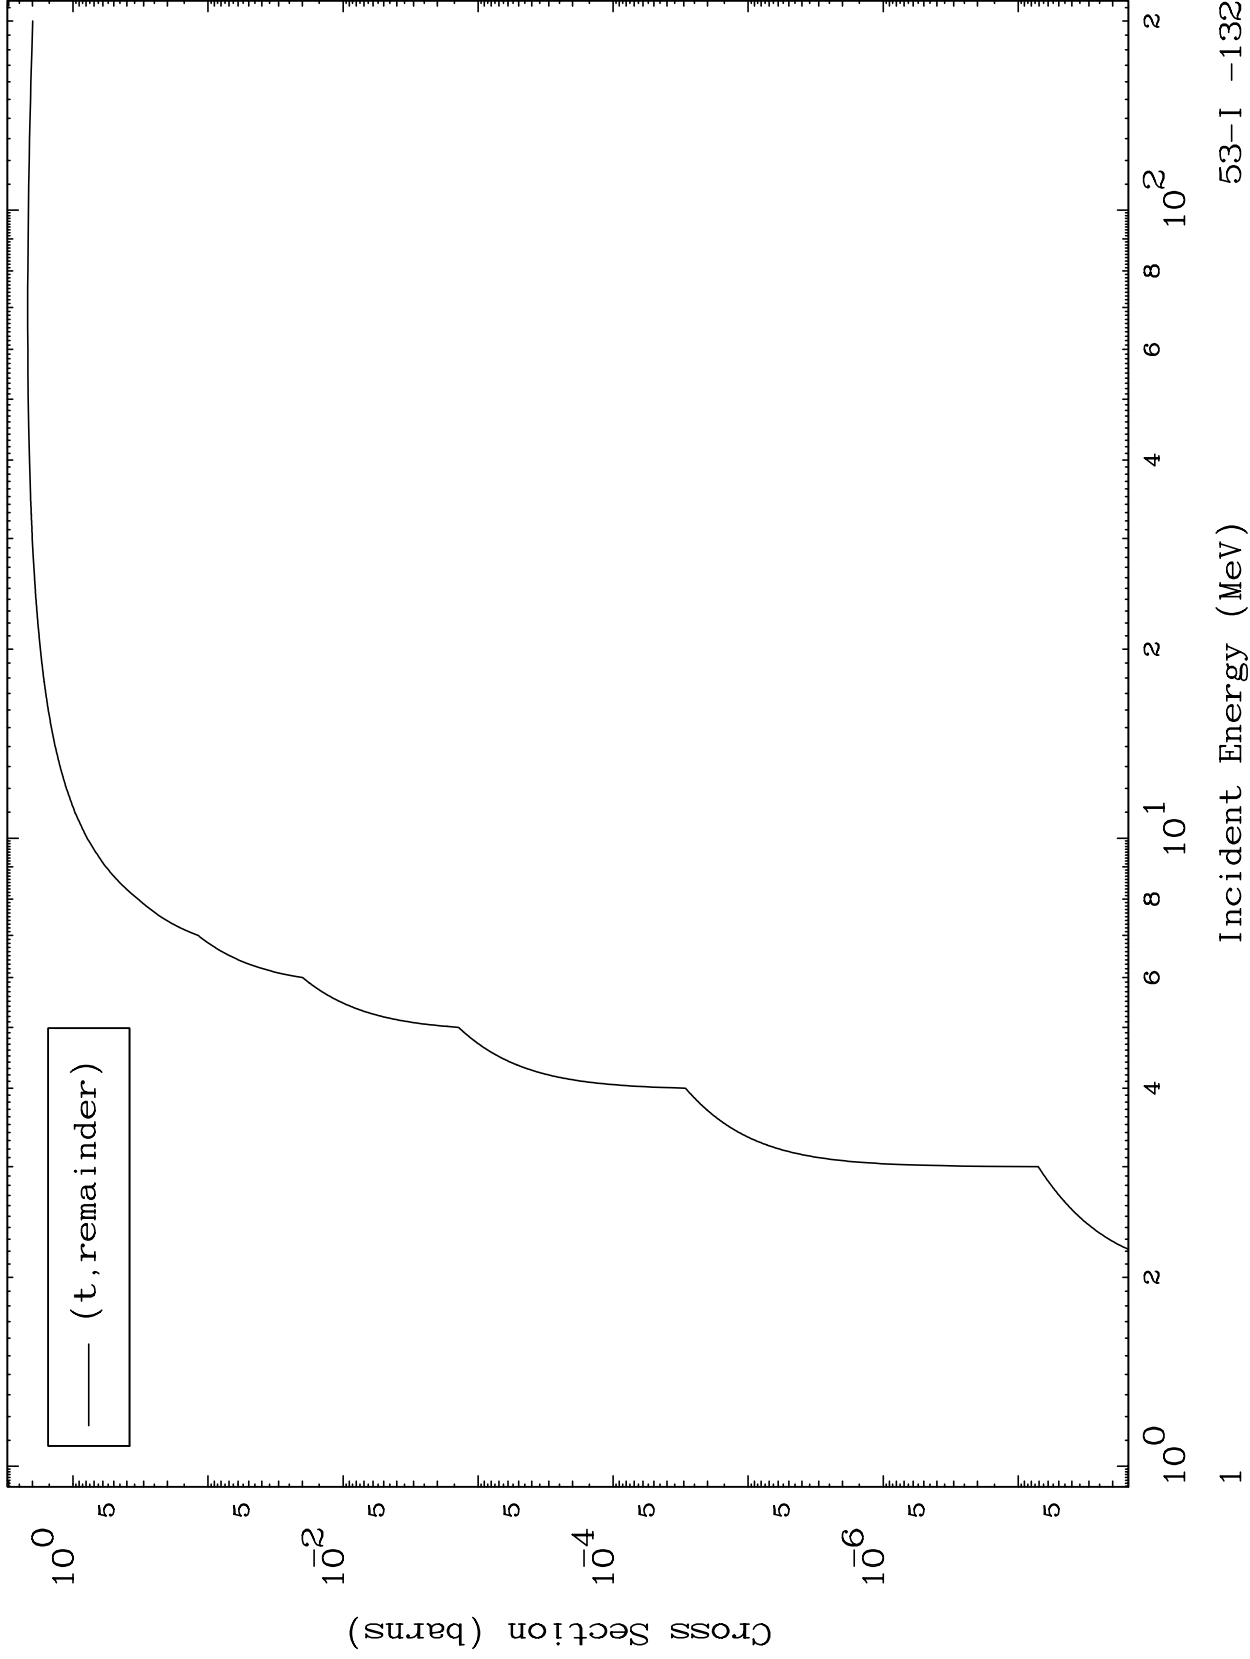

Press Mouse Button to Start

MAT 5341

Triton Major  
0 Kelvin Cross Sections

53-I -132

53-I -132

Incident Energy (MeV)