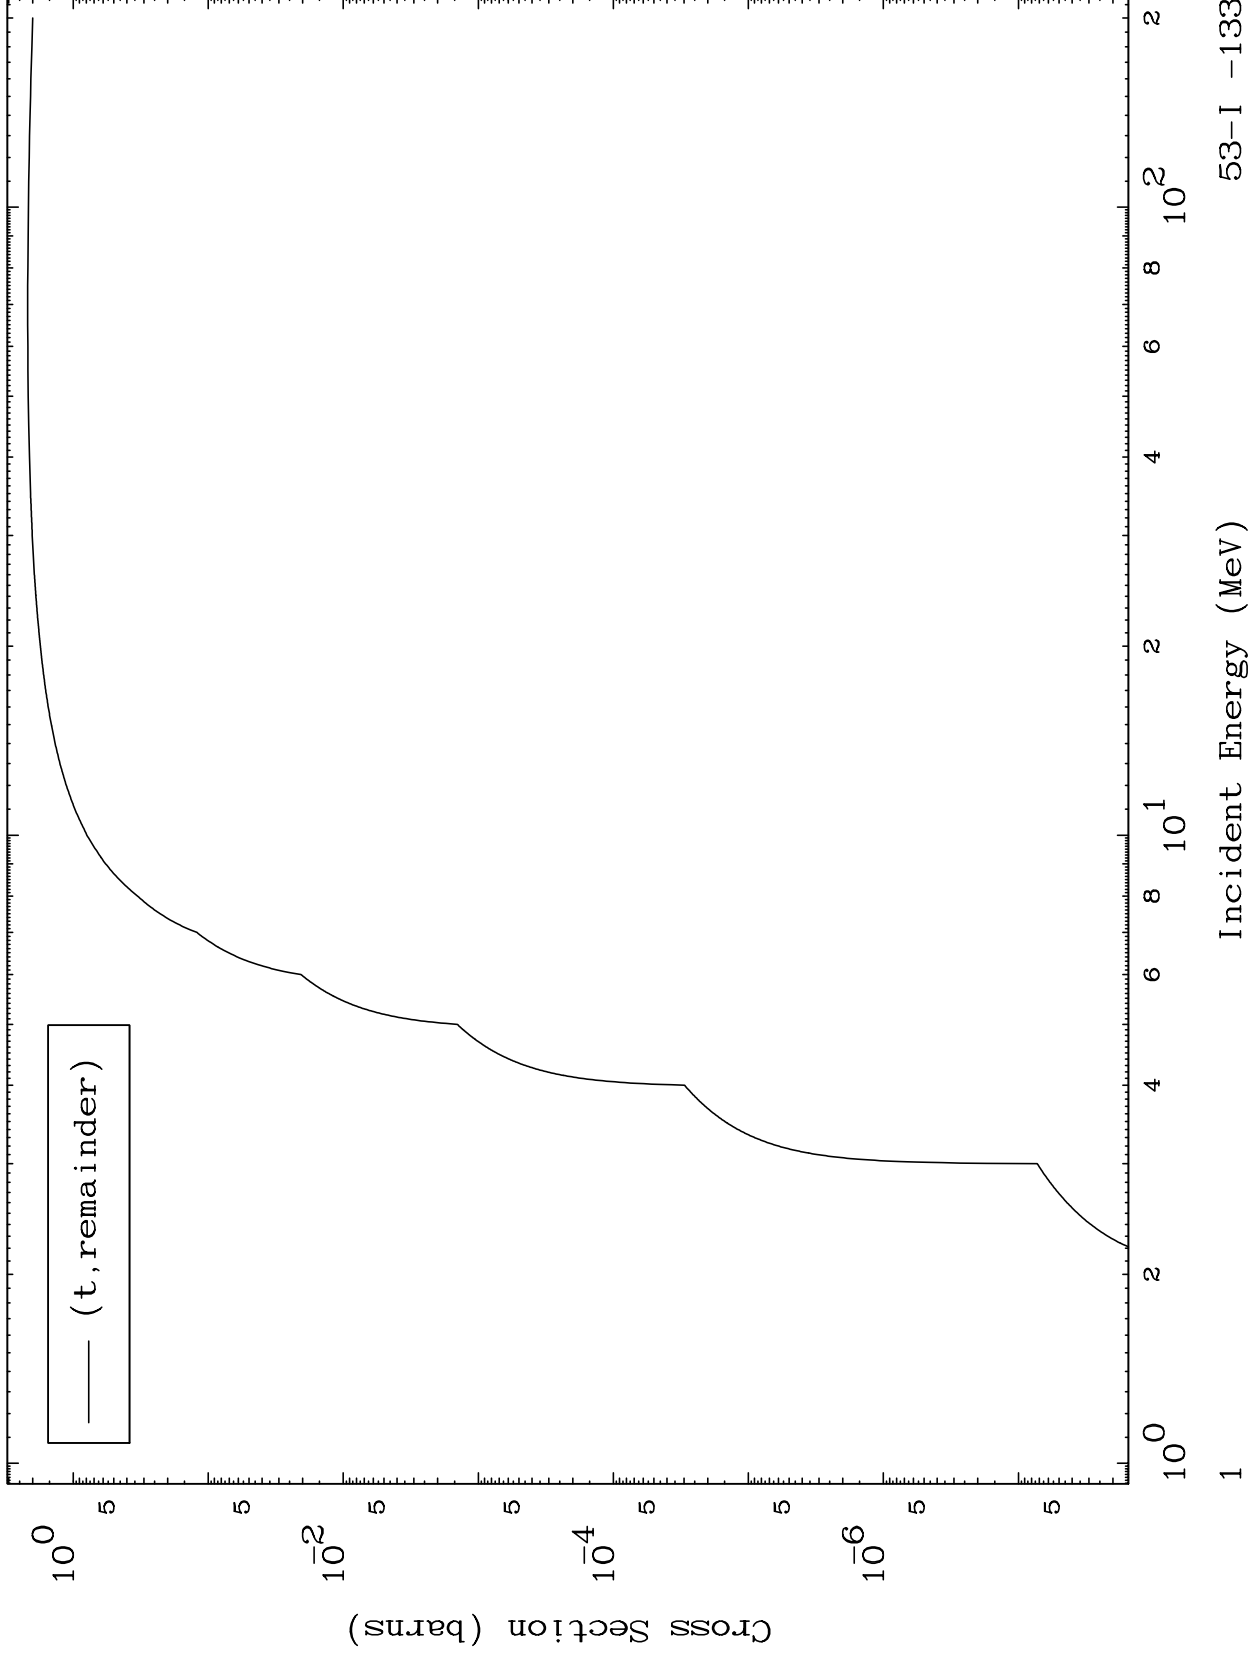

Press Mouse Button to Start

MAT 5343

Triton Major  
0 Kelvin Cross Sections

53-I -133

53-I -133