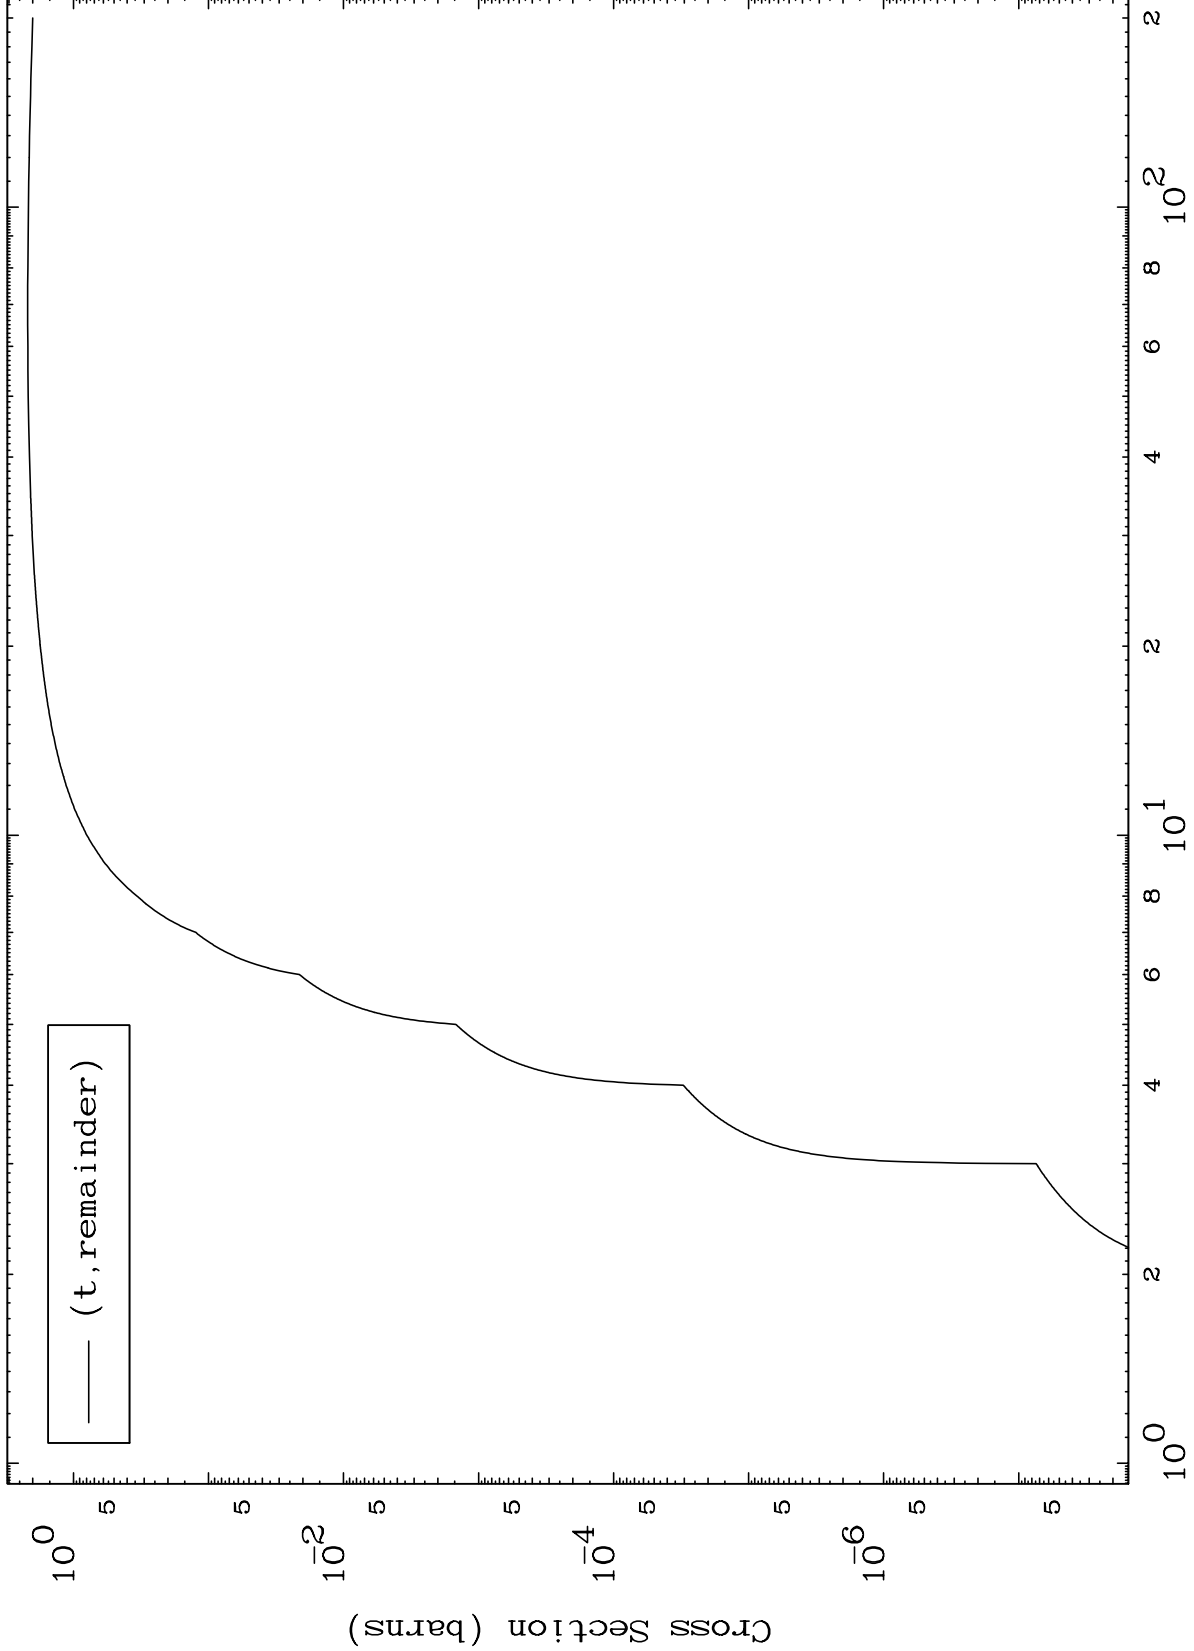

Press Mouse Button to Start

MAT 5346

Triton Major

53-I -134

0 Kelvin Cross Sections

Incident Energy (MeV)

53-I -134