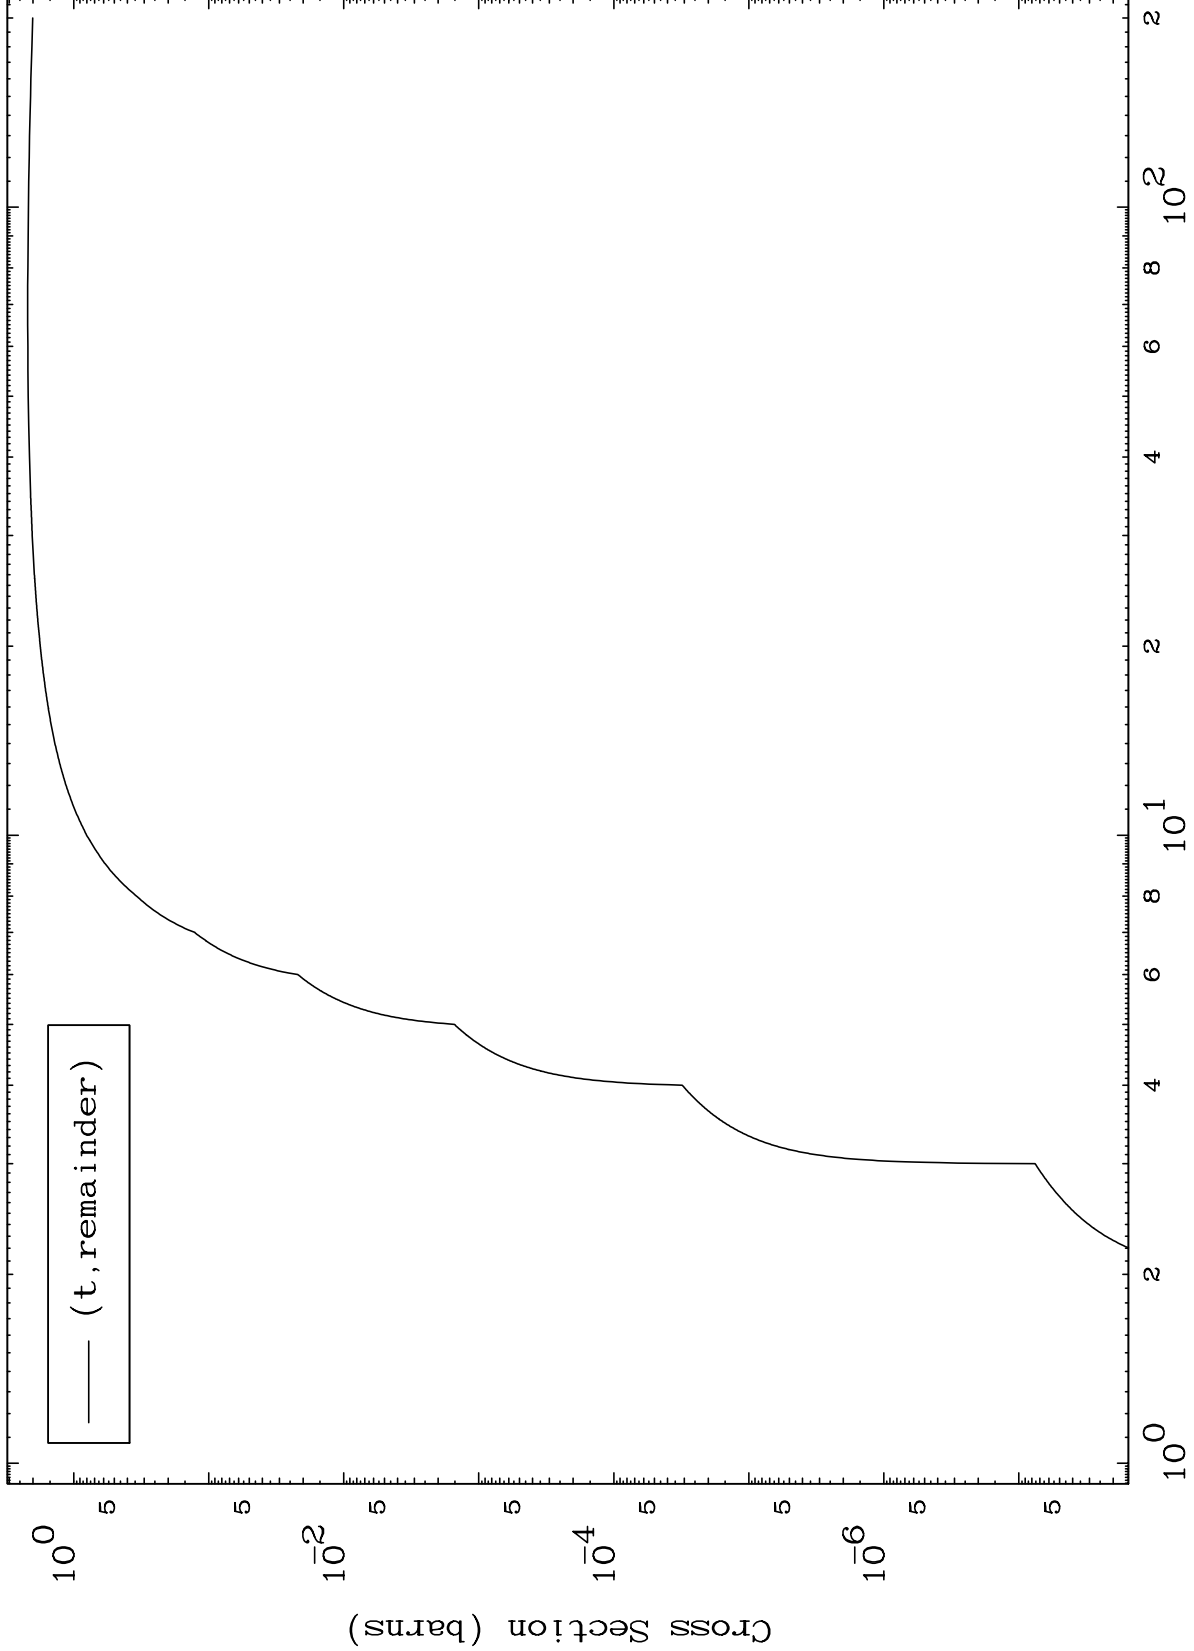

Press Mouse Button to Start

MAT 5349

Triton Major

53-I -135

0 Kelvin Cross Sections

Incident Energy (MeV)

53-I -135