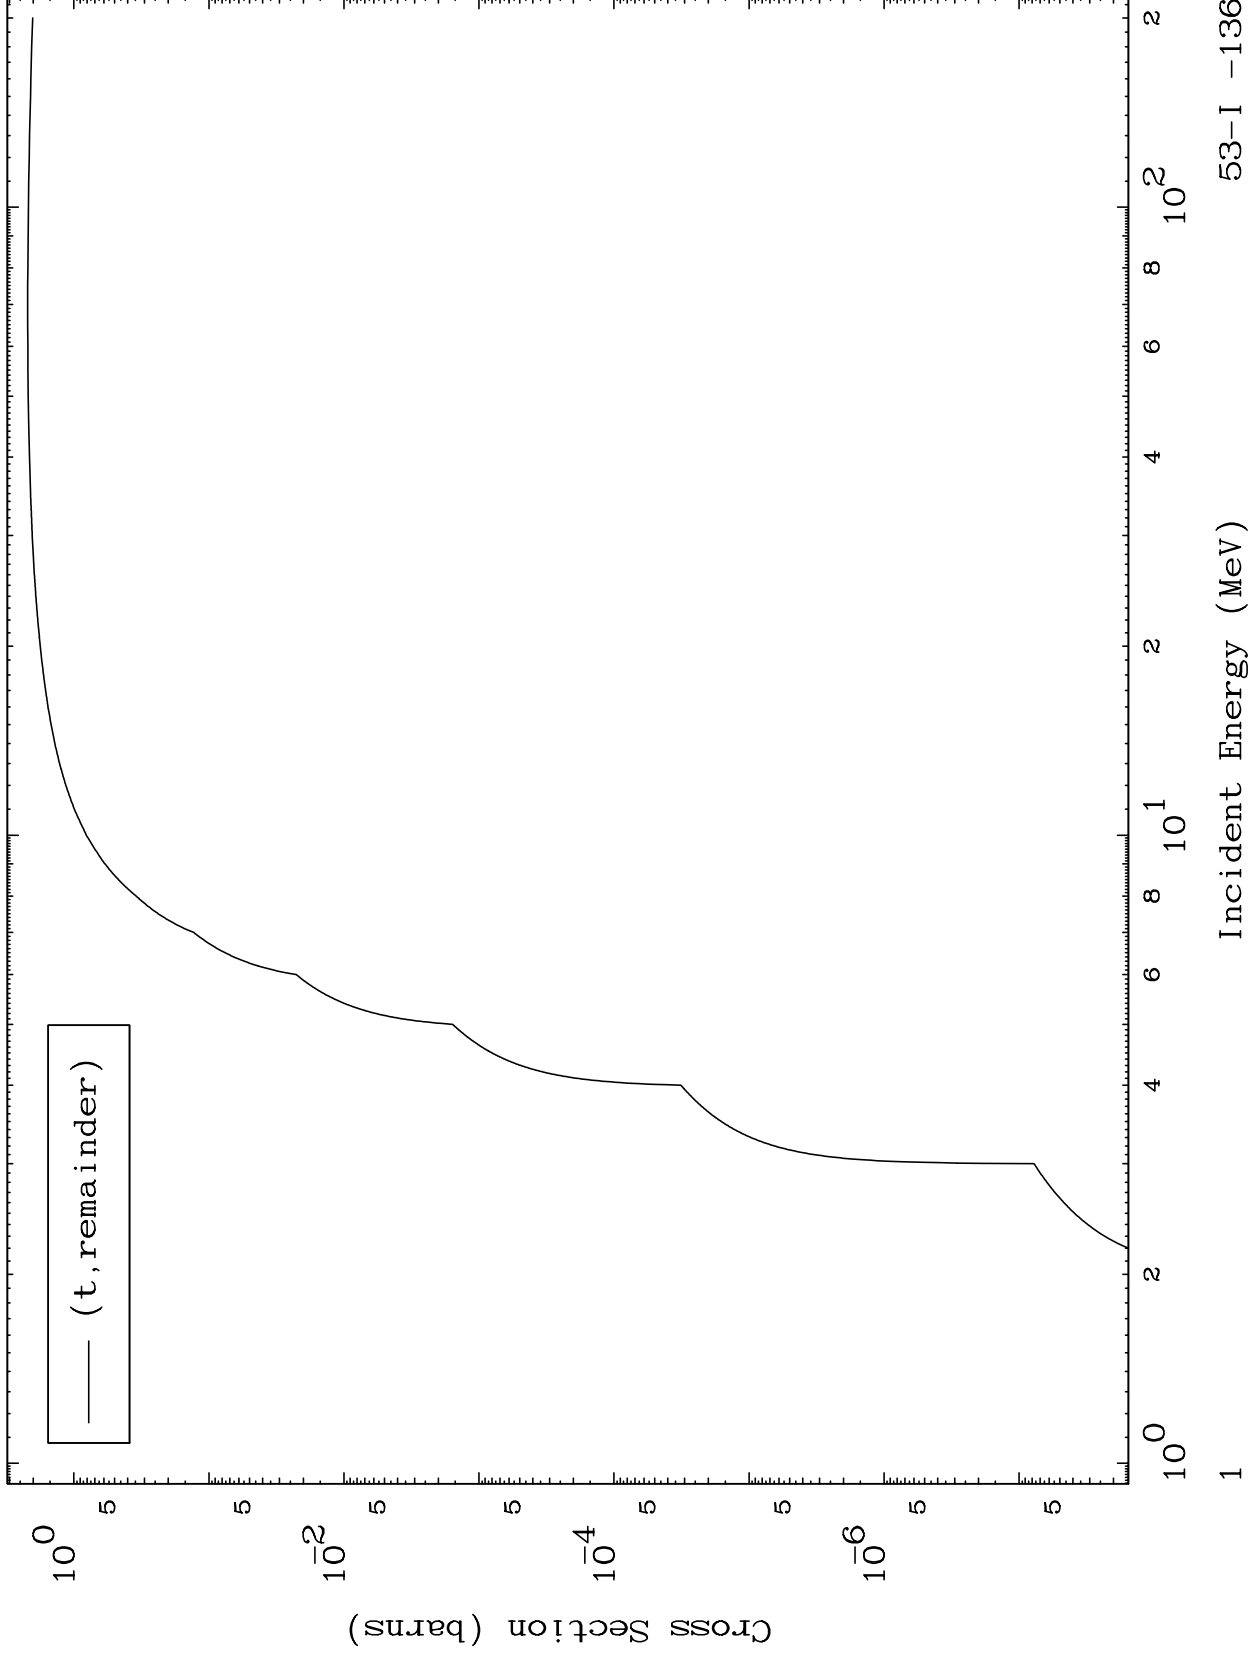

Press Mouse Button to Start

MAT 5353

Triton Major
0 Kelvin Cross Sections

53-I -136

53-I -136