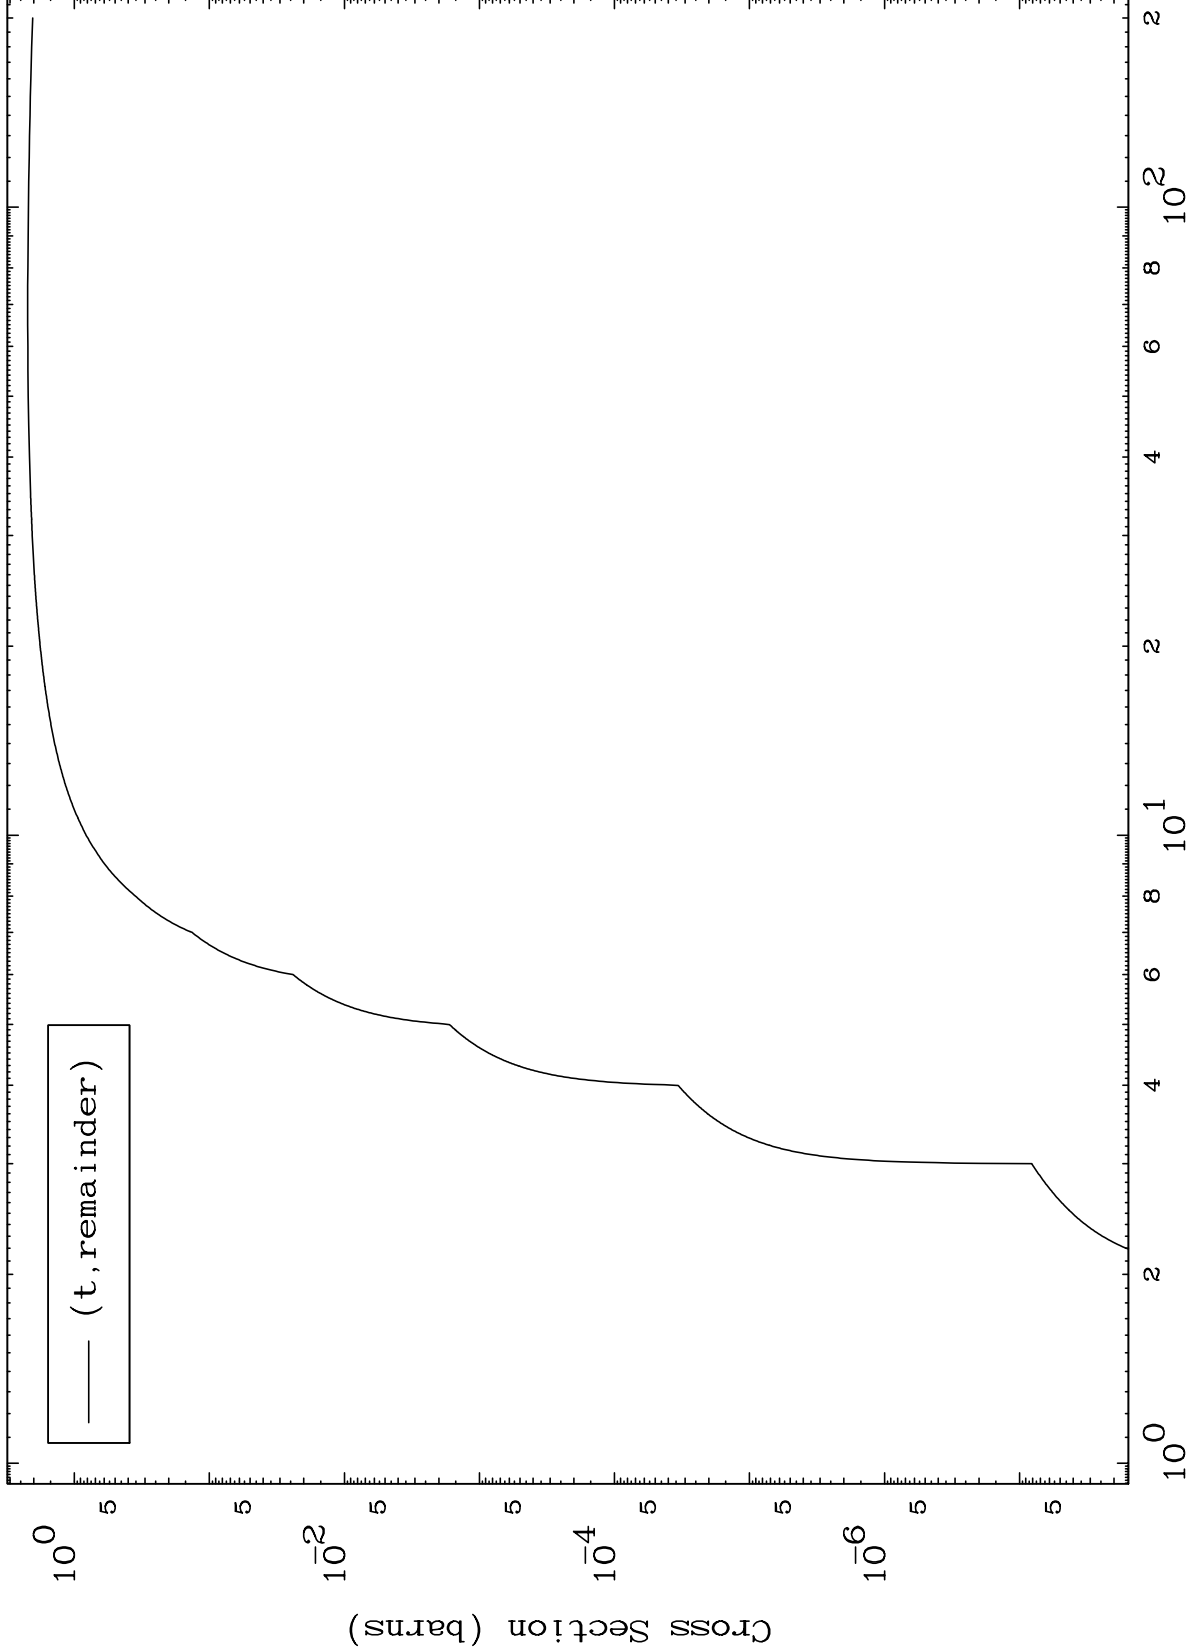

Press Mouse Button to Start

MAT 5358

Triton Major

53-I -138

0 Kelvin Cross Sections

Incident Energy (MeV)

53-I -138