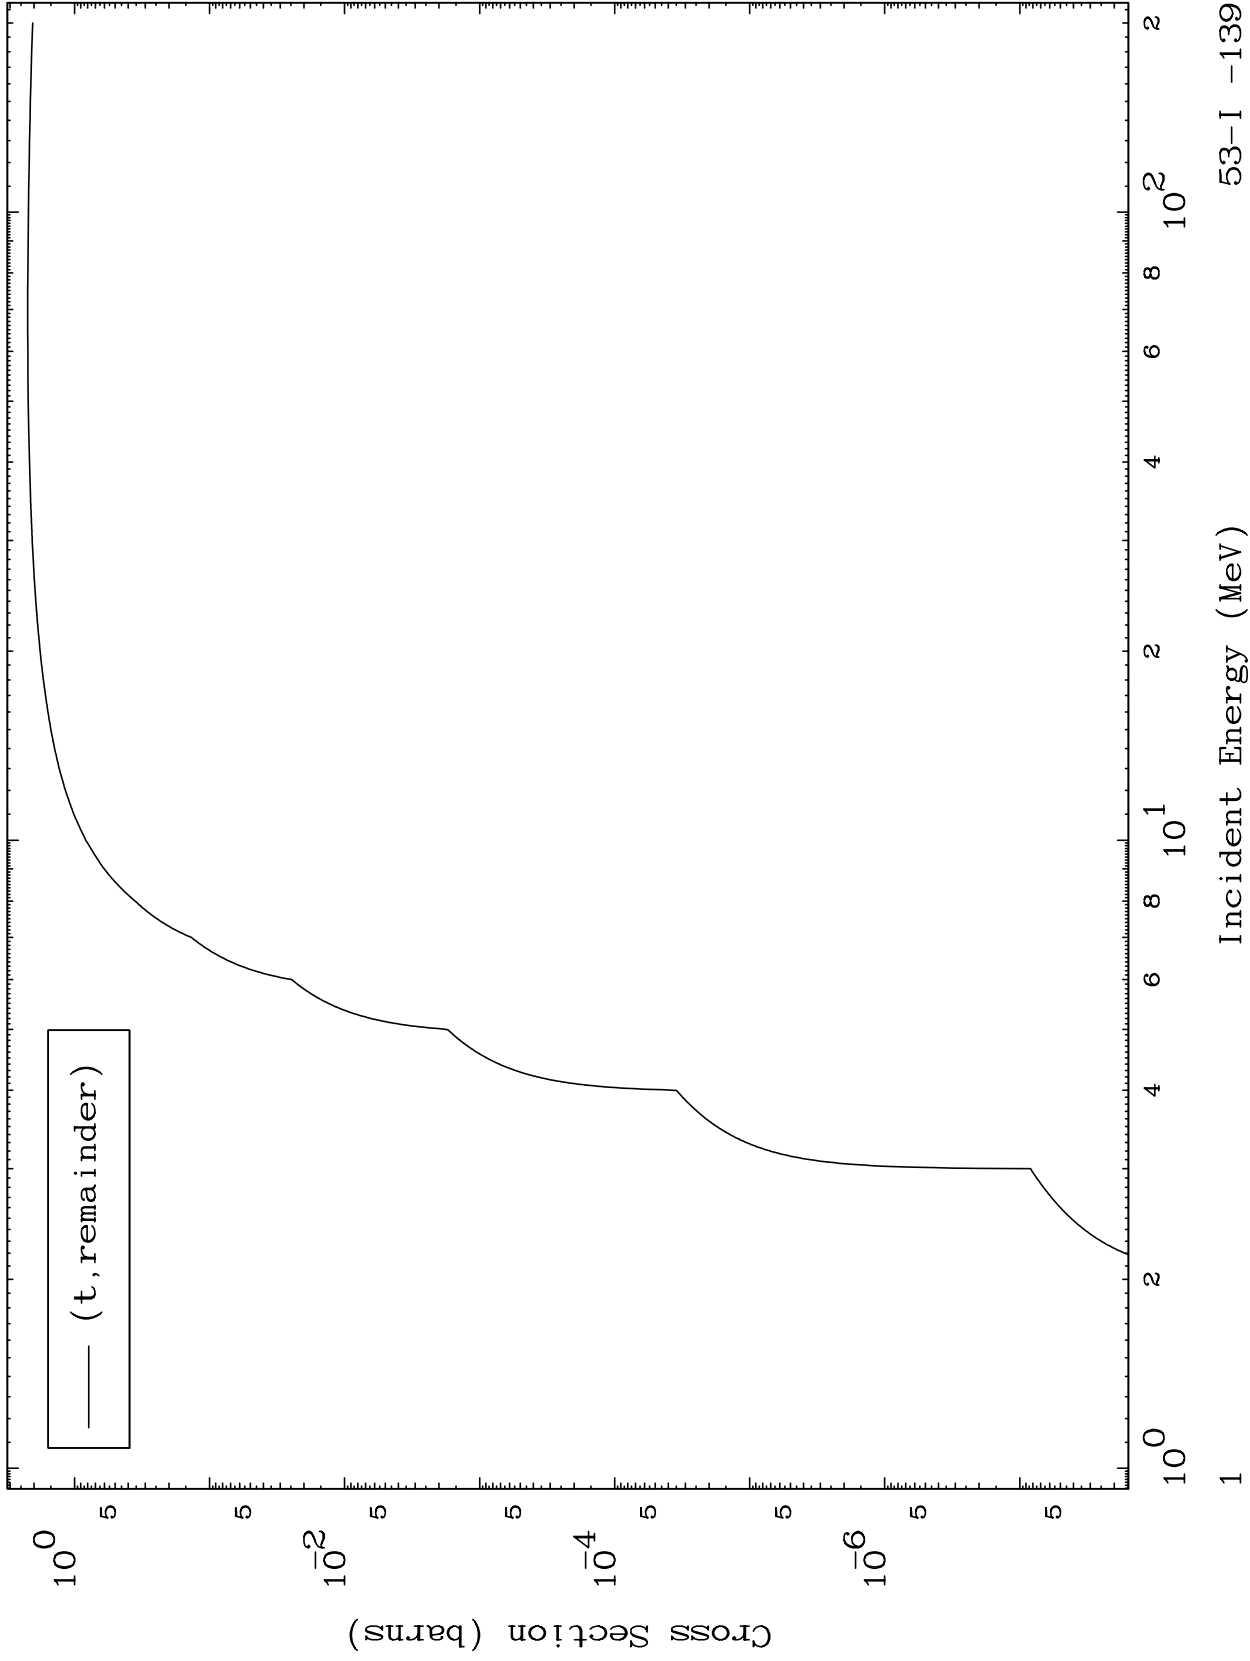

Press Mouse Button to Start

MAT 5361

Triton Major
0 Kelvin Cross Sections

53-I -139

53-I -139