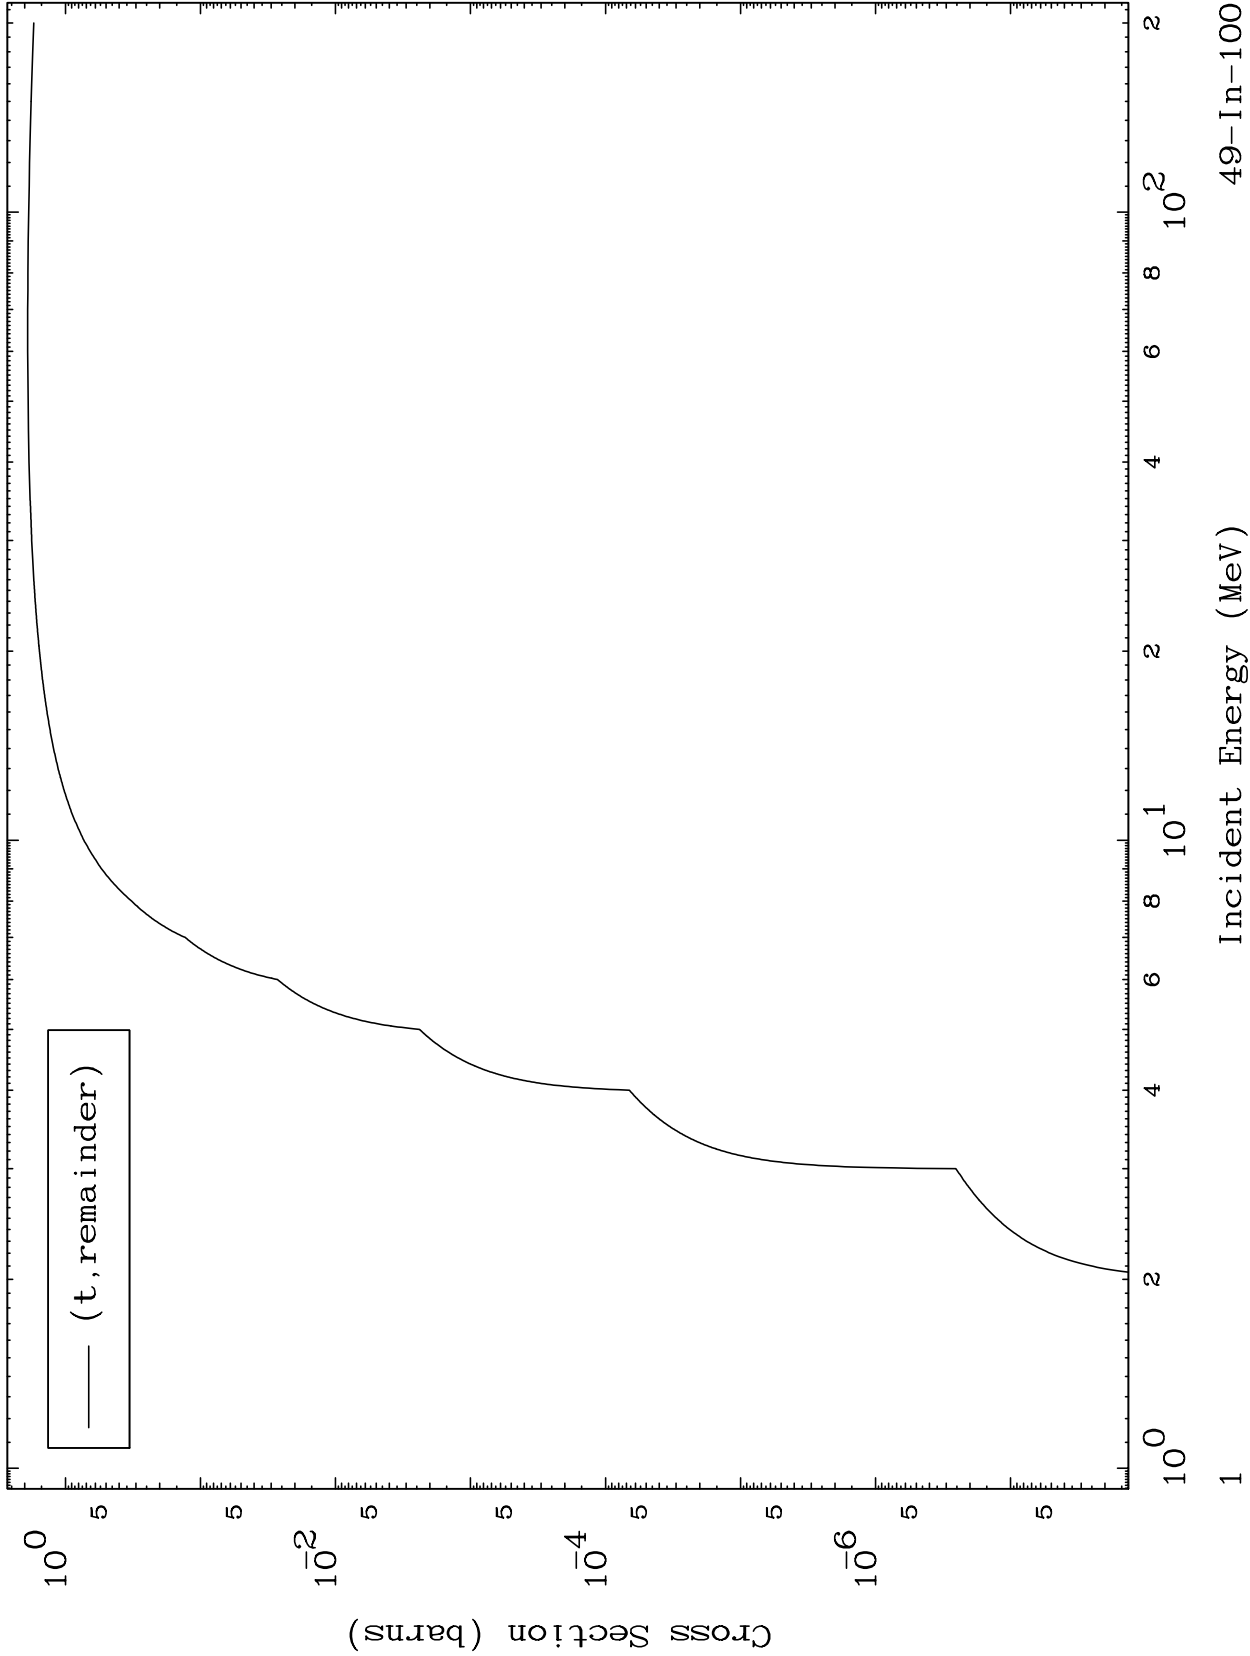

Press Mouse Button to Start

MAT 4886

Triton Major

49-In-100

0 Kelvin Cross Sections

Incident Energy (MeV)

49-In-100