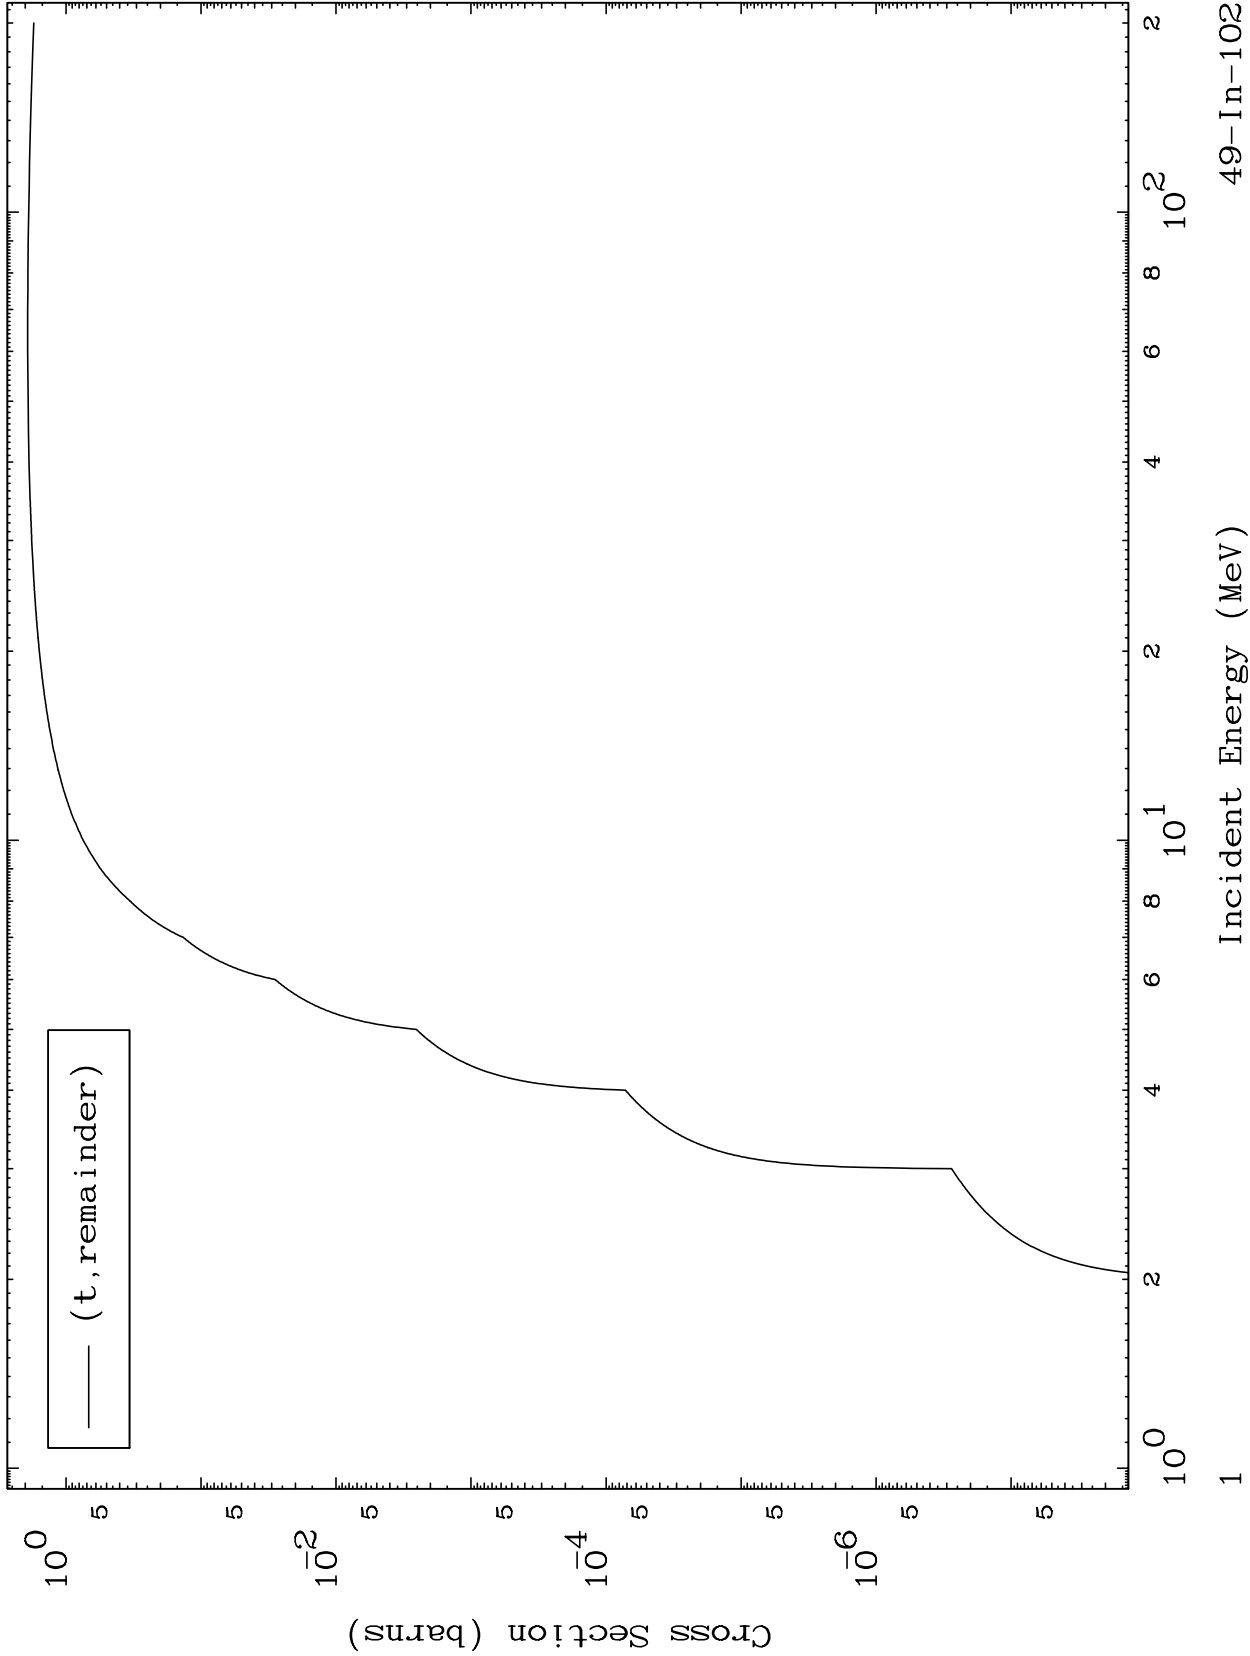

Press Mouse Button to Start

MAT 4892

Triton Major

49-In-102

0 Kelvin Cross Sections

Incident Energy (MeV)

49-In-102