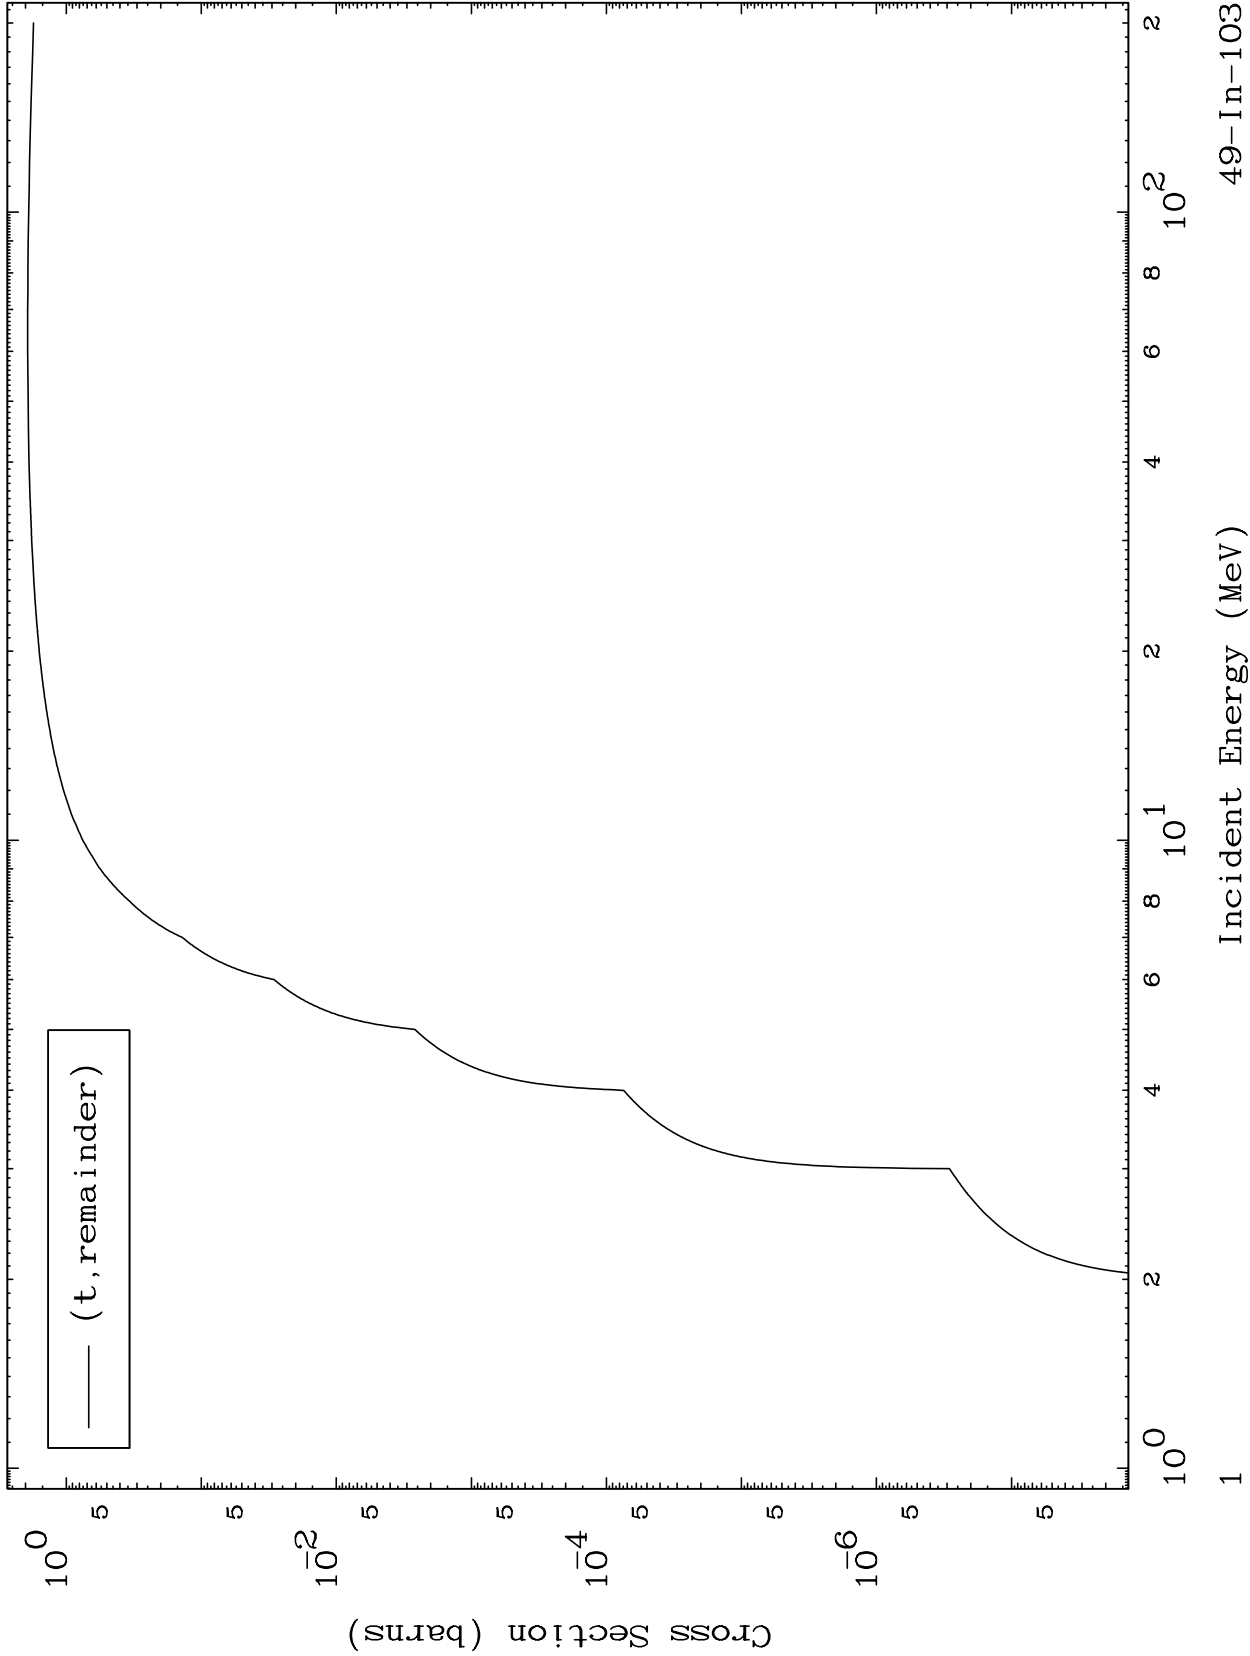

Press Mouse Button to Start

MAT 4895

Triton Major

49-In-103

0 Kelvin Cross Sections

Incident Energy (MeV)

49-In-103