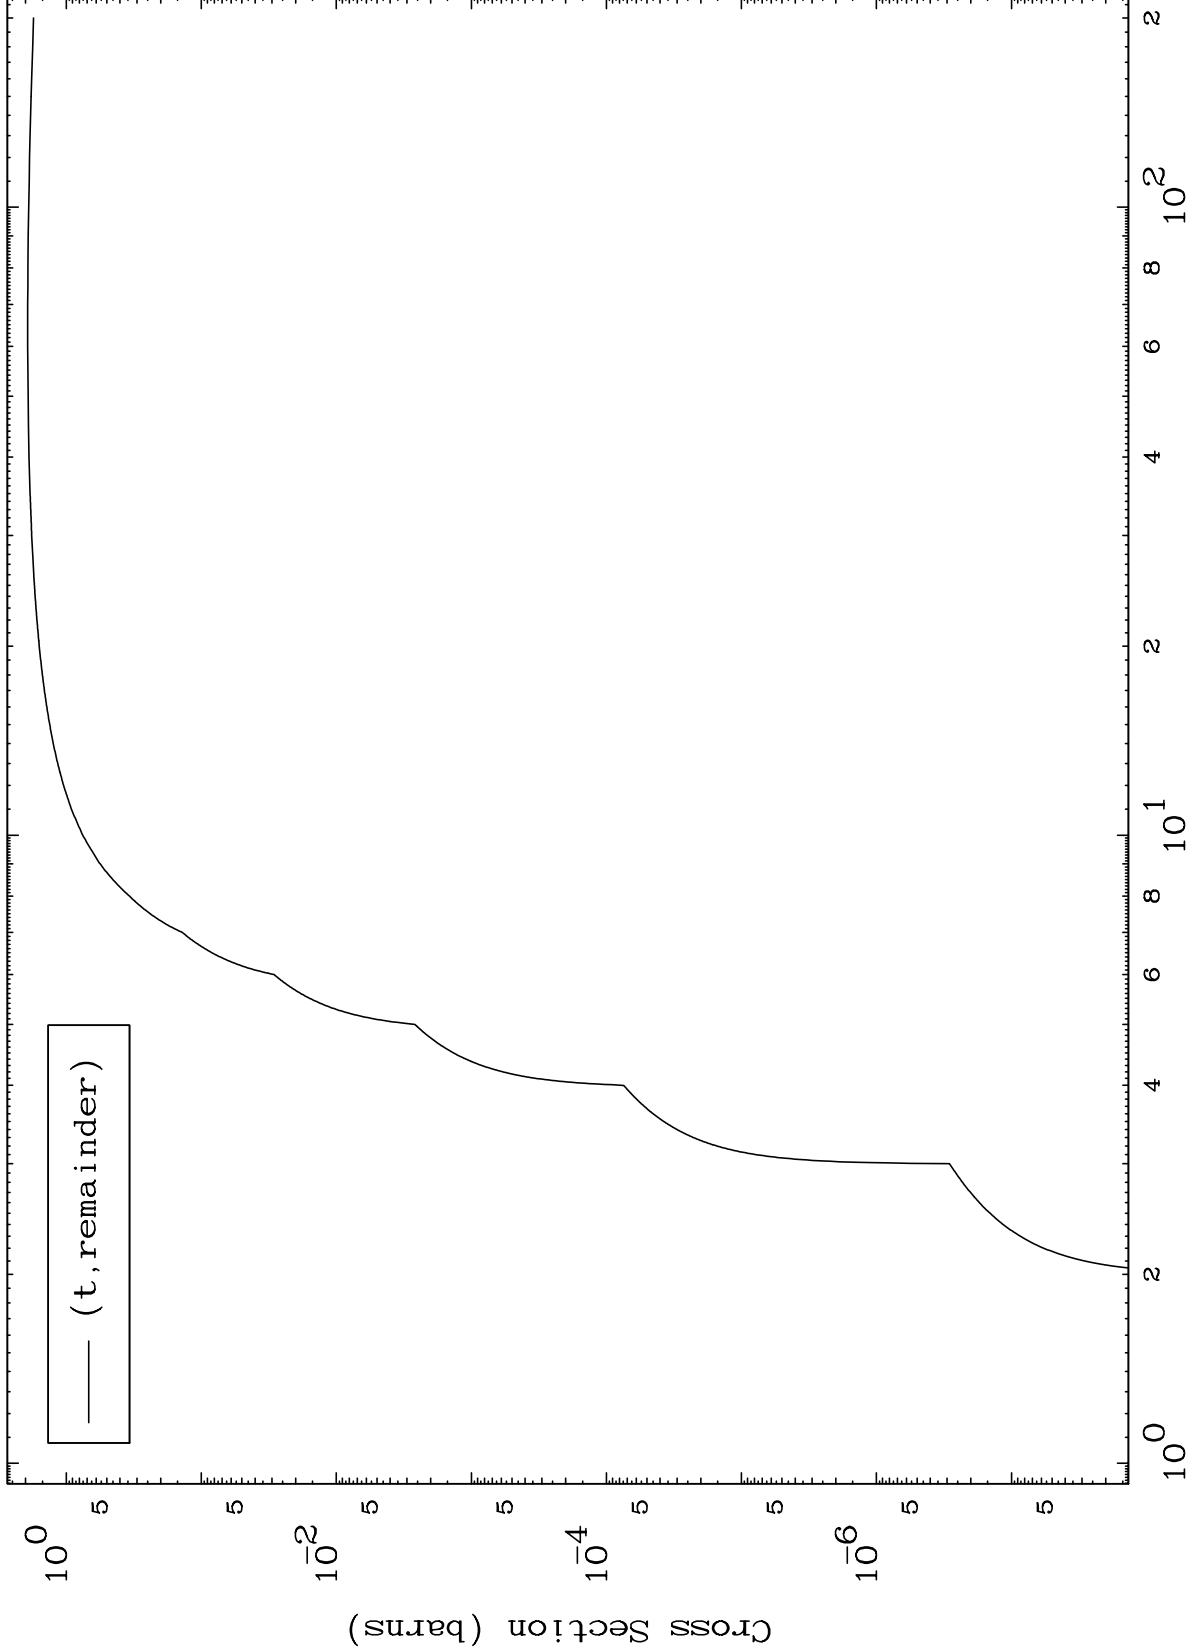

Press Mouse Button to Start

MAT 4896

Triton Major

49-In-103

0 Kelvin Cross Sections

Incident Energy (MeV)

49-In-103