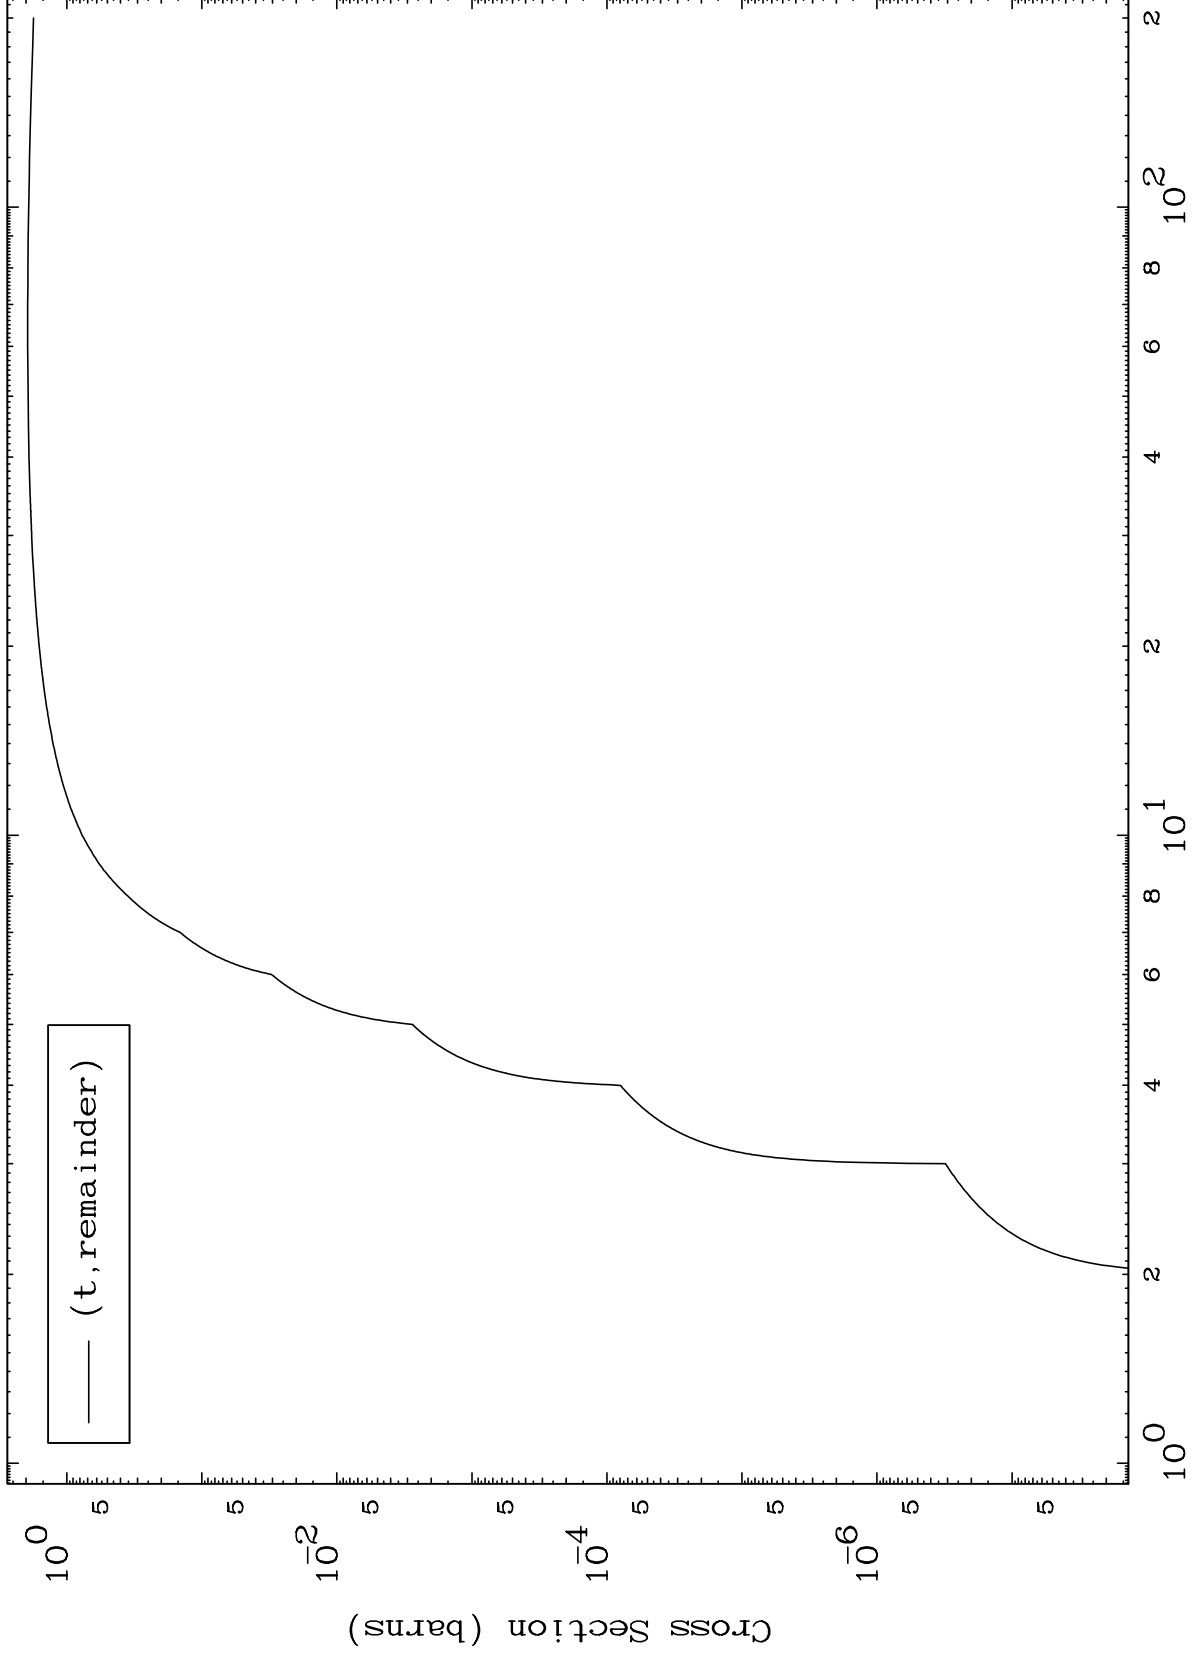

Press Mouse Button to Start

MAT 4901

Triton Major

49-In-105

0 Kelvin Cross Sections

Incident Energy (MeV)

49-In-105