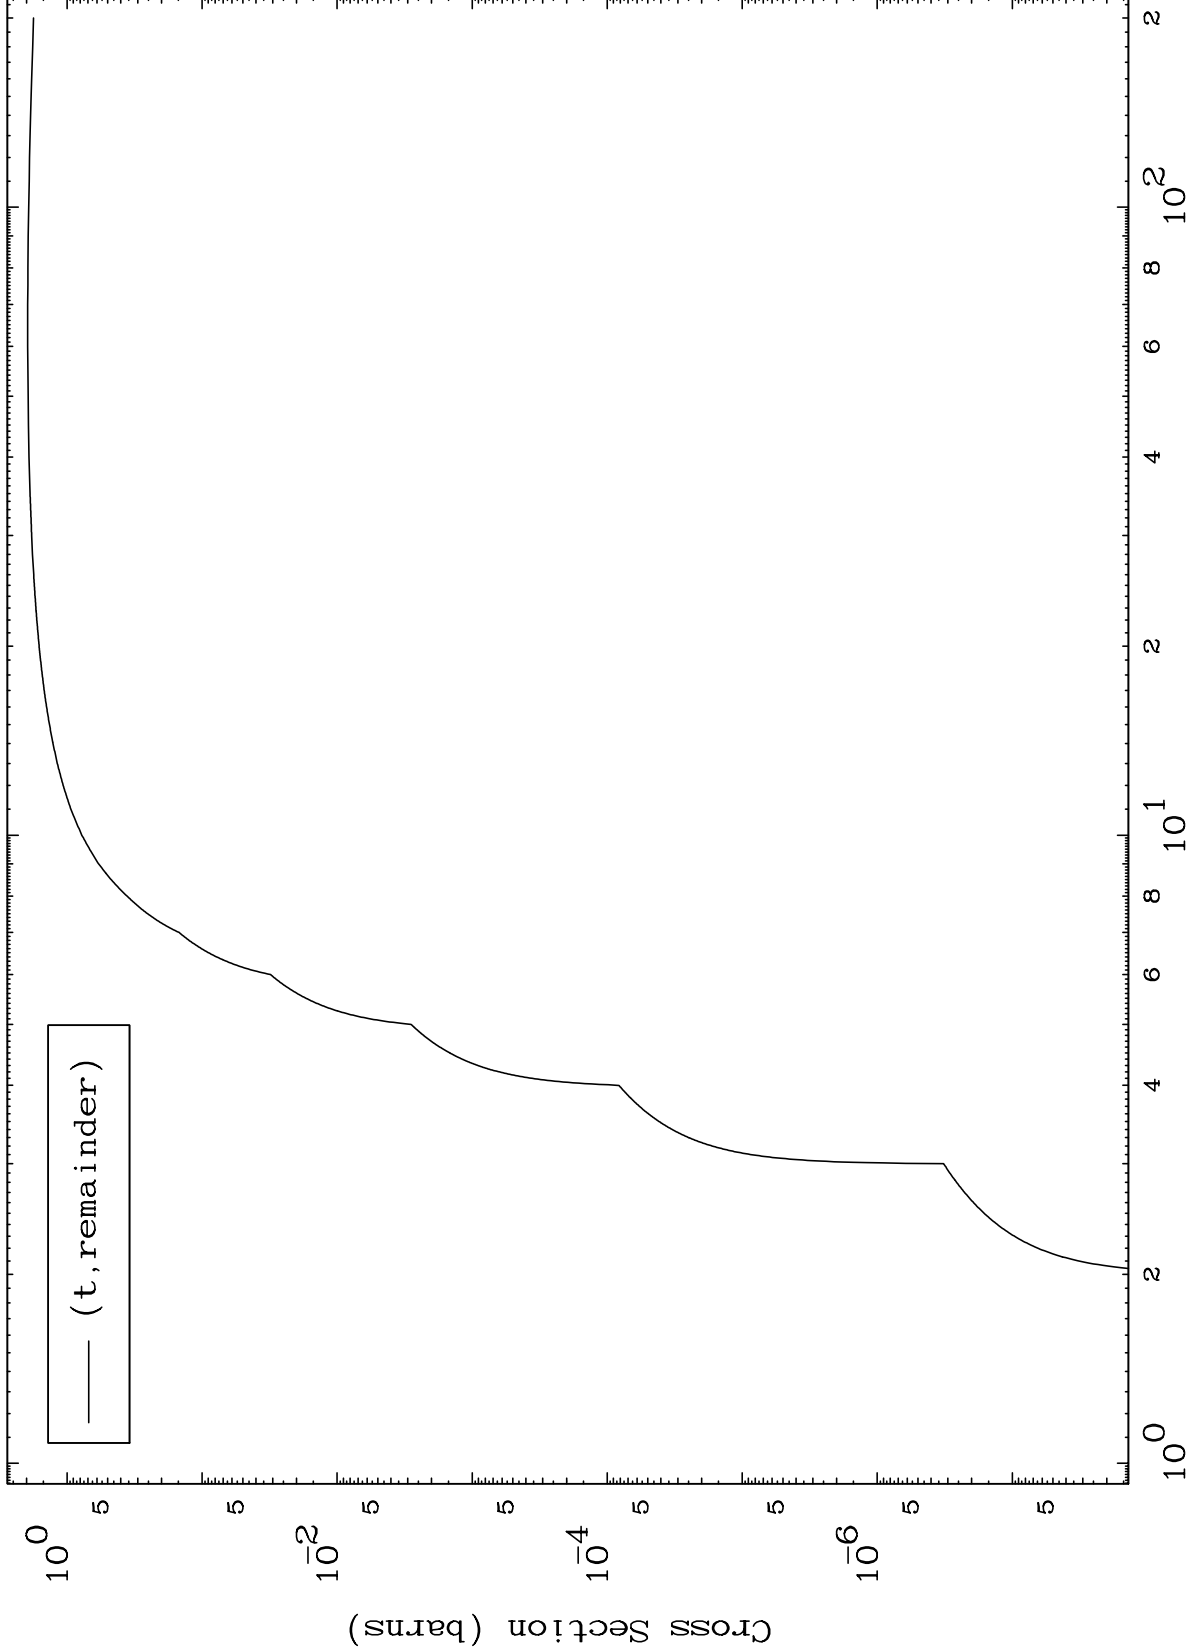

Press Mouse Button to Start

MAT 4905

Triton Major

49-In-106

0 Kelvin Cross Sections

Incident Energy (MeV)

49-In-106