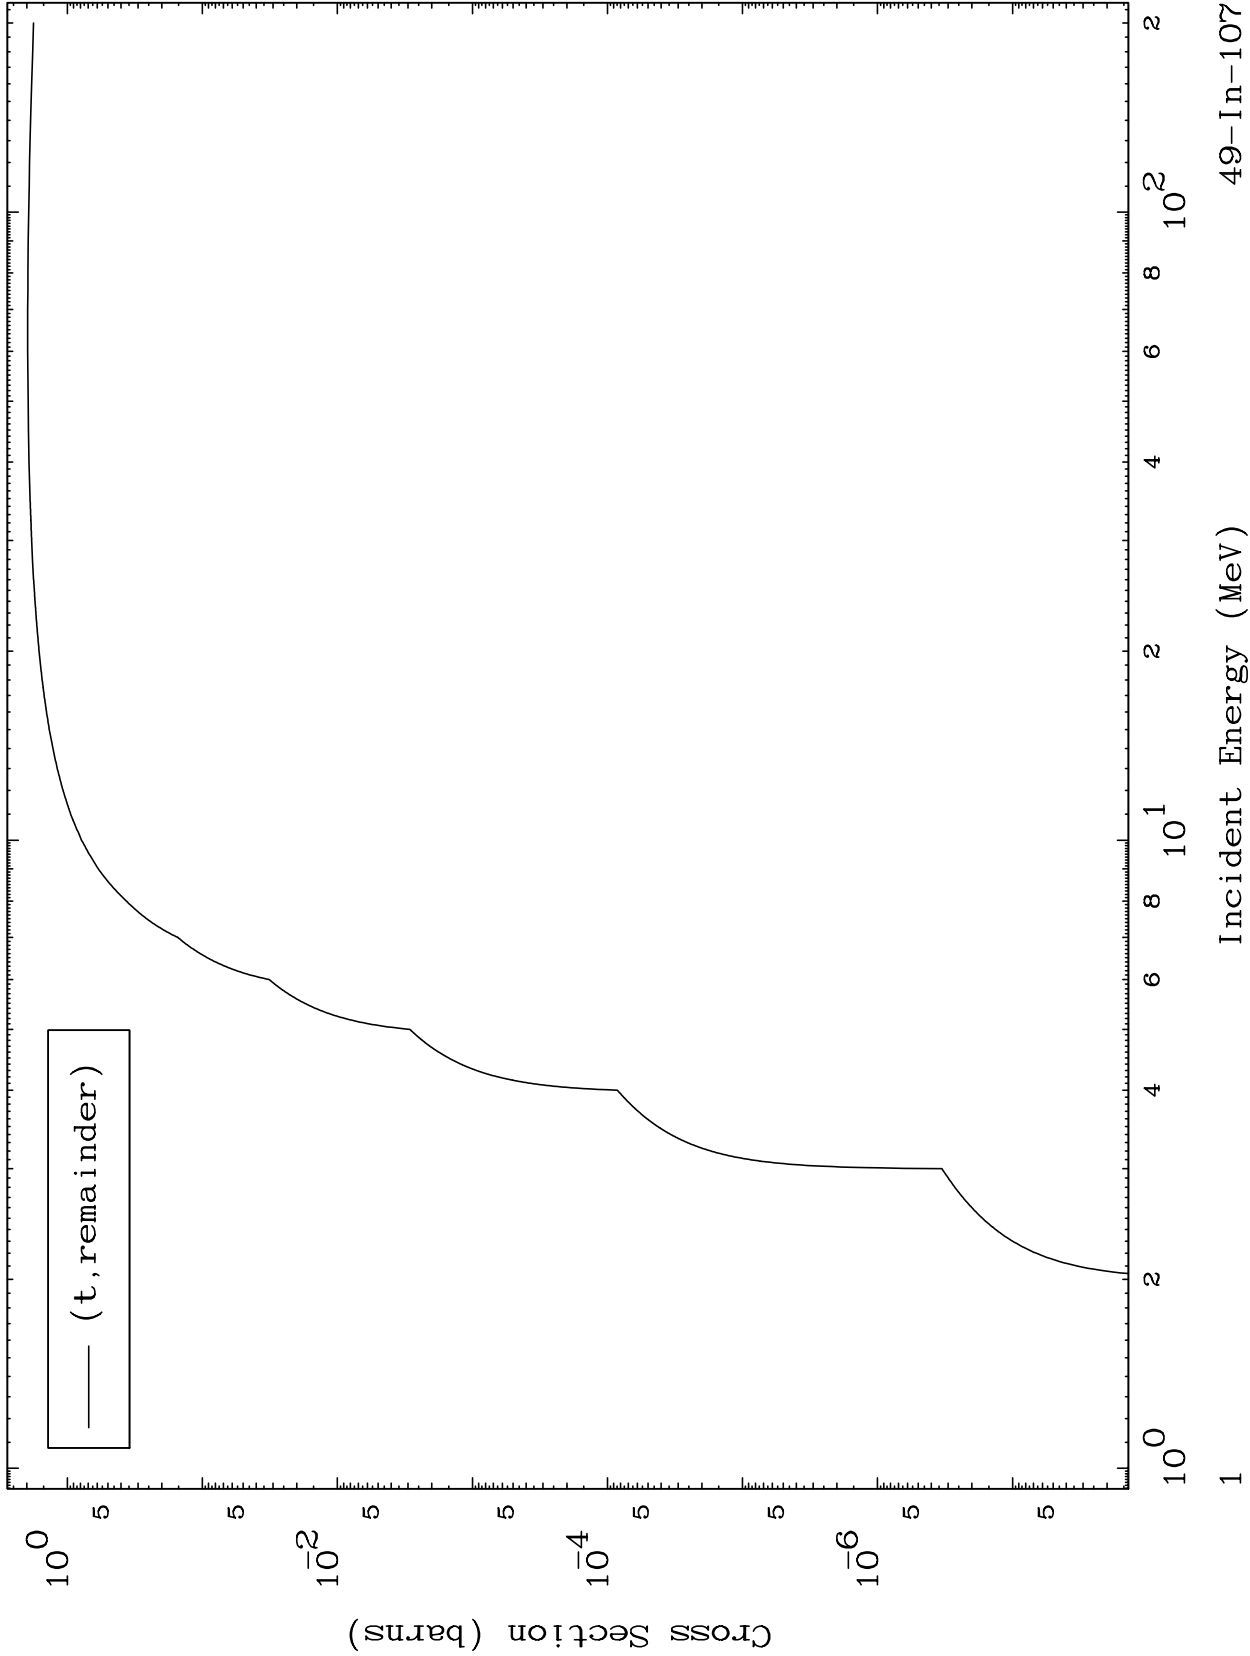

Press Mouse Button to Start

MAT 4907

Triton Major

49-In-107

0 Kelvin Cross Sections

Incident Energy (MeV)

49-In-107