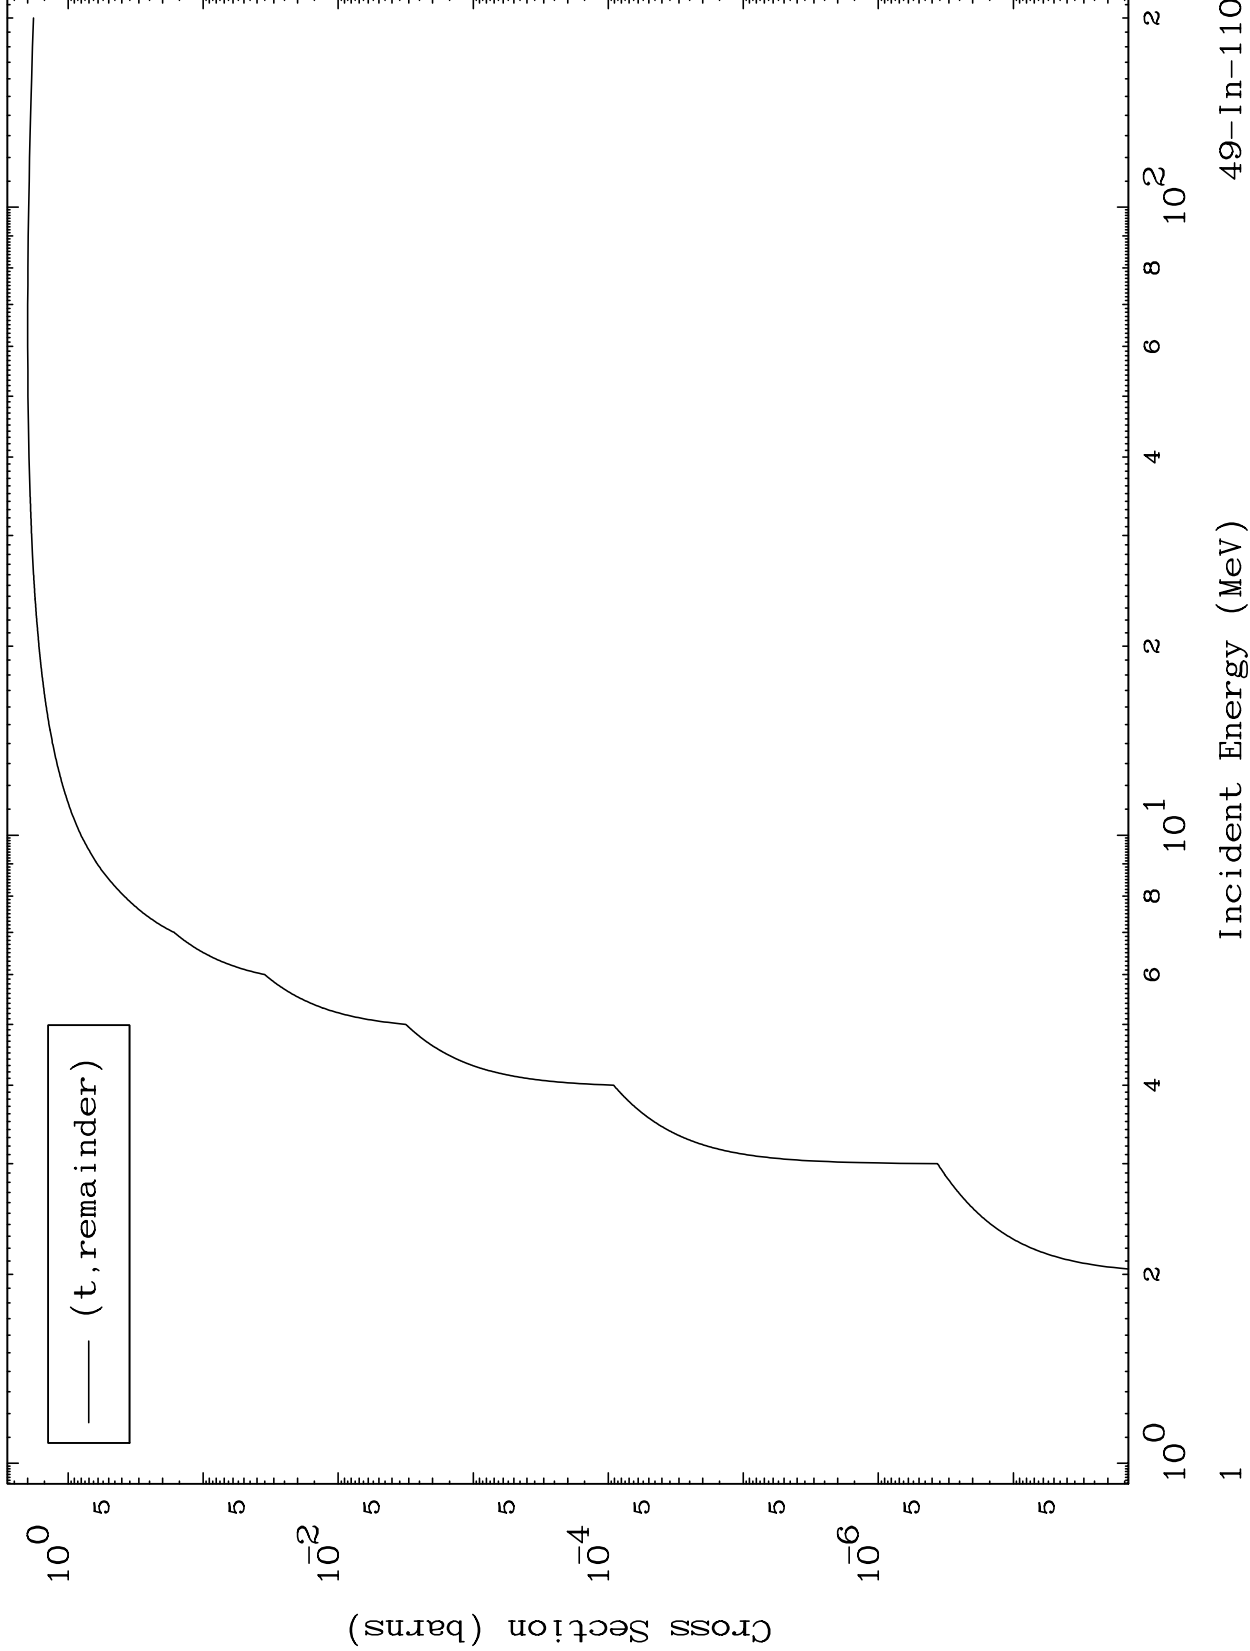

Press Mouse Button to Start

MAT 4917

Triton Major

49-In-110

0 Kelvin Cross Sections

Incident Energy (MeV)

49-In-110