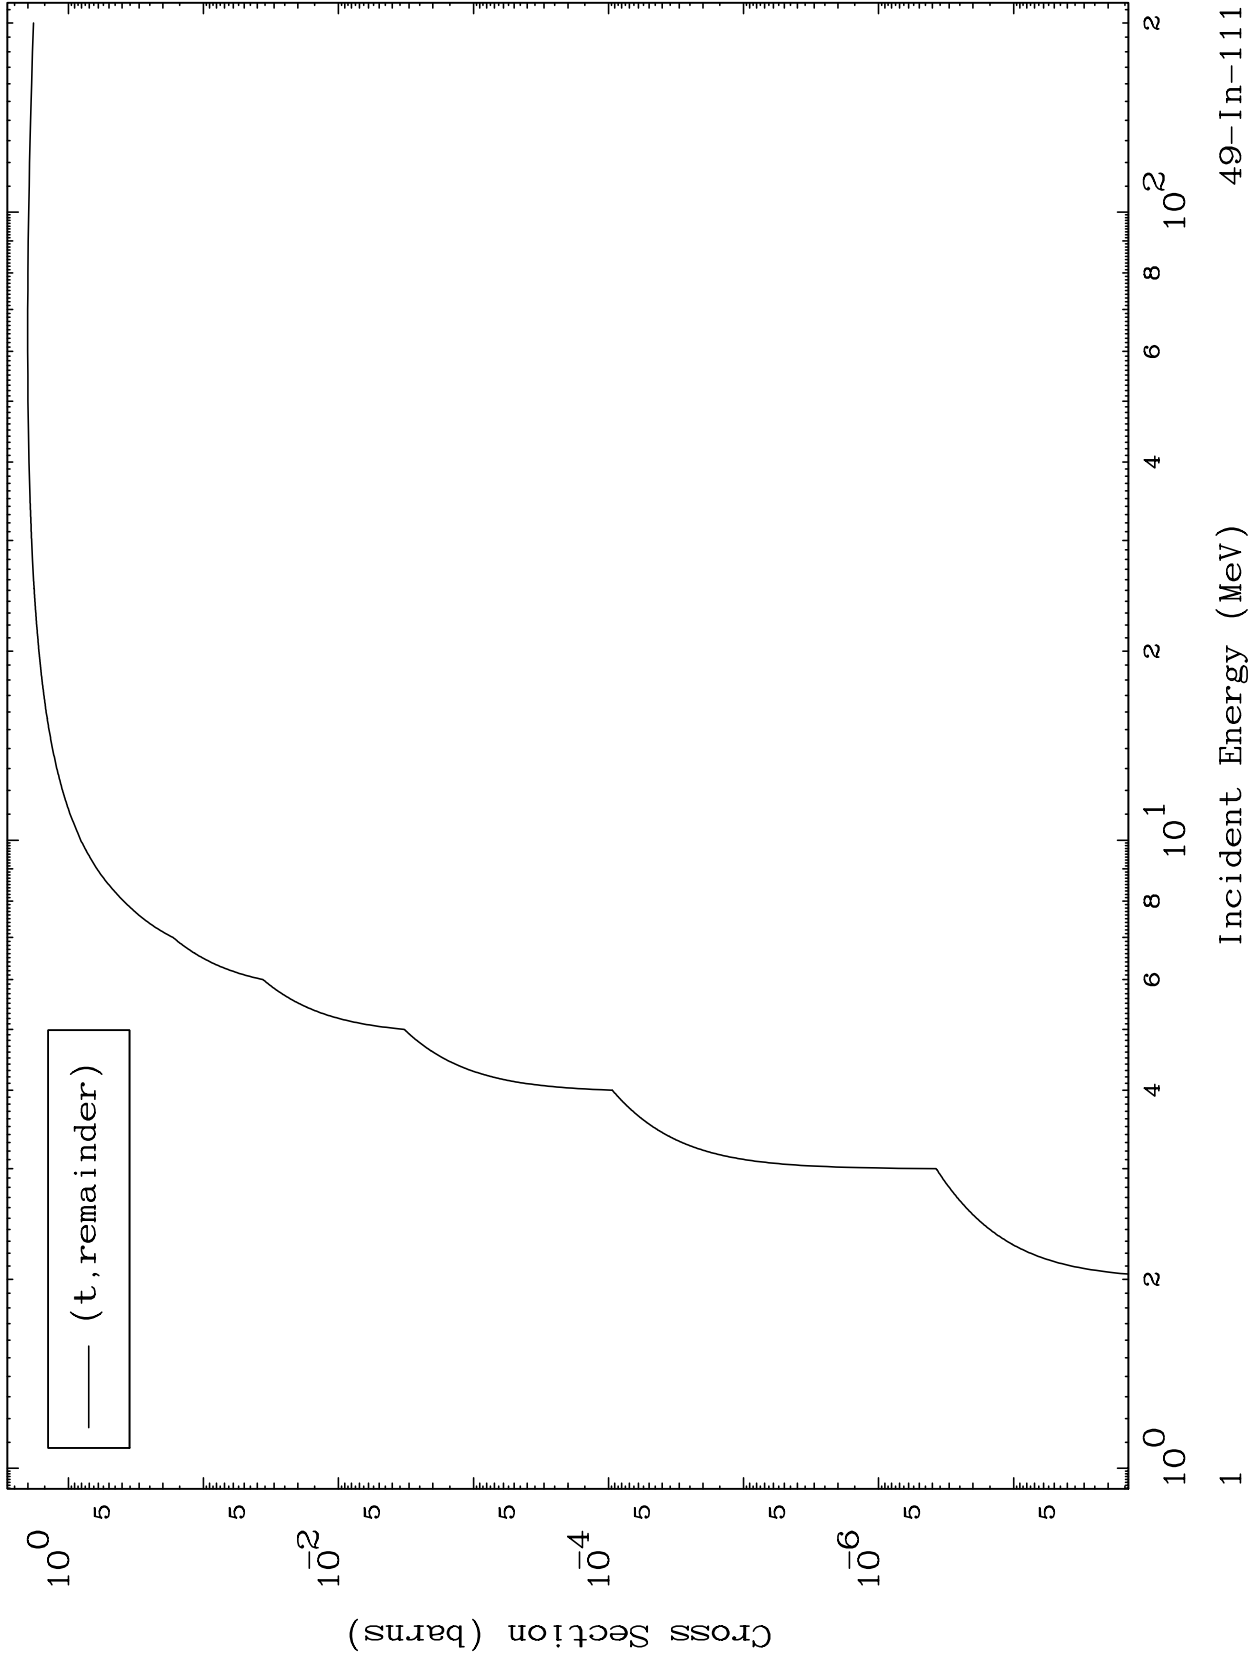

Press Mouse Button to Start

MAT 4920

Triton Major

49-In-111

0 Kelvin Cross Sections

Incident Energy (MeV)

49-In-111