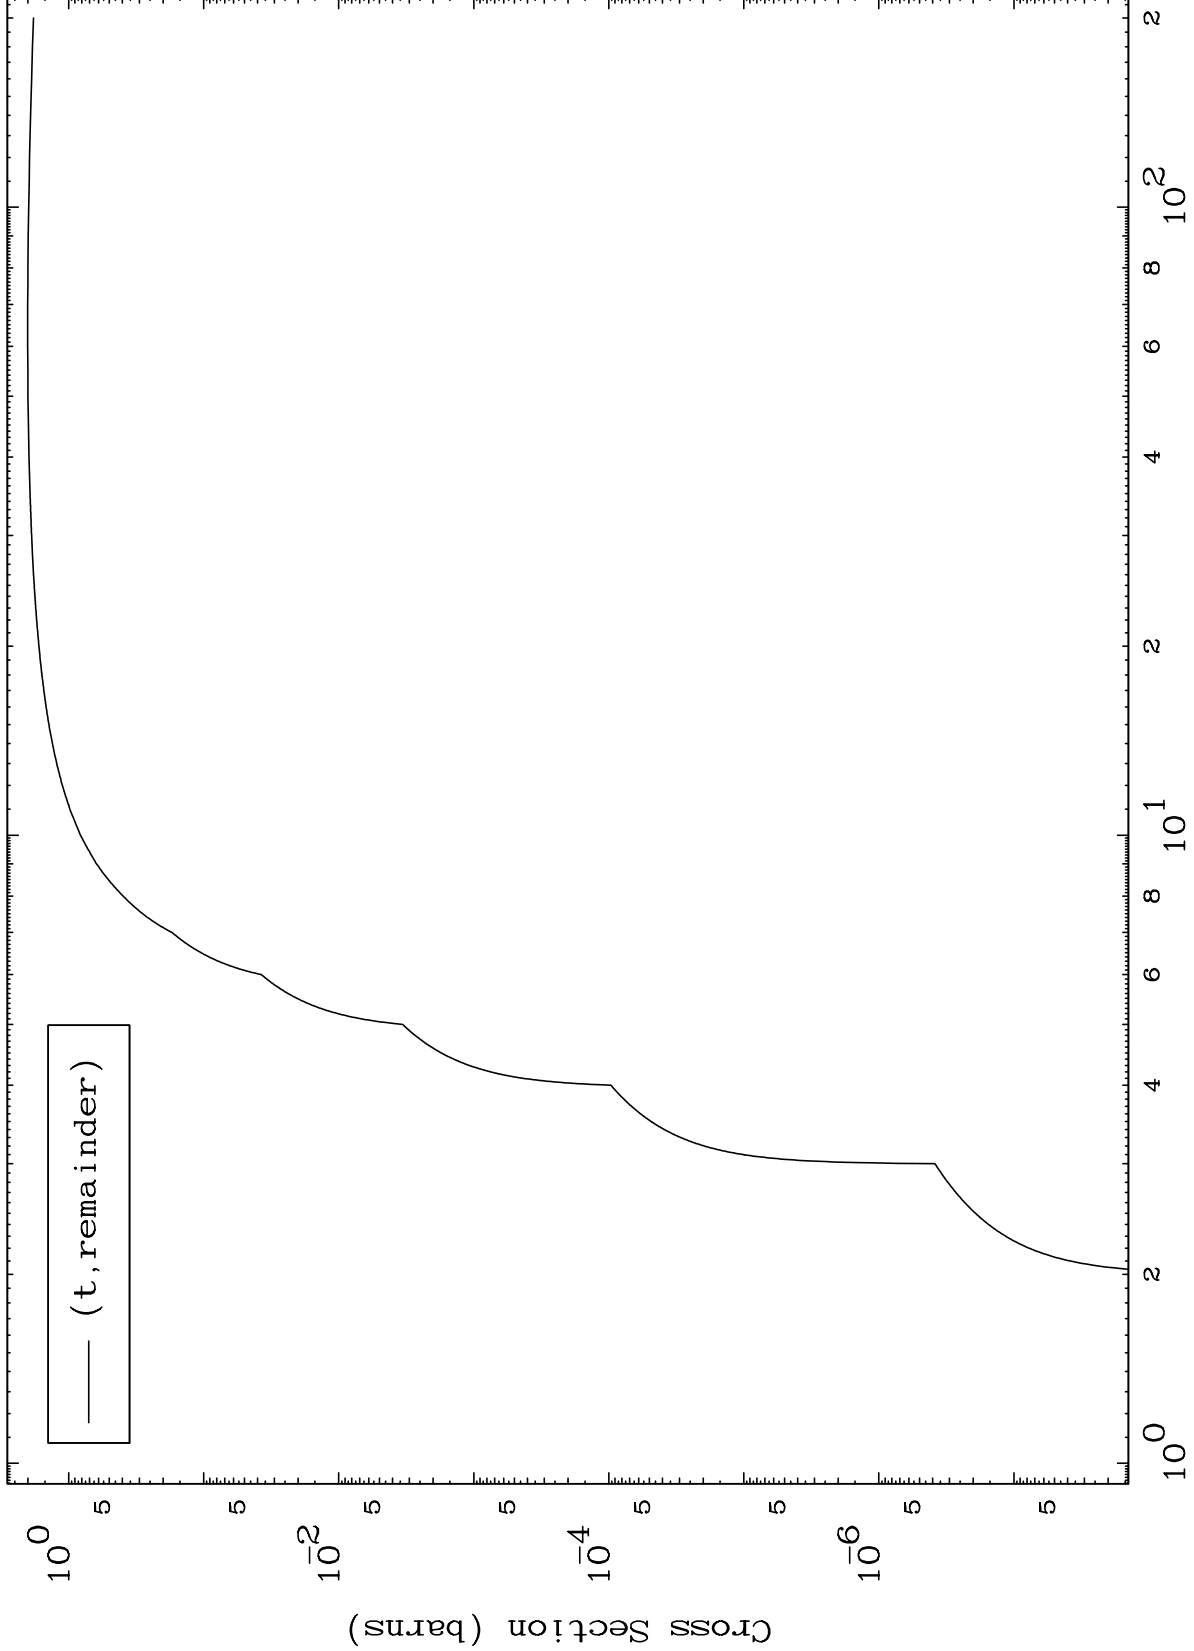

Press Mouse Button to Start

MAT 4922

Triton Major

49-In-112

0 Kelvin Cross Sections

Incident Energy (MeV)

49-In-112